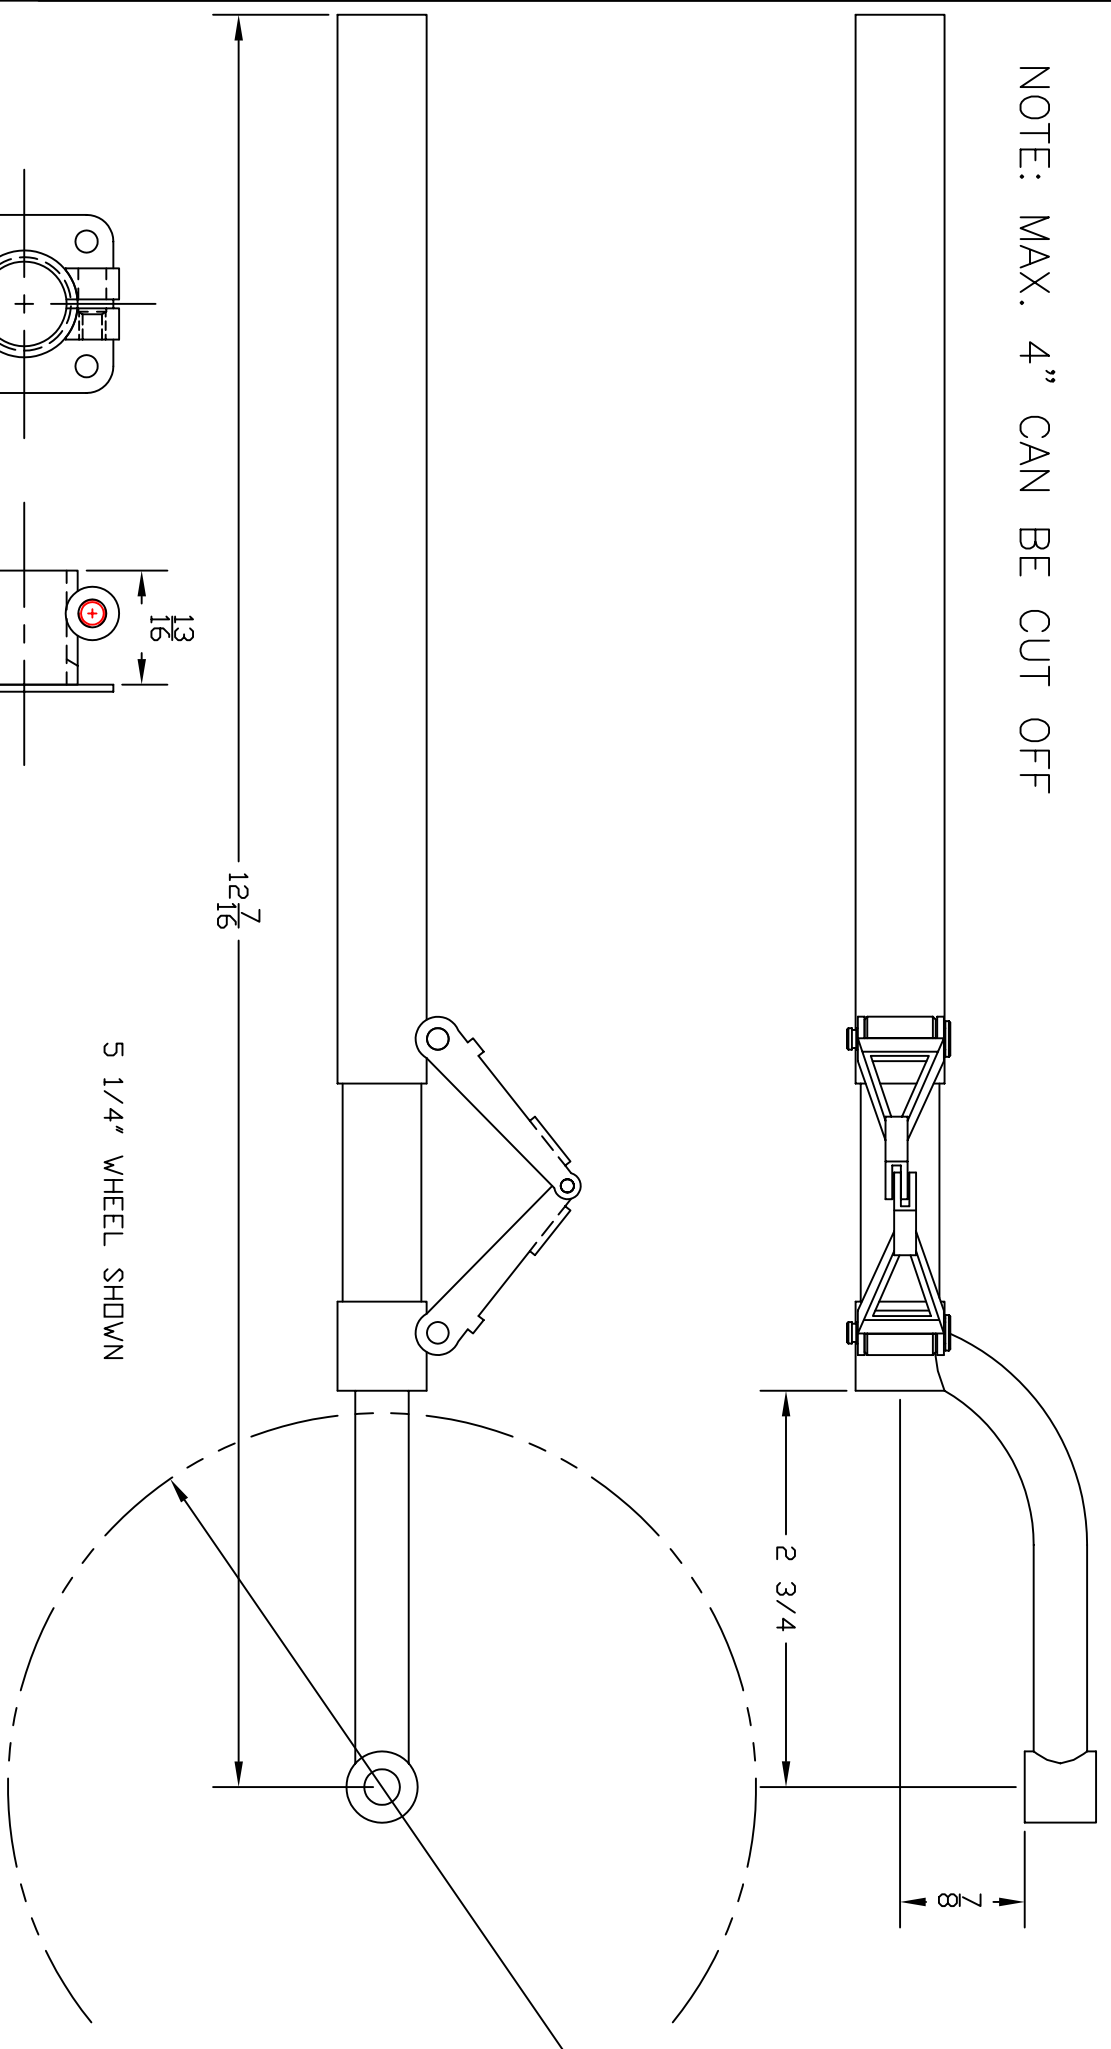

NOTE: MAX. 4" CAN BE CUT OFF

ALSO INCLUDED
FIXED STRUT MOUNTING BRACKET

robart
MFG. INC.
625 N. 12TH ST.
ST. CHARLES, IL
(630) 584-7616
www.robart.com

#681
625 SERIES

THIS DRAWING ITS CONTENTS AND INFORMATION, ARE CONFIDENTIAL, AND THE PROPERTY OF ROBART MFG. INC. IT MAY NOT BE USED, COPIED, AND / OR TRANSMITTED TO ANY PERSON, FIRM, OR CORPORATION WITHOUT THE PRIOR WRITTEN APPROVAL OF ROBART MFG. INC.