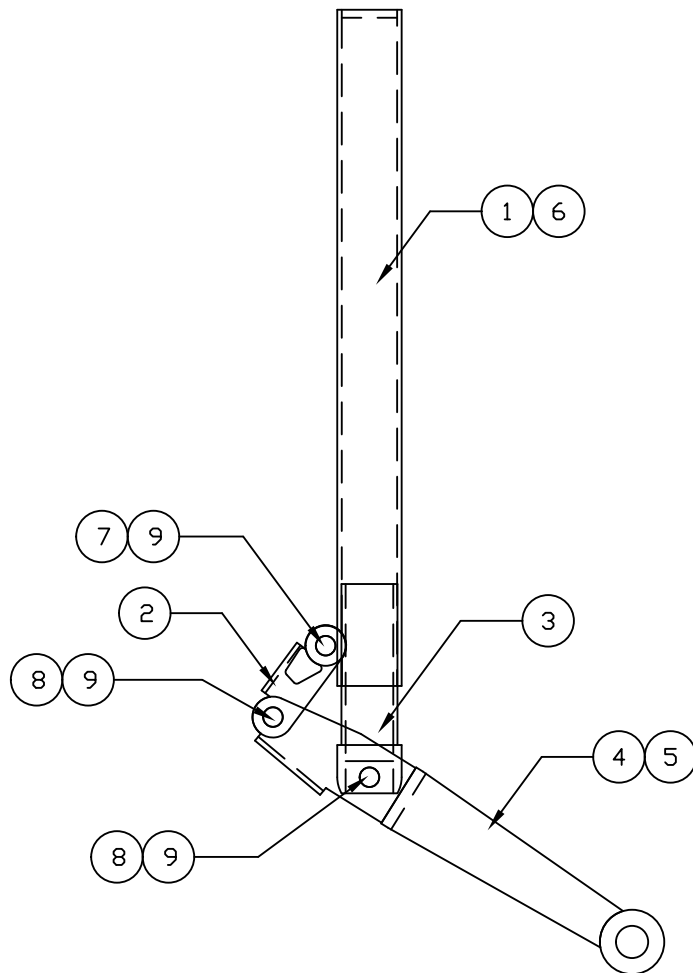

** THIS IS YOUR SPARE PARTS LIST. SAVE FOR FUTURE REFERENCE, ORDER BY PART NUMBER. CURRENT PRICES WILL BE QUOTED.**

SPARE PARTS LIST

QTY	ITEM	NOTE	DESCRIPTION	ASS'Y/PART #
1	1		UPPER STRUT TUBE	622-115A
1	2		UPPER LINK	667-103A
1	3		OLEO RAM	677-106A
1	4		LOWER OFFSET LINK (RH)	677-103A
1	5		LOWER OFFSET LINK (LH)	677-104A
1	6		SPRING - 7" LONG	150-065P
1	7		CLEVIS PIN	620-012M
2	8		CLEVIS PIN	150-002M
3	9		E-CLIP	1039F
	10			

RH SHOWN

906-334M

FACTORY REPAIR FEE= \$25.00 PLUS PARTS

CHK'D BY	 www.robart.com	MFG. INC. 625 N. 12TH ST. ST. CHARLES, IL (630)584-7616
DRAWN BY J. REHAK		
DATE 12/07	TITLE OFFSET TRAILING LINK STRUT	
MODEL No. 679 L/R	670 SERIES SPARE PARTS LIST	