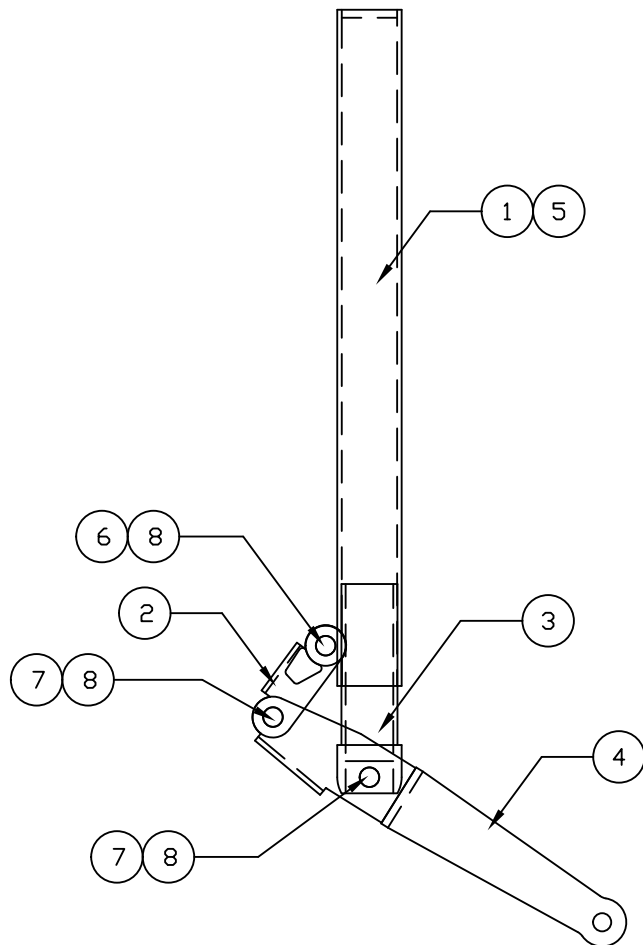

\*\* THIS IS YOUR SPARE PARTS LIST. SAVE FOR FUTURE REFERENCE, ORDER BY PART NUMBER. CURRENT PRICES WILL BE QUOTED.\*\*

SPARE PARTS LIST				
QTY	ITEM	NOTE	DESCRIPTION	ASS'Y/PART #
1	1	.	UPPER STRUT TUBE	622-115A
1	2	.	UPPER LINK	667-103A
1	3	.	OLEO RAM	677-106A
1	4	.	LOWER YOKE LINK	677-105A
1	5	.	SPRING - 7" LONG	.150-065P
1	6	.	CLEVIS PIN	620-012M
2	7	.	CLEVIS PIN	.150-002M
3	8	.	E-CLIP	.1039F
.	9	.	.	.
.	10	.	.	.

906-333M

FACTORY REPAIR FEE= \$25.00 PLUS PARTS

CHK'D BY	 MFG. INC. 625 N. 12TH ST. ST. CHARLES, IL (630)584-7616 <a href="http://www.robart.com">www.robart.com</a>
DRAWN BY J. REHAK	
DATE 12/07	TITLE YOKE TRAILING LINK STRUT 670 SERIES SPARE PARTS LIST
MODEL No. 678	