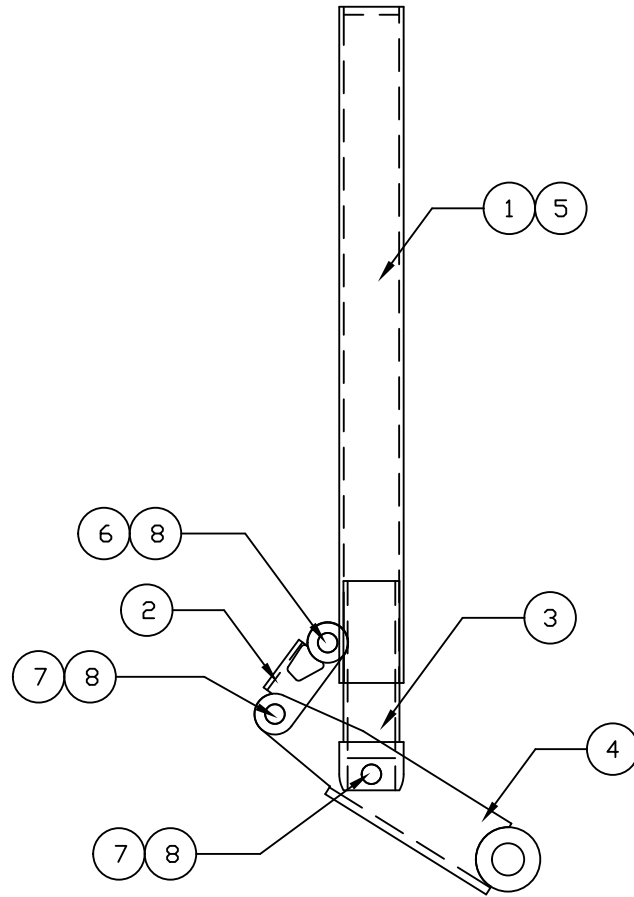

** THIS IS YOUR SPARE PARTS LIST. SAVE FOR FUTURE REFERENCE, ORDER BY PART NUMBER. CURRENT PRICES WILL BE QUOTED.**

SPARE PARTS LIST				
QTY	ITEM	NOTE	DESCRIPTION	ASS'Y/PART #
1	1	.	UPPER STRUT TUBE	622-115A
1	2	.	UPPER LINK	667-103A
1	3	.	OLEO RAM	677-106A
1	4	.	LOWER STRAIGHT LINK	677-102A
1	5	.	SPRING - 7" LONG	.150-065P
1	6	.	CLEVIS PIN	620-012M
2	7	.	CLEVIS PIN	.150-002M
3	8	.	E-CLIP	.1039F
.	9	.	.	.
.	10	.	.	.

906-332M

FACTORY REPAIR FEE= \$25.00 PLUS PARTS

CHK'D BY	 MFG. INC. 625 N. 12TH ST. ST. CHARLES, IL (630)584-7616 www.robart.com
DRAWN BY J. REHAK	
DATE 12/07	TITLE STRAIGHT TRAILING LINK STRUT 670 SERIES SPARE PARTS LIST
MODEL No. 677	