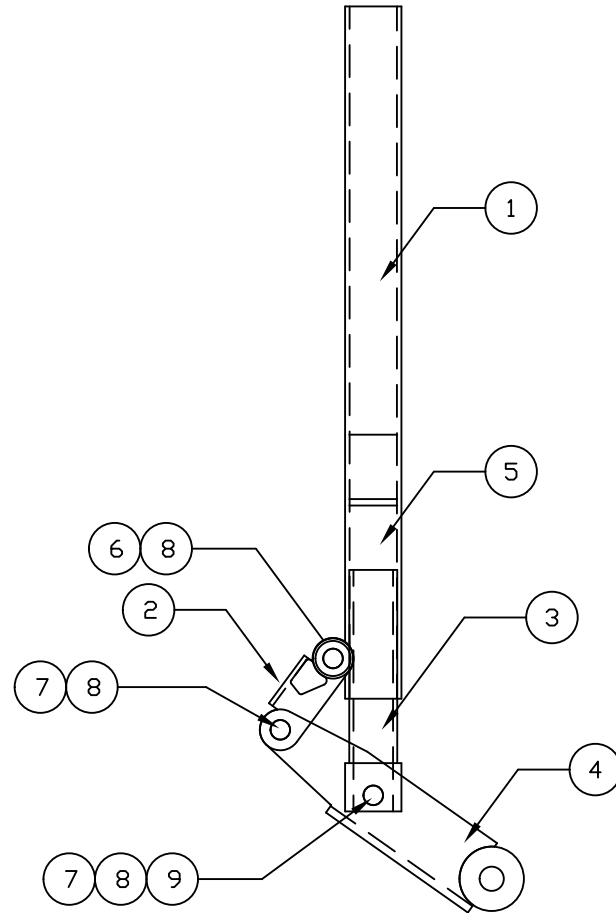

** THIS IS YOUR SPARE PARTS LIST. SAVE FOR FUTURE REFERENCE, ORDER BY PART NUMBER. CURRENT PRICES WILL BE QUOTED.**

SPARE PARTS LIST

QTY	ITEM	NOTE	DESCRIPTION	ASS'Y/PART #
1	1		UPPER STRUT TUBE	660-101A
1	2		UPPER LINK	667-103A
1	3		OLEO RAM	667-102A
1	4		LOWER STRAIGHT LINK	667-104A
1	5		SPRING	667-010P
1	6		CLEVIS PIN	620-012M
2	7		CLEVIS PIN	.150-002M
3	8		E-CLIP	.1039F
2	9		SPACER WASHER	.1075F
	10			

906-329M

FACTORY REPAIR FEE= \$25.00 PLUS PARTS

CHK'D BY	 MFG. INC. 625 N. 12TH ST. ST. CHARLES, IL (630)584-7616 www.robart.com
DRAWN BY J. REHAK	
DATE 12/07	TITLE STRAIGHT TRAILING LINK STRUT 660 SERIES SPARE PARTS LIST
MODEL No. 667	