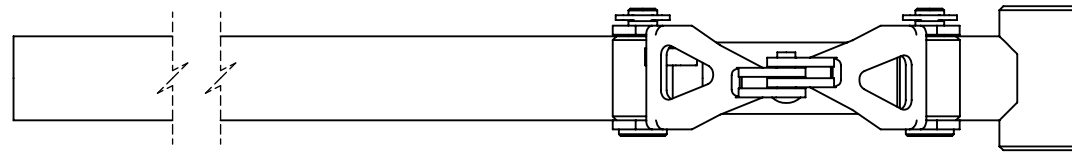

REVISIONS			
REV.	DESCRIPTION	DATE	APPROVED
-	PRODUCTION RELEASE	26MAY12	JR

SPARE PARTS LIST			
QTY.	ITEM NO.	DESCRIPTION	PART NUMBER
1	1	UPPER STRUT ASSEMBLY	660201A
1	2	OLEO ASSEMBLY	660102A
1	3	TORQUE LINK ASSEMBLY	620112A
2	4	CLEVIS PIN	620012M
2	5	E-CLIP	1039F
1	6	COMPRESSION SPRING	660006P
1	7	PARTS BAG	660015A