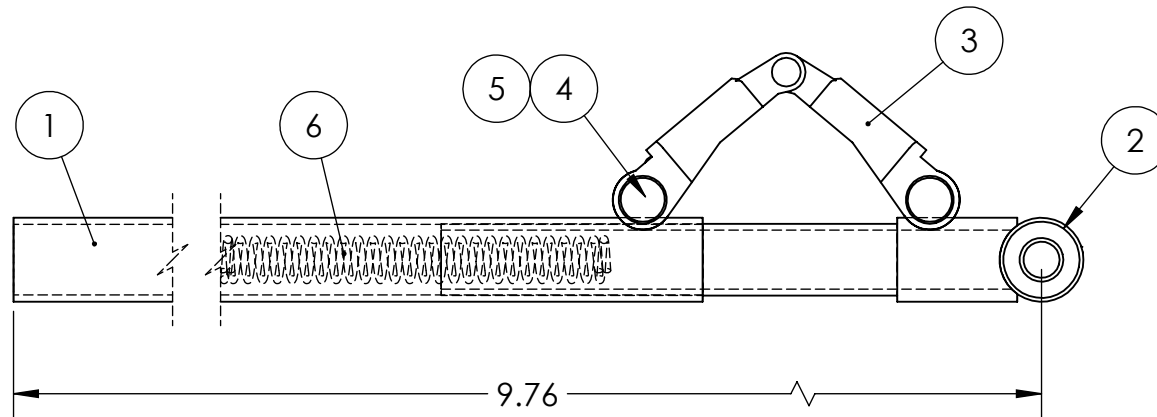

REVISIONS			
REV.	DESCRIPTION	DATE	APPROVED
-	PRODUCTION RELEASE	26MAY12	JR

SPARE PARTS LIST			
QTY.	ITEM NO.	DESCRIPTION	PART NUMBER
1	1	UPPER STRUT ASSEMBLY	660201A
1	2	OLEO ASSEMBLY	660102A
1	3	TORQUE LINK ASSEMBLY	620112A
2	4	CLEVIS PIN	620012M
2	5	E-CLIP	1039F
1	6	COMPRESSION SPRING	660006P
1	7	PARTS BAG	660015A

625 N. 12TH ST.
ST. CHARLES, IL 60174
PH: 630-584-7616
FX: 630-584-3712

TITLE: STRUT ASSEMBLY
660XL

PROPRIETARY AND CONFIDENTIAL
THE INFORMATION CONTAINED IN THIS DRAWING IS THE SOLE PROPERTY OF ROBERT MANUFACTURING. ANY REPRODUCTION IN PART OR AS A WHOLE WITHOUT THE WRITTEN PERMISSION OF ROBERT MANUFACTURING IS PROHIBITED.

	NAME	DATE
DRAWN	J.REHAK	26MAY12
CHECKED		

660XLSP

REV -

906-359M