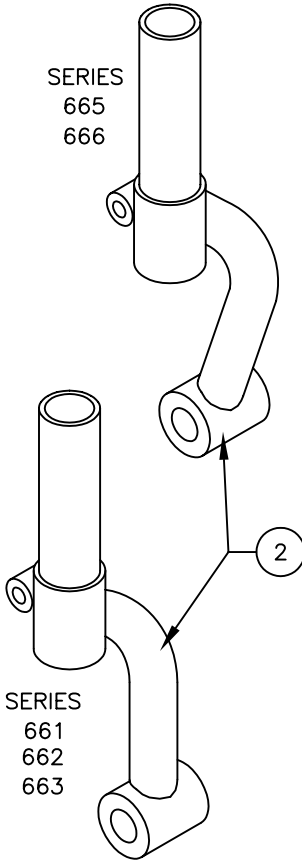

robart MFG. INC.
 P.O. BOX 1247
 ST. CHARLES, IL 60174
 PHONE... (630) 584-7616
 FAX... (630) 584-3712
 http://www.robart.com

ADAPTER BUSHING
 FOR 3/16" WIRE
 FURNISHED IN
 AXLE BAG

SERIES
 665
 666

SERIES
 661
 662
 663

SPARE PARTS LIST

QTY	ITEM	DESCRIPTION	ASS'Y/PART #
1	1	UPPER STRUT TUBE	660-101A
1	2	OFFSET OLEO RAM	SEE BELOW
1	3	TORQUE LINK	620-112A
2	4	CLEVIS PIN	620-012M
2	5	RETAINING RING	1039F
1	6	STRAIGHT OLEO RAM	660-102A
1	7	FORKED OLEO RAM	664-102A
1	8	AXLE BAG ASSEMBLY	660-015A
1	9	AXLE BAG ASSEMBLY	664-015A
1	10	SPRING- 4 3/4"	660-006P

STRUT STYLE	DIM A	ITEM 2 PART NO.
661 R	1 5/8 [41.28]	661-102A
661 L	1 5/8 [41.28]	661-103A
662 R	1 7/8 [47.63]	662-102A
662 L	1 7/8 [47.63]	662-103A
663 R	2 1/8 [53.98]	663-102A
663 L	2 1/8 [53.98]	663-103A
665 R	3 [76.20]	665-103A
665 L	3 [76.20]	665-102A
666 R	3 1/2 [88.90]	666-103A
666 L	3 1/2 [88.90]	666-102A

AXLE BAGS INCLUDE:
 AXLE, SCREWS, 3/16"
 BUSHING AND STRUT PLUG