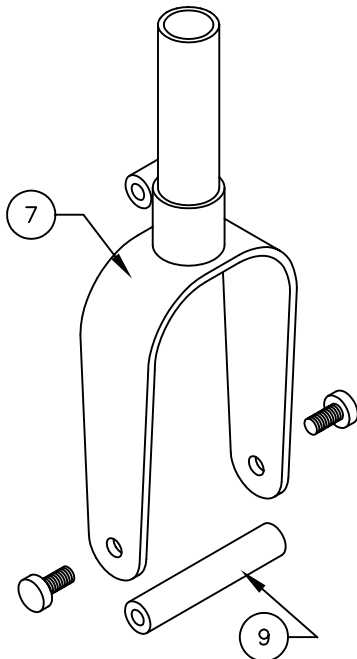

robart MFG. INC.
 P.O. BOX 1247
 ST. CHARLES, IL 60174
 PHONE... (630) 584-7616
 FAX... (630) 584-3712
 http://www.robart.com

ADAPTER BUSHING
 FOR 3/16" WIRE
 FURNISHED IN
 AXLE BAG

SERIES
 665
 666

SERIES
 661
 662
 663

SPARE PARTS LIST

QTY	ITEM	DESCRIPTION	ASS'Y/PART #
1	1	UPPER STRUT TUBE	660-101A
1	2	OFFSET OLEO RAM	SEE BELOW
1	3	TORQUE LINK	620-112A
2	4	CLEVIS PIN	620-012M
2	5	RETAINING RING	1039F
1	6	STRAIGHT OLEO RAM	660-102A
1	7	FORKED OLEO RAM	664-102A
1	8	AXLE BAG ASSEMBLY	660-015A
1	9	AXLE BAG ASSEMBLY	664-015A
1	10	SPRING- 4 3/4"	660-006P

STRUT STYLE	DIM A	ITEM 2 PART NO.
661 R	1 5/8 [41.28]	661-102A
661 L	1 5/8 [41.28]	661-103A
662 R	1 7/8 [47.63]	662-102A
662 L	1 7/8 [47.63]	662-103A
663 R	2 1/8 [53.98]	663-102A
663 L	2 1/8 [53.98]	663-103A
665 R	3 [76.20]	665-103A
665 L	3 [76.20]	665-102A
666 R	3 1/2 [88.90]	666-103A
666 L	3 1/2 [88.90]	666-102A

AXLE BAGS INCLUDE:
 AXLE, SCREWS, 3/16"
 BUSHING AND STRUT PLUG