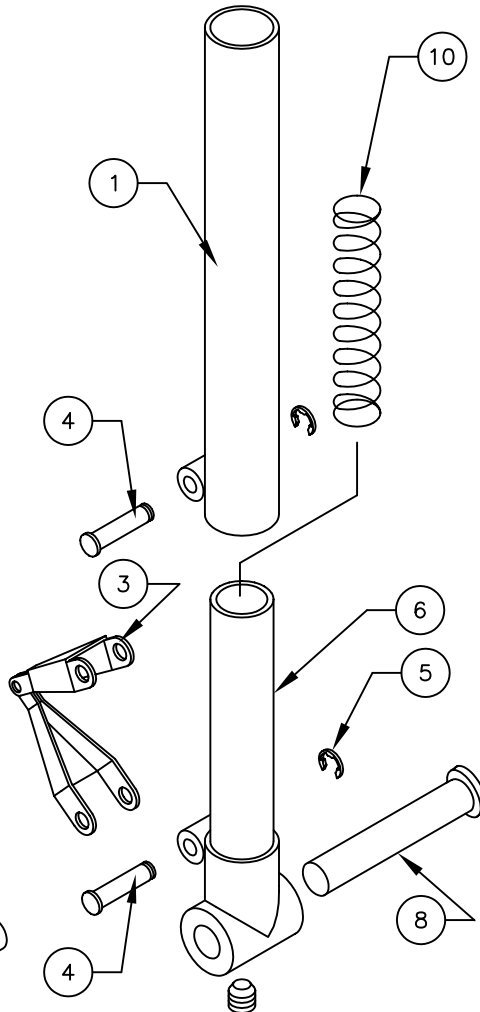

robart MFG. INC.
 P.O. BOX 1247
 ST. CHARLES, IL 60174
 PHONE... (630) 584-7616
 FAX... (630) 584-3712
 http://www.robart.com

ADAPTER BUSHING
 FOR 3/16" WIRE
 FURNISHED IN
 AXLE BAG

SERIES
 665
 666

SERIES
 661
 662
 663

SPARE PARTS LIST

QTY	ITEM	DESCRIPTION	ASS'Y/PART #
1	1	UPPER STRUT TUBE	660-101A
1	2	OFFSET OLEO RAM	SEE BELOW
1	3	TORQUE LINK	620-112A
2	4	CLEVIS PIN	620-012M
2	5	RETAINING RING	1039F
1	6	STRAIGHT OLEO RAM	660-102A
1	7	FORKED OLEO RAM	664-102A
1	8	AXLE BAG ASSEMBLY	660-015A
1	9	AXLE BAG ASSEMBLY	664-015A
1	10	SPRING- 4 3/4"	660-006P

STRUT STYLE	DIM A	ITEM 2 PART NO.
661 R	1 5/8 [41.28]	661-102A
661 L	1 5/8 [41.28]	661-103A
662 R	1 7/8 [47.63]	662-102A
662 L	1 7/8 [47.63]	662-103A
663 R	2 1/8 [53.98]	663-102A
663 L	2 1/8 [53.98]	663-103A
665 R	3 [76.20]	665-103A
665 L	3 [76.20]	665-102A
666 R	3 1/2 [88.90]	666-103A
666 L	3 1/2 [88.90]	666-102A

AXLE BAGS INCLUDE:
 AXLE, SCREWS, 3/16"
 BUSHING AND STRUT PLUG