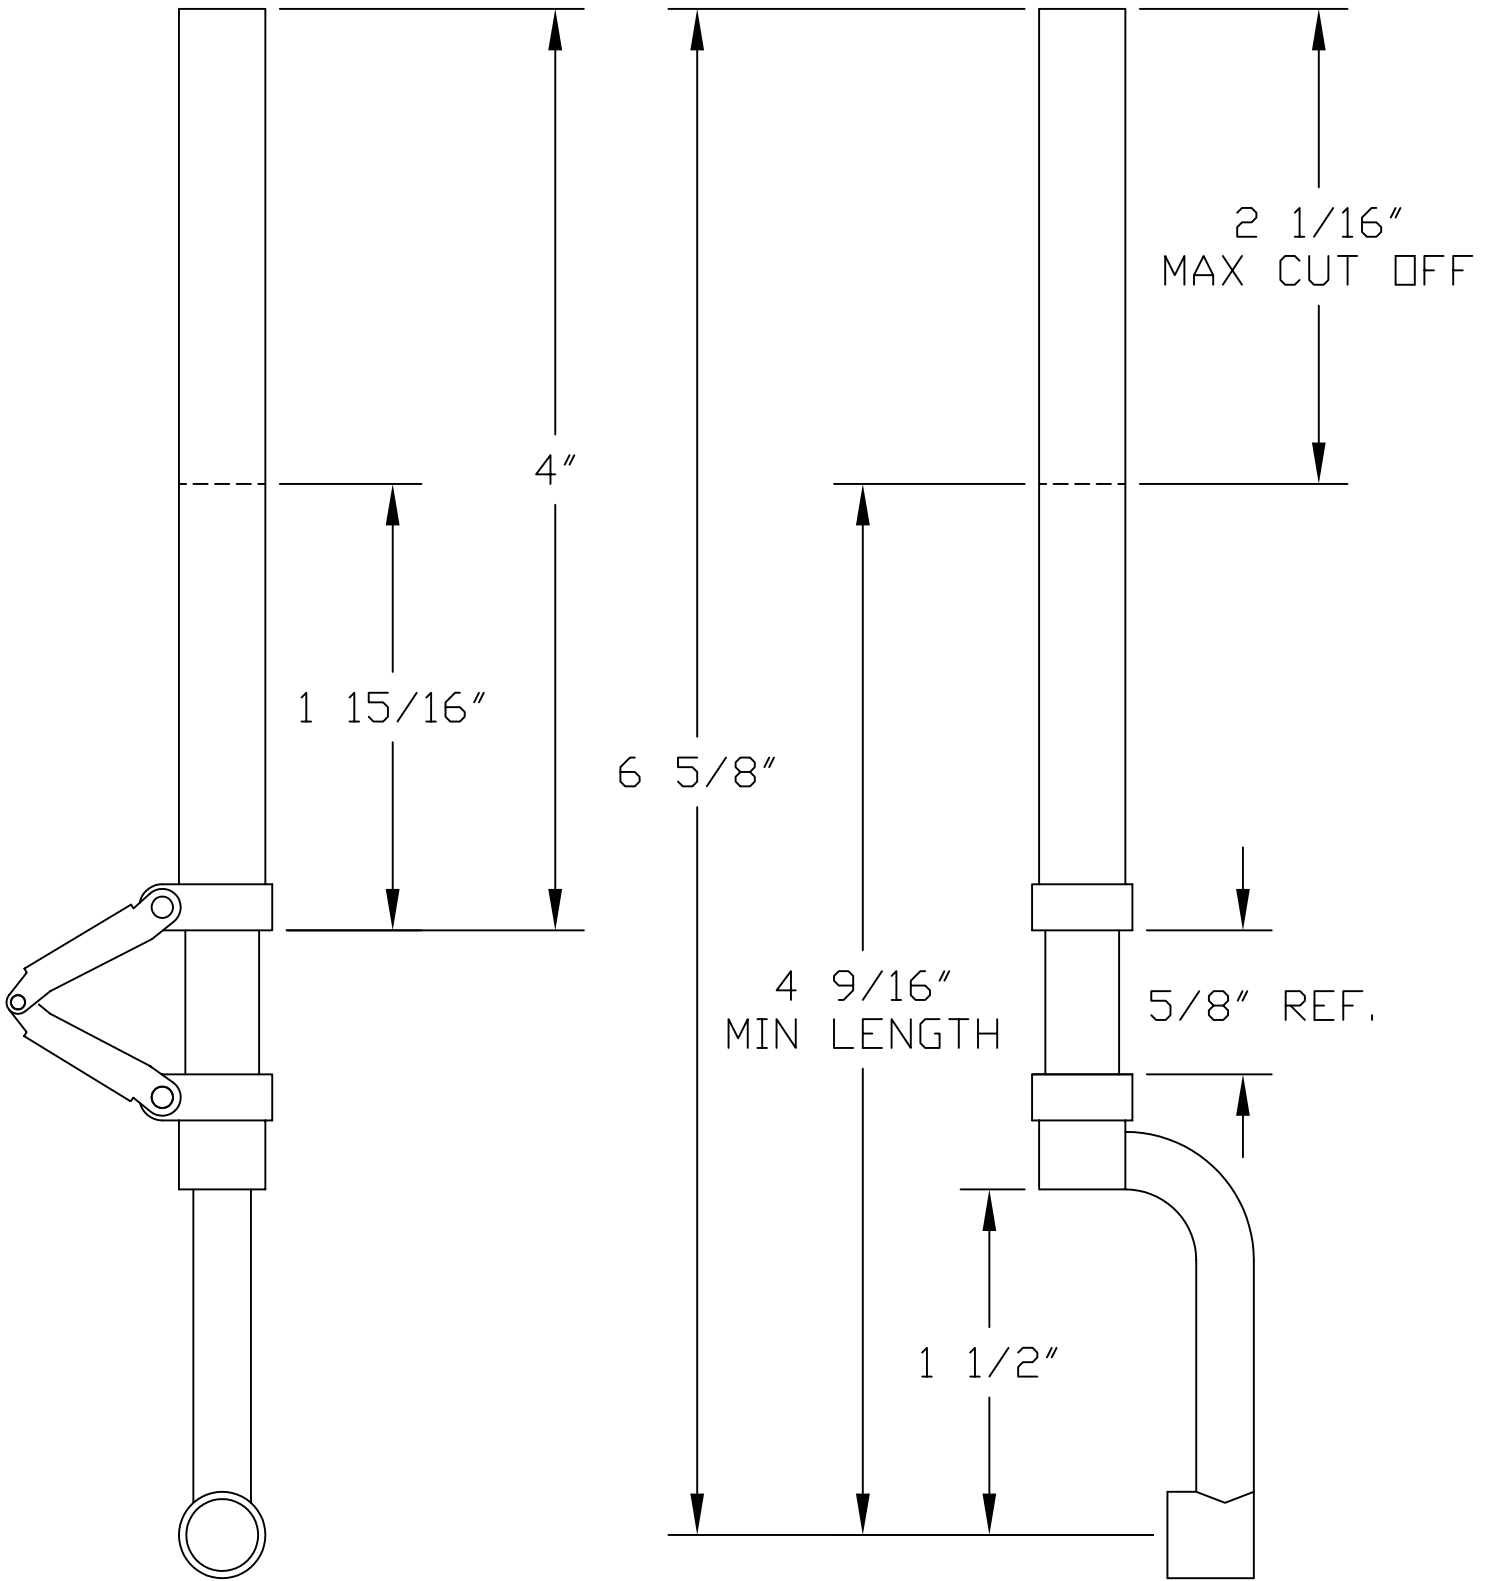

PRINT NOT TO SCALE

TITLE
#652 ROBOSTRUT
OPERATIONAL DETAILS

MFG. INC.
625 N. 12TH ST.
ST. CHARLES, IL