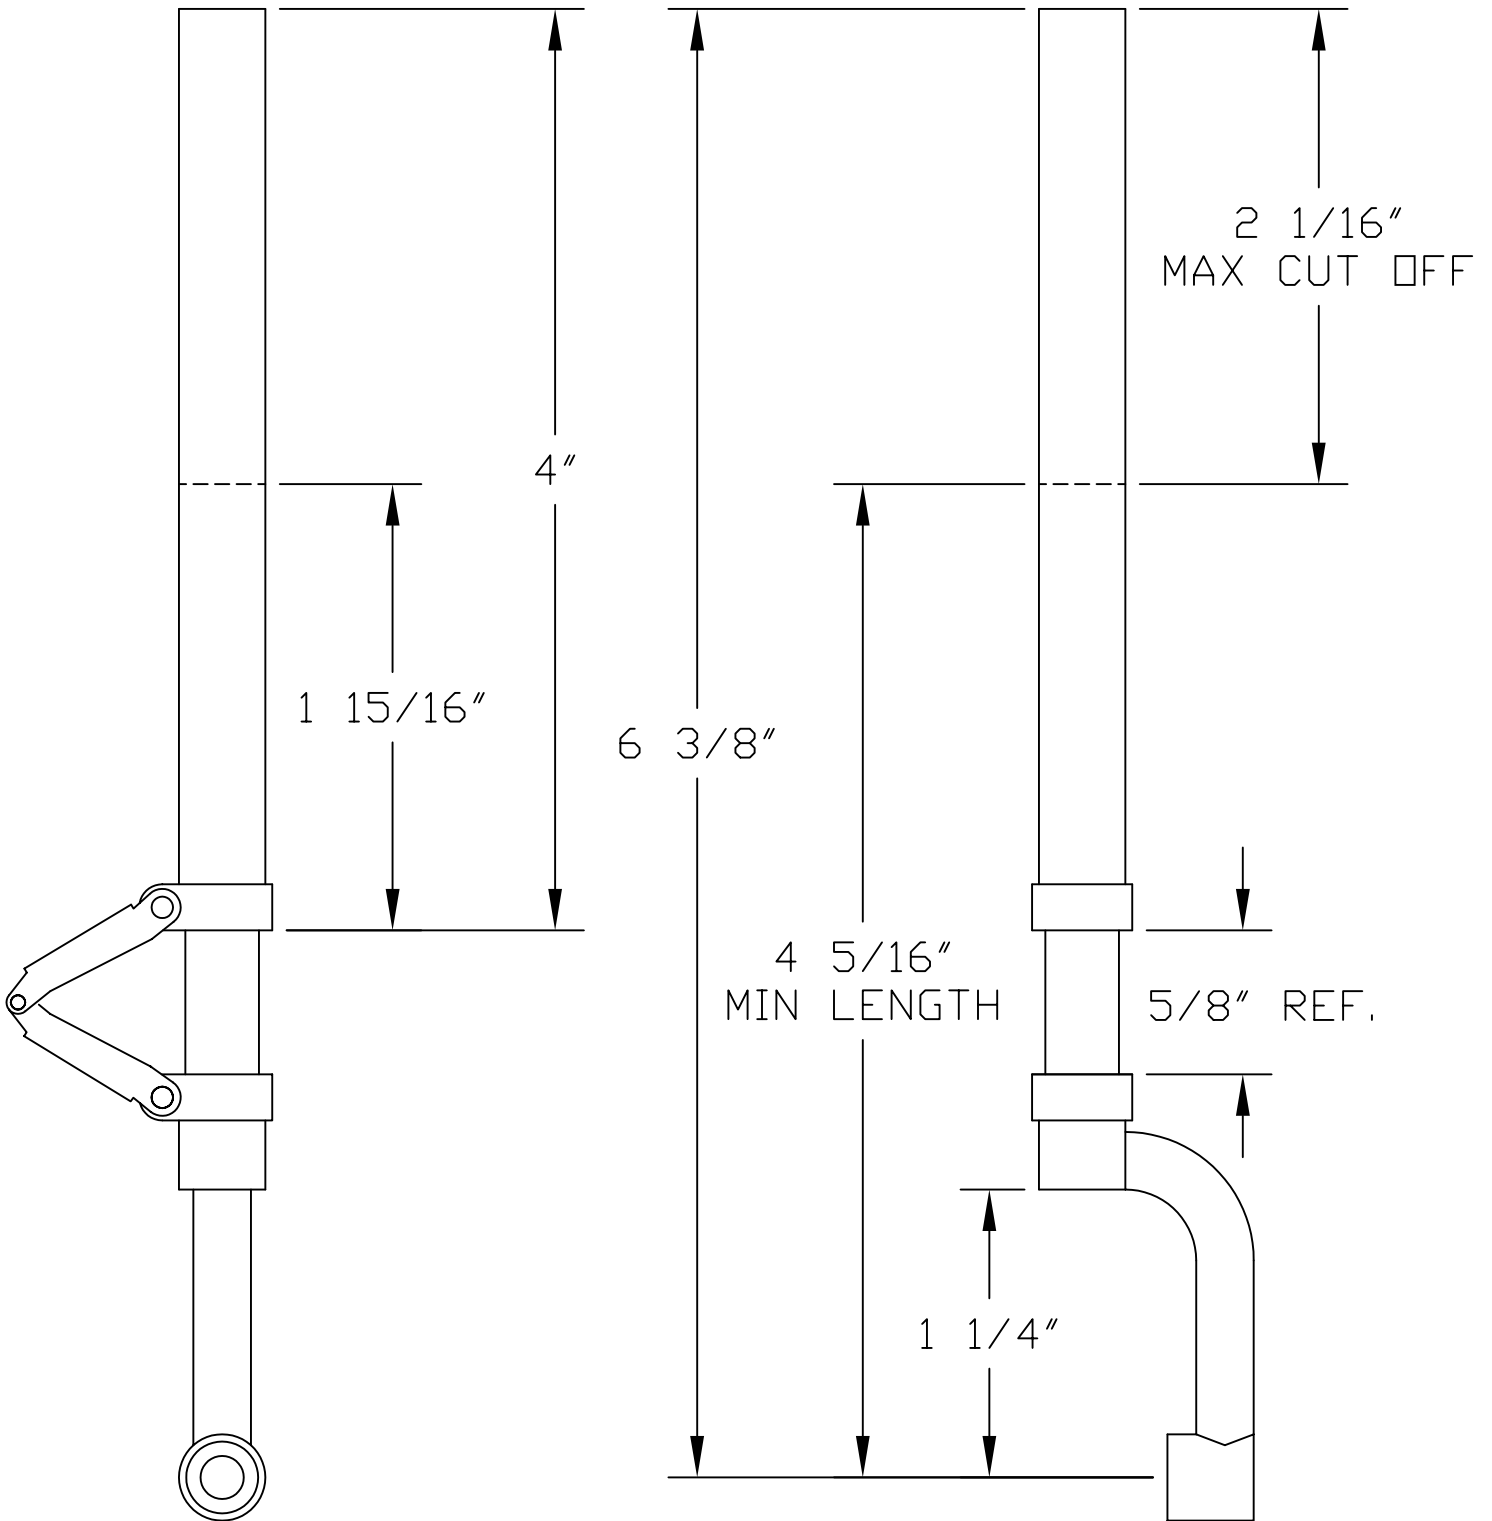

PRINT NOT TO SCALE

TITLE
#651 ROBOSTRUT
OPERATIONAL DETAILS

MFG. INC.
625 N. 12TH ST.
ST. CHARLES, IL