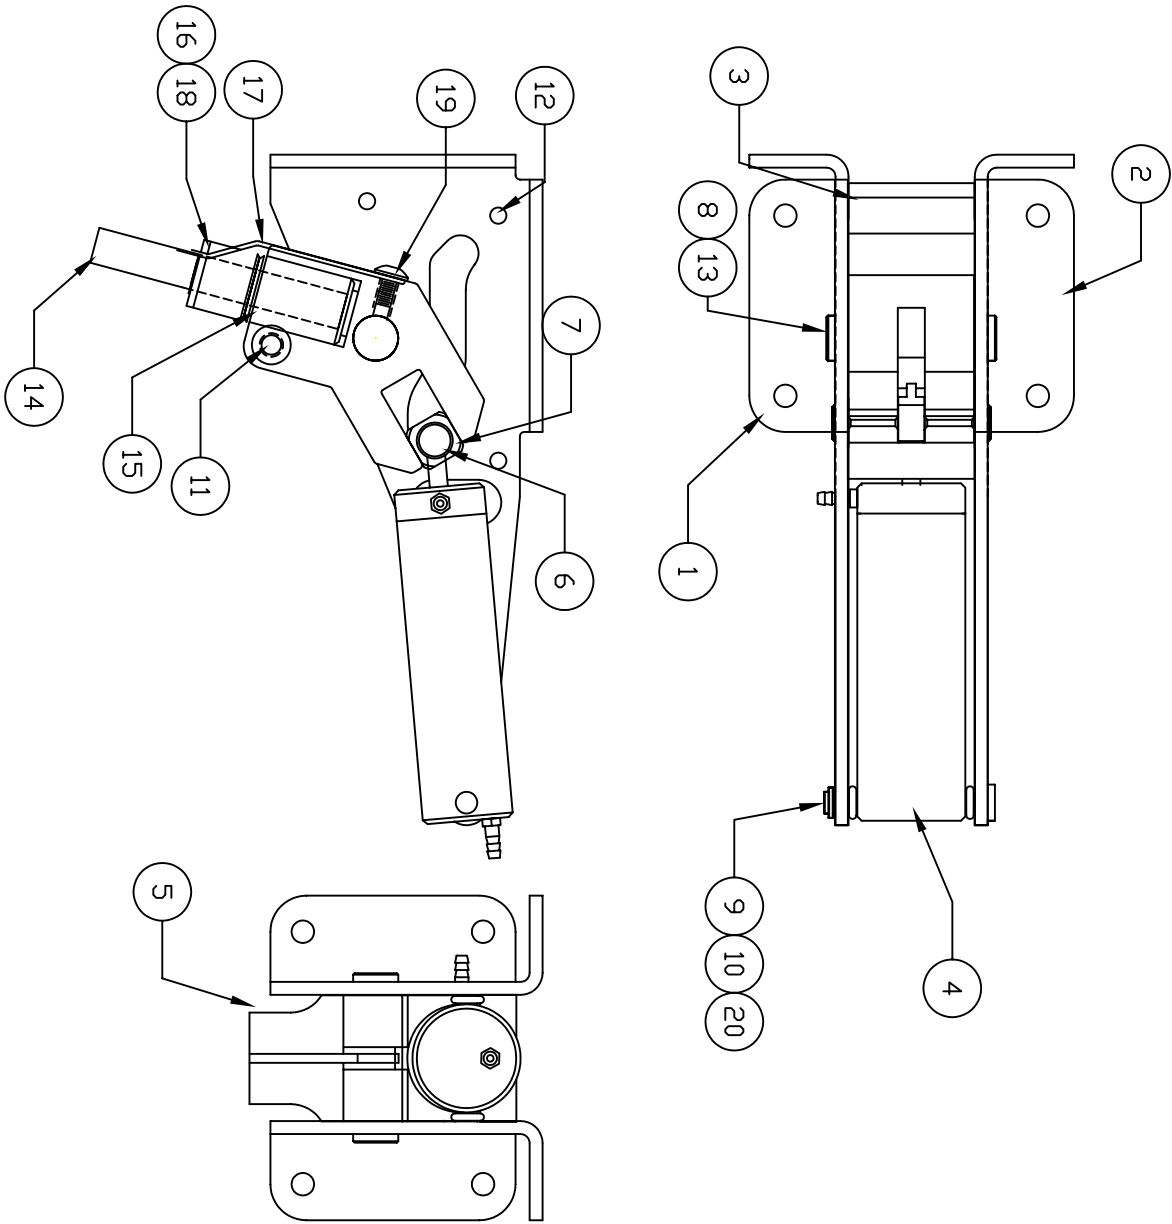

** THIS IS YOUR SPARE PARTS LIST. SAVE FOR FUTURE REFERENCE, ORDER BY PART NUMBER. CURRENT PRICES WILL BE QUOTED.**

SPARE PARTS LIST

QTY	ITEM NOTE	DESCRIPTION	ASS'Y/PART #
1	1	SIDE FRAME (LH)	630-217M
1	2	SIDE FRAME (RH)	630-218M
3	3	FRAME SPACER	635-008M
1	4	CYLINDER ASSEMBLY	635-108A
1	5	TRUNION	635-002M
1	6	CAM PIN	635-006M
2	7	CAM FOLLOWER	635-007M
1	8	TRUNION PIN	635-010M
1	9	CLEVIS PIN	635-009M
2	10	RETAINING RING	1039F
1	11	CLAMP SCREW	1110F
6	12	#4-40 x 1/4" PPHMS	1047F
2	13	TRUNION PIN RETAINING RING	1132F
1	14	PIVOT PIN (AXLE)	145-133M
1	15	STEERING SHAFT BEARING	WB25-211M
1	16	STEERING ARM ASSEMBLY	WB25-204A
1	17	STEERING SPRING	630-021M
1	18	#8-32 x 3/16 KCPSS	1198F
1	19	#8-32 x 1/4 BHCS	1133F
2	20	D-RING	204-006P

906-279M

FACTORY REPAIR FEE= \$25.00 PLUS PARTS

CHK'D BY		MFG. INC.
DRAWN BY	J. REHAK	625 N. 12TH ST.
DATE	9/05	ST. CHARLES, IL
MODEL No.	646HDRS	(630)584-7616
TITLE	105*HD ROBDSTRUT READY NOSE GEAR BELLY / FIREWALL MDUNT MECHANISM	
	www.robart.com	