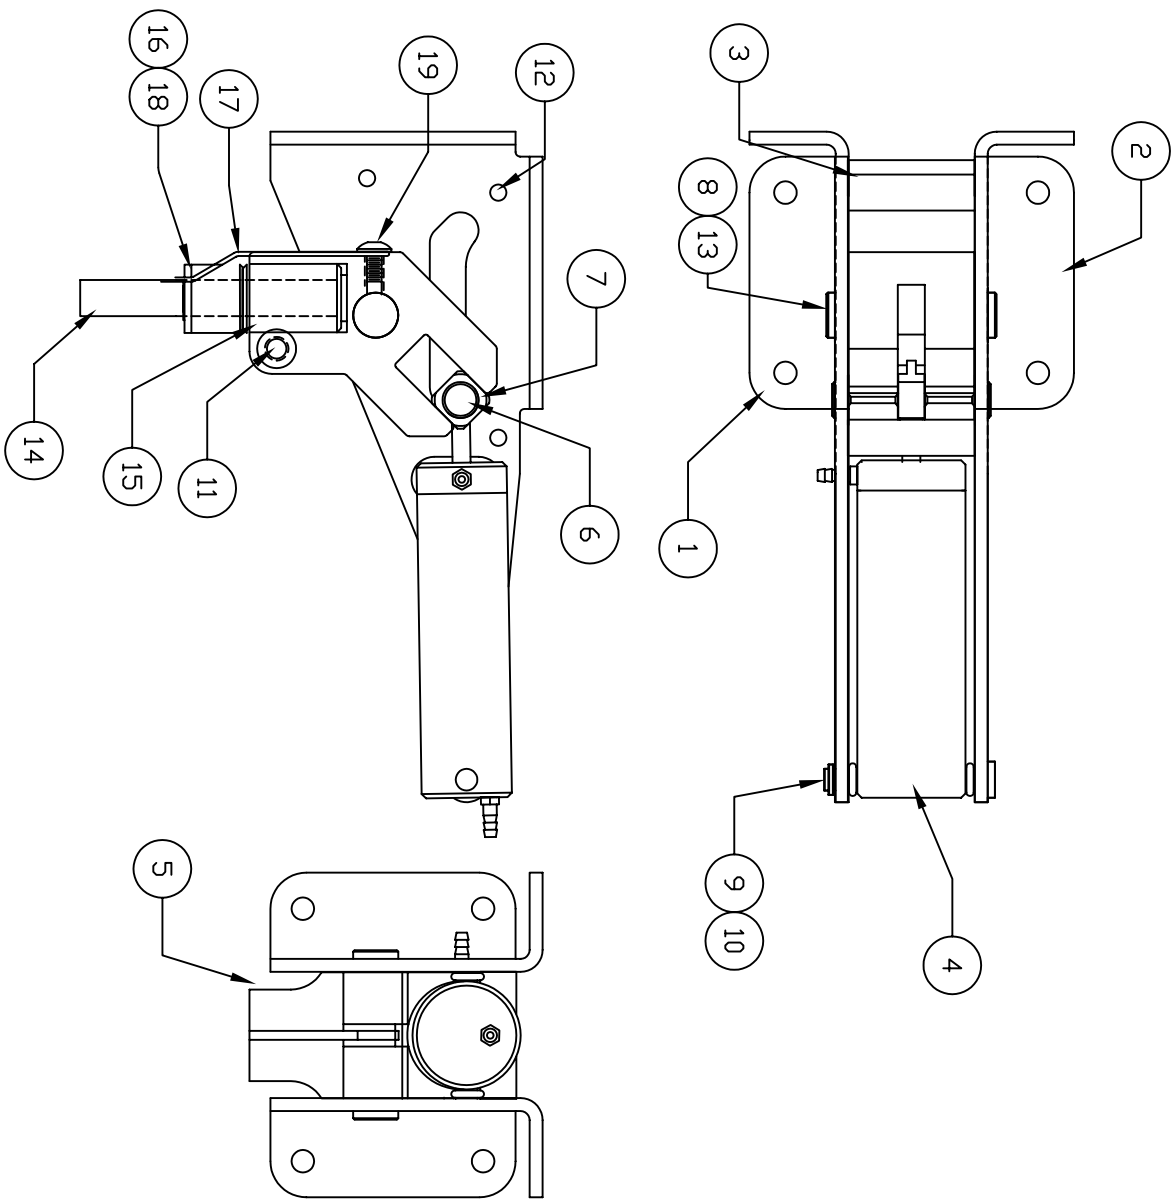

** THIS IS YOUR SPARE PARTS LIST. SAVE FOR FUTURE REFERENCE, ORDER BY PART NUMBER. CURRENT PRICES WILL BE QUOTED.**

SPARE PARTS LIST

QTY	ITEM NOTE	DESCRIPTION	ASS'Y/PART #
1	1	SIDE FRAME (LH)	630-219M
1	2	SIDE FRAME (RH)	630-220M
3	3	FRAME SPACER	630-005M
1	4	CYLINDER ASSEMBLY	630-102A
1	5	TRUNION	630-003M
1	6	CAM PIN	630-012M
2	7	CAM FOLLOWER	630-011M
1	8	TRUNION PIN	630-333M
1	9	CLEVIS PIN	150-012M
1	10	RETAINING RING	1039F
1	11	CLAMP SCREW	1110F
6	12	#4-40 x 1/4" PPHMS	1047F
2	13	TRUNION PIN RETAINING RING	1132F
1	14	PIVOT PIN (AXLE)	145-133M
1	15	STEERING SHAFT BEARING	WB25-211M
1	16	STEERING ARM ASSEMBLY	WB25-204A
1	17	STEERING SPRING	630-021M
1	18	#8-32 x 3/16 KCPSS	1198F
1	19	#8-32 x 1/4 BHCS	1133F

FACTORY REPAIR FEE= \$25.00 PLUS PARTS

906-276M

CHK'D BY		MFG. INC.
DRAWN BY	J. REHAK	625 N. 12TH ST.
DATE	9/05	ST. CHARLES, IL
MODEL No.	643HDRS	(630)584-7616
TITLE	90°HD ROBDSTRUT READY NOSE GEAR BELLY / FIREWALL MOUNT MECHANISM	
	www.robart.com	