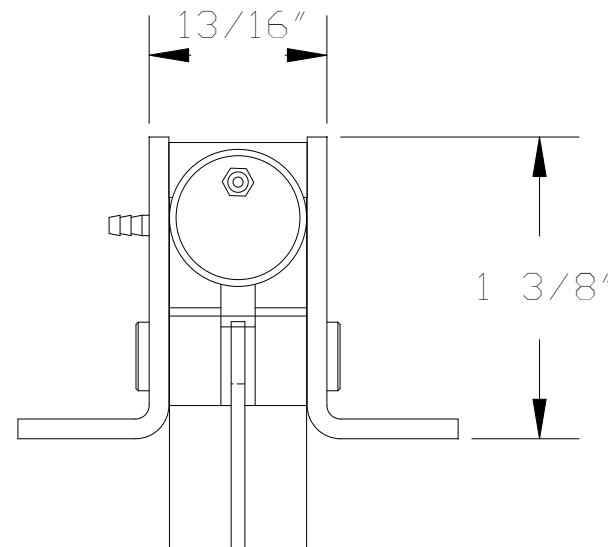

5/32" DIA HOLES

PRINT NOT TO SCALE

www.robart.com

MFG. INC.  
625 N. 12TH ST.  
ST. CHARLES, IL  
(630) 584-7616

631RS  
MAIN GEAR  
85° RETRACT

THIS DRAWING ITS CONTENTS AND INFORMATION, ARE CONFIDENTIAL, AND THE PROPERTY OF ROBERT MFG. INC. IT MAY NOT BE USED, COPIED, AND / OR TRANSMITTED TO ANY PERSON, FIRM, OR CORPORATION WITHOUT THE PRIOR WRITTEN APPROVAL OF ROBERT MFG. INC.