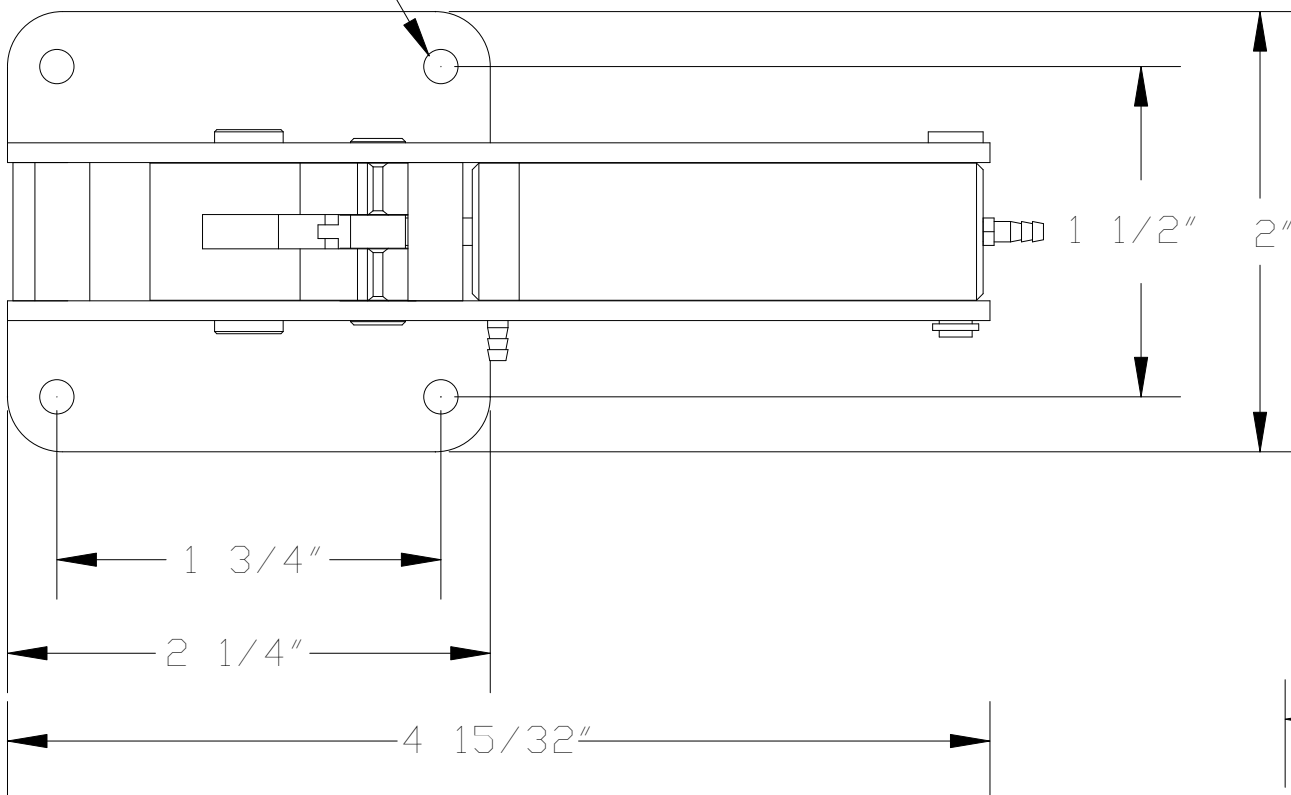

5/32" DIA HOLES

PRINT NOT TO SCALE

www.robart.com

MFG. INC.  
625 N. 12TH ST.  
ST. CHARLES, IL  
(630) 584-7616

631RS  
MAIN GEAR  
85° RETRACT

THIS DRAWING ITS CONTENTS AND INFORMATION, ARE CONFIDENTIAL, AND THE PROPERTY OF ROBERT MFG. INC. IT MAY NOT BE USED, COPIED, AND / OR TRANSMITTED TO ANY PERSON, FIRM, OR CORPORATION WITHOUT THE PRIOR WRITTEN APPROVAL OF ROBERT MFG. INC.