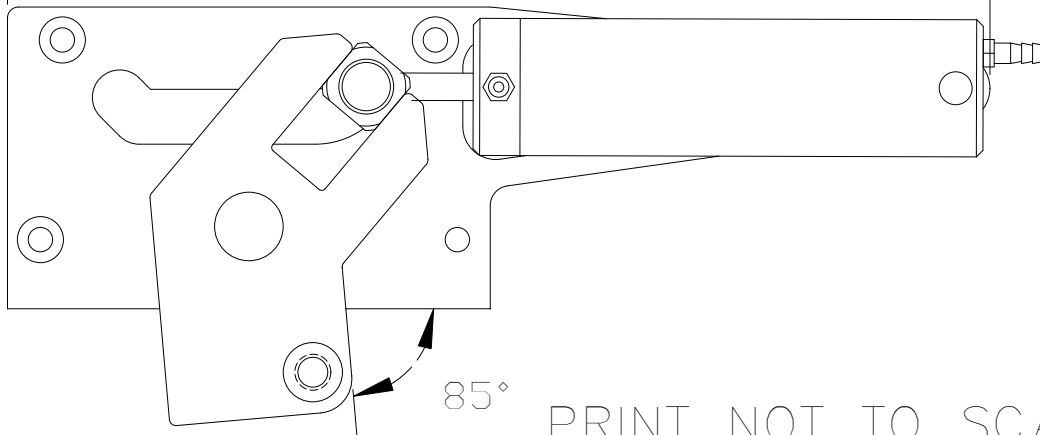

5/32" DIA HOLES

PRINT NOT TO SCALE

www.robart.com

MFG. INC.  
625 N. 12TH ST.  
ST. CHARLES, IL  
(630) 584-7616

631RS  
MAIN GEAR  
85° RETRACT

THIS DRAWING ITS CONTENTS AND INFORMATION, ARE CONFIDENTIAL, AND THE PROPERTY OF ROBERT MFG. INC. IT MAY NOT BE USED, COPIED, AND / OR TRANSMITTED TO ANY PERSON, FIRM, OR CORPORATION WITHOUT THE PRIOR WRITTEN APPROVAL OF ROBERT MFG. INC.