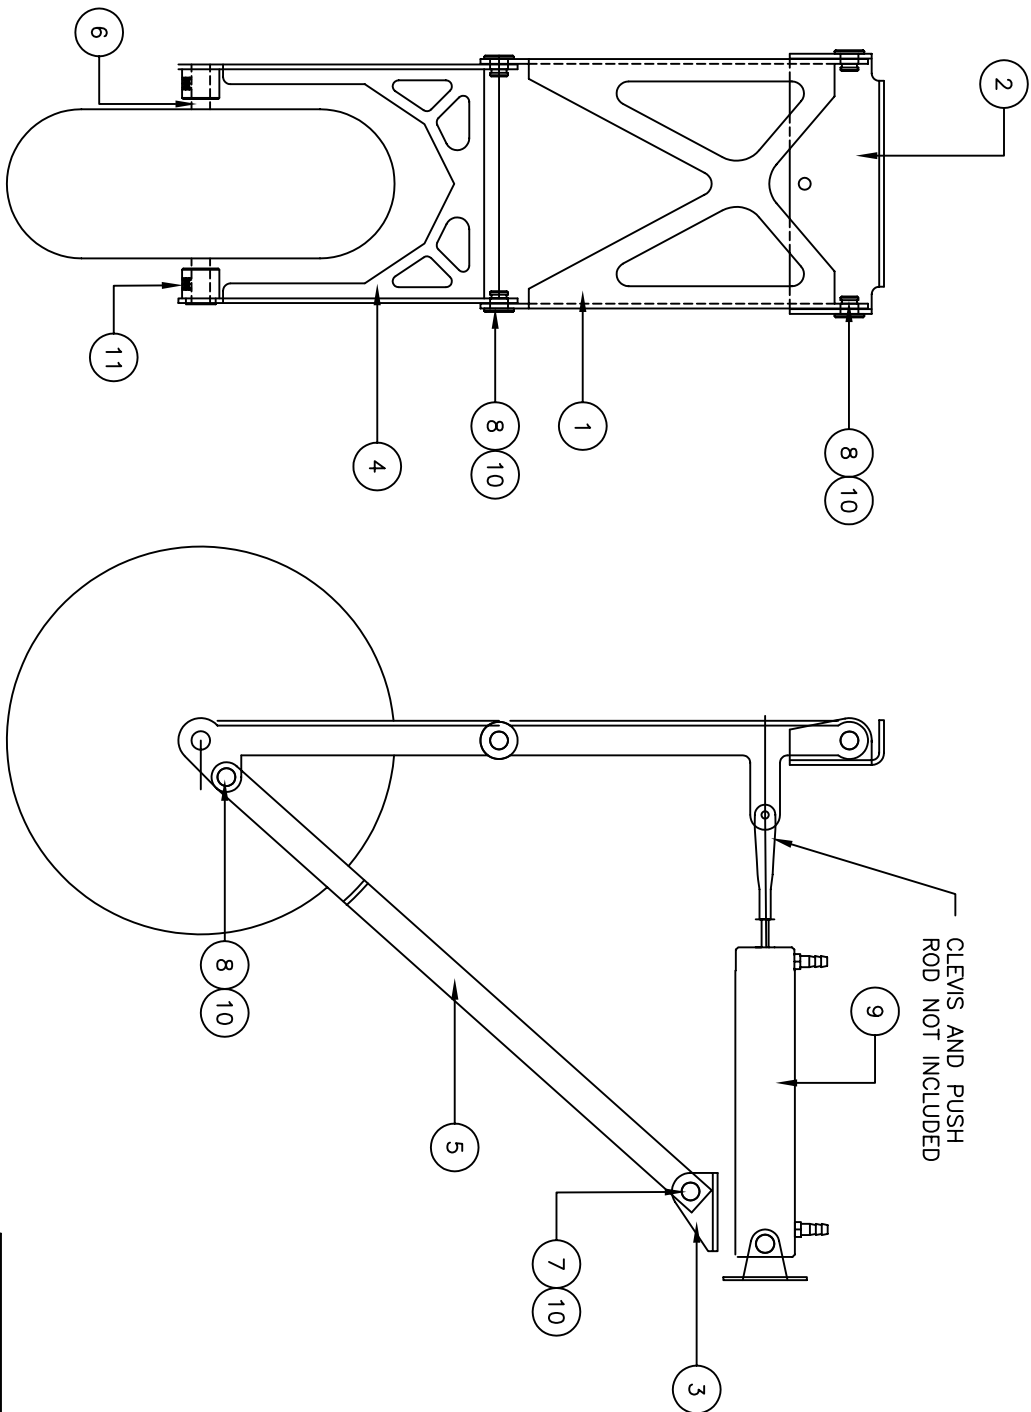

\*\* THIS IS YOUR SPARE PARTS LIST. SAVE FOR FUTURE REFERENCE, ORDER BY PART NUMBER. CURRENT PRICES WILL BE QUOTED.\*\*

### SPARE PARTS LIST

QTY	ITEM	DESCRIPTION	ASS'Y/PART #
1	1	UPPER TRUNION FRAME	619-011M
1	2	TRUNION MOUNTING FRAME	619-012M
1	3	YOKE MOUNT	619-013M
1	4	LOWER TRUNION ASSEMBLY	619-101A
1	5	REAR YOKE ASSEMBLY	619-102A
1	6	AXLE	619-017M
1	7	CLEVIS PIN	150-018M
6	8	CLEVIS PIN	150-033M
1	9	CYLINDER ASSY W/MOUNTING BRACKET	165-200A
7	10	RETAINING RING	1039F
2	11	#6-32 x 1/8" SET SCREW	1060F
	12		

906-061M

FACTORY REPAIR FEE= \$25.00 PLUS PARTS

CHK'D BY		MFG. INC.
DRAWN BY	J. REHAK	625 N. 12TH ST.
DATE	6/02	ST. CHARLES, IL
MODEL No.	619	(630)584-7616
TITLE	TOPFLITE DC-3 MAIN	
	1/14 SCALE	
	GEAR RETRACTS	