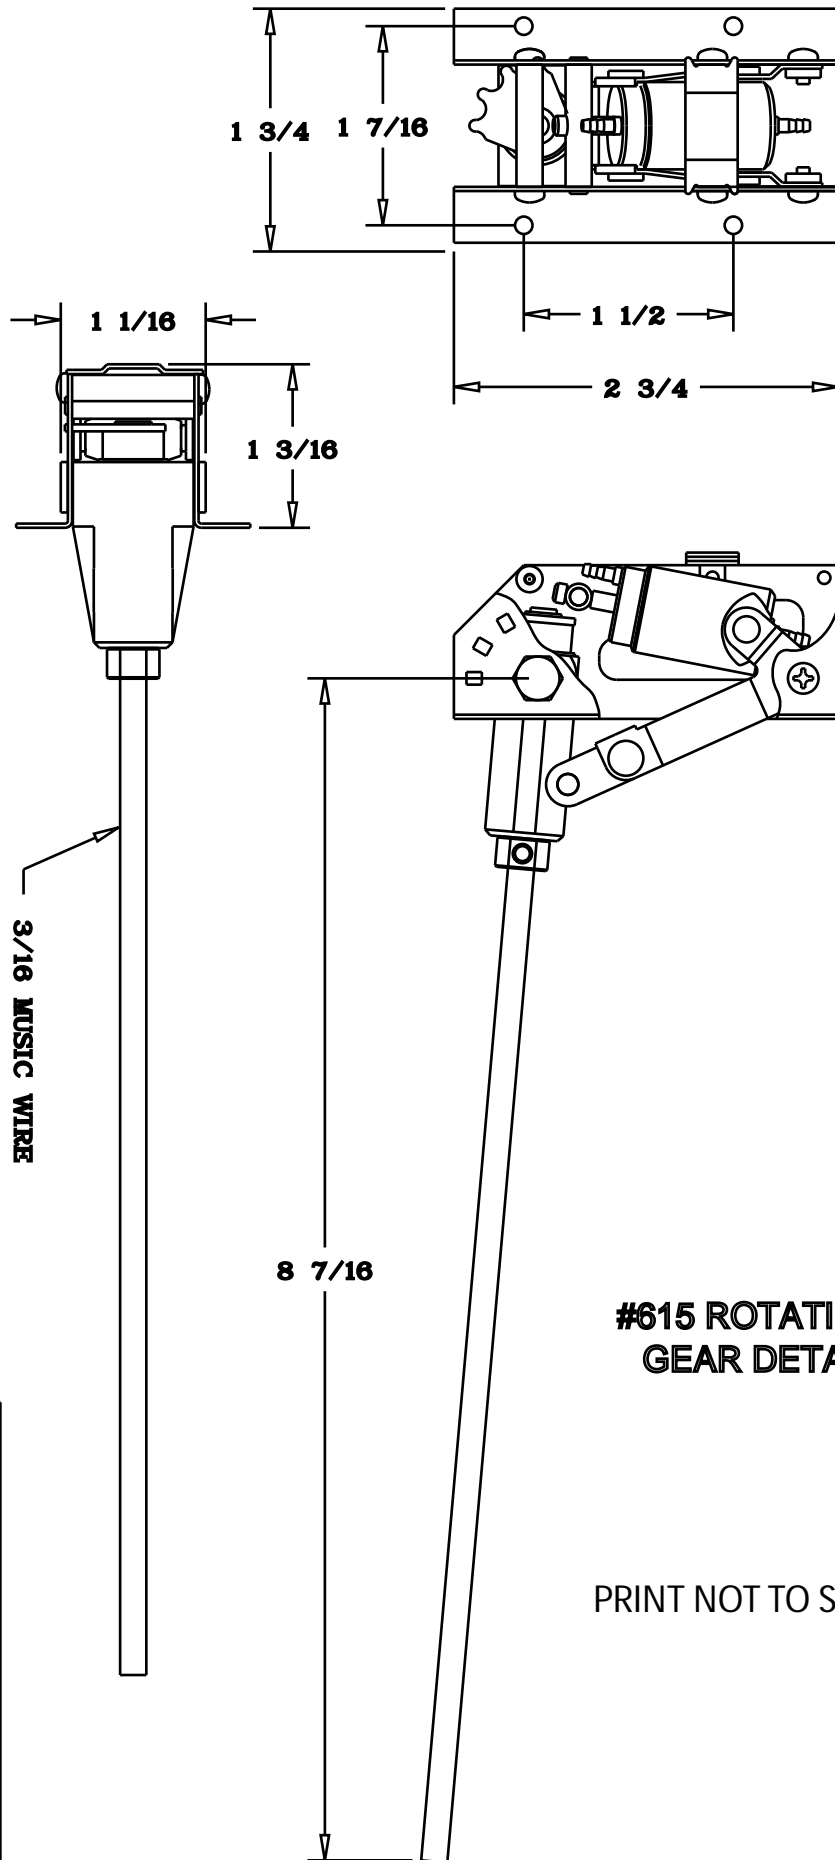

**#615 ROTATING  
GEAR DETAILS**

PRINT NOT TO SCALE

TITLE

**Robert**

MFG. INC.  
625 N. 12TH ST.  
ST. CHARLES, IL

DRAWING No.

**615**

REV.