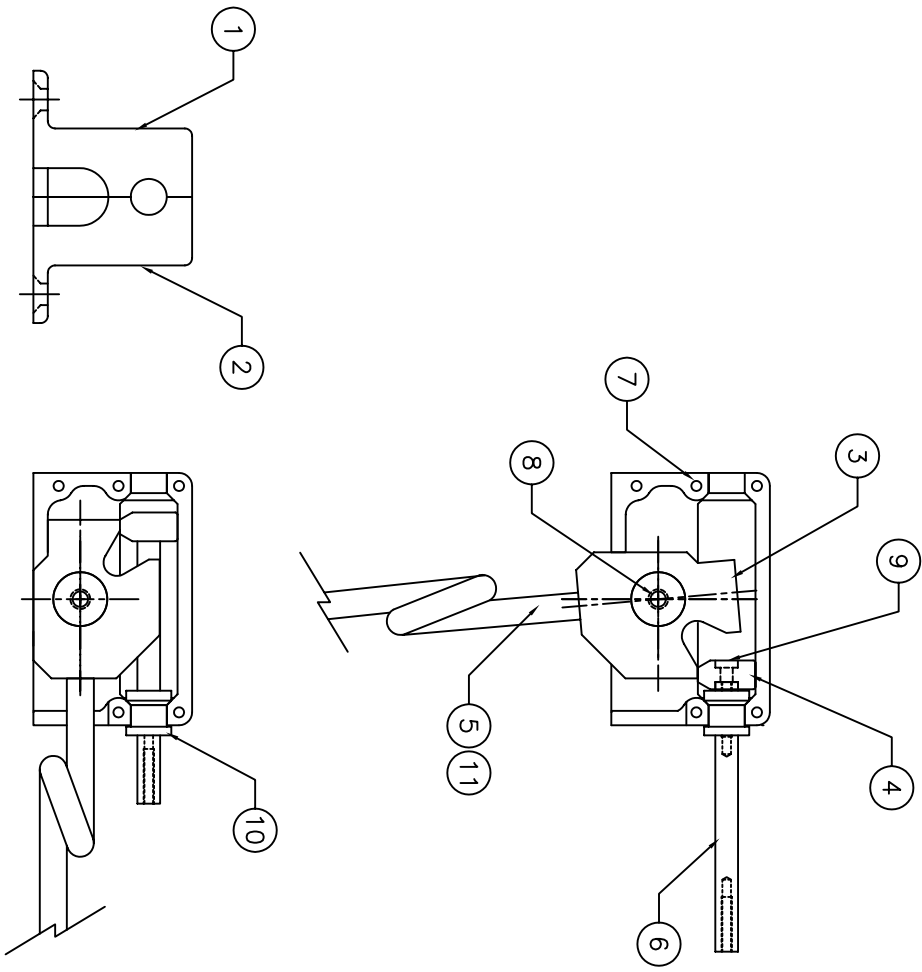

## SPARE PARTS LIST

QTY	ITEM	DESCRIPTION	ASS'Y/PART #
1	1	RH HOUSING	605-003M
1	2	LH HOUSING (THRU HOLES)	605-004M
1	3	85° TRUNION ASS'Y	606-202A
1	4	CAM	605-005M
1	5	RH GEAR LEG WIRE 3/16	608-003M
1	6	PUSH ROD	608-005M
5	7	2-56 x1/2 SHCS ZC PLATED	1055F
1	8	10/32 x 5/16 SSS KNRL PT.	1077F
1	9	2-56 x 5/16 SPHMS ZN	1005F
1	10	PUSH ROD BUSHING	608-002M
1	11	LH GEAR LEG WIRE 3/16	608-004M

906-145M

FACTORY REPAIR FEE= \$25.00 PLUS PARTS

CHK'D BY		MFG. INC.
DRAWN BY	J. REHAK	625 N. 12TH ST.
DATE	6-6-02	ST. CHARLES, IL
MODEL No.	609HD	(630)584-7616
TITLE	85° MECH RETRACT HD	
	3/16" WIRE	

www.robart.com