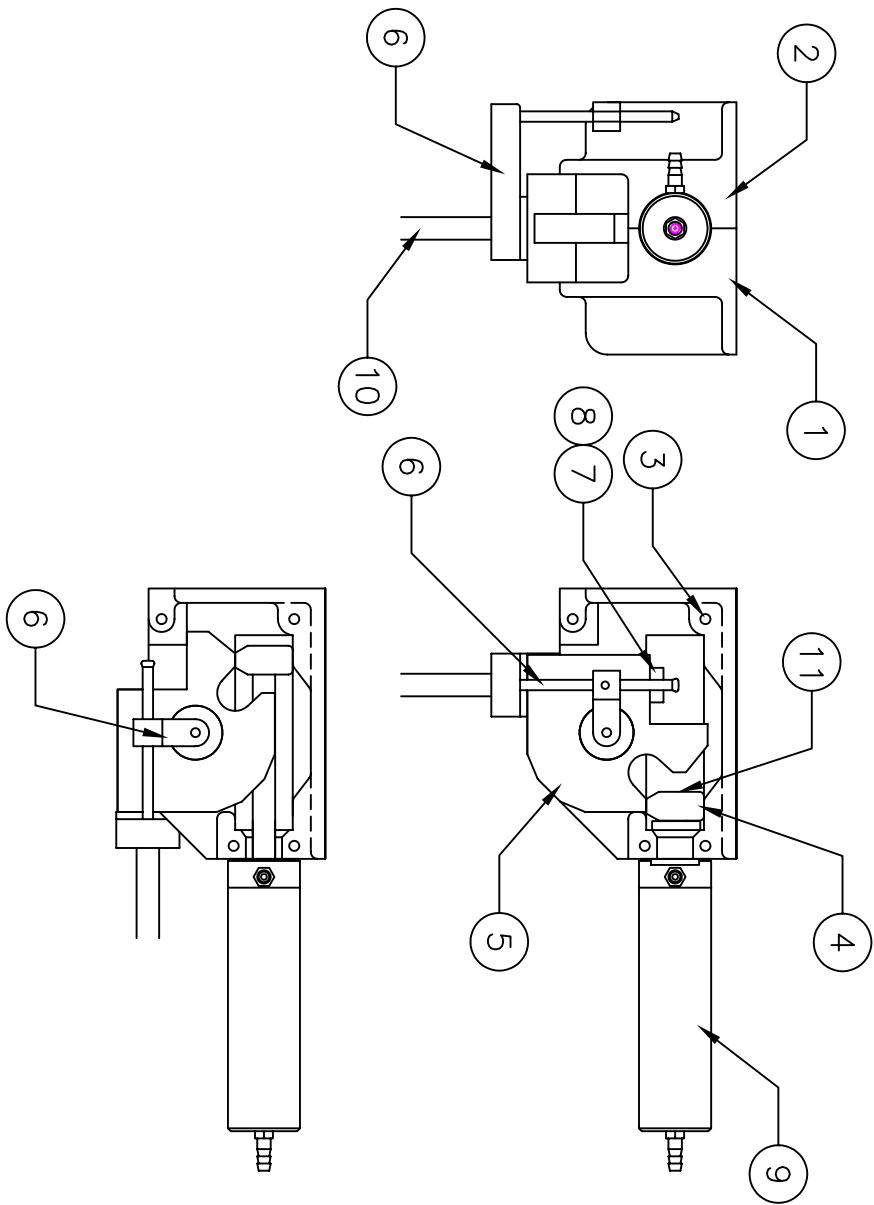

## SPARE PARTS LIST

QTY	ITEM	DESCRIPTION	ASS'Y/PART #
1	1	HOUSING R.S.	607-001M
1	2	HOUSING L.S.	607-002M
4	3	SCREW STEEL #2-56	1055F
1	4	CAM	607-003M
1	5	TRUNION ASS'Y	607-101A
1	6	STEERING ASS'Y	607-102A
1	7	SET COLLAR	102-005
1	8	SCREW - SET #6-32	1060F
1	9	CYLINDER ASS'Y	605-008A
1	10	GEAR LEG WIRE	607-009M
1	11	CAM SCREW	1005F

906-142M

FACTORY REPAIR FEE= \$25.00 PLUS PARTS

CHK'D BY		MFG. INC.
DRAWN BY	J. REHAK	625 N. 12TH ST.
DATE	6-6-02	ST. CHARLES, IL
MODEL No.	607	(630)584-7616
TITLE	NOSE GEAR AIR RETRACT	
	5/32" WIRE	

www.robot.com