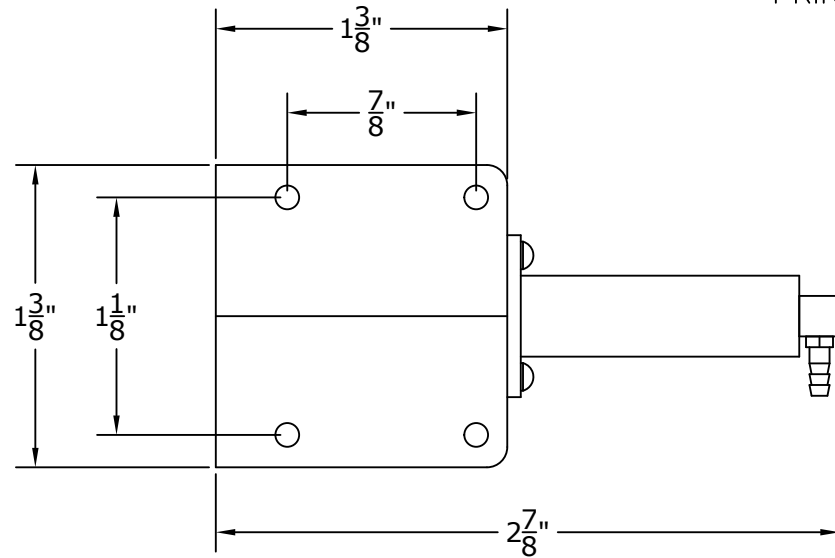

PRINT NOT TO SCALE

MFG. INC.
625 N. 12TH ST.
ST. CHARLES, IL
(630) 584-7616

602P NOSE GEAR
DIMENSIONAL DETAIL

THIS DRAWING ITS CONTENTS AND INFORMATION, ARE CONFIDENTIAL, AND THE PROPERTY OF ROBERT MFG. INC. IT MAY NOT BE USED, COPIED, AND / OR TRANSMITTED TO ANY PERSON, FIRM, OR CORPORATION WITHOUT THE PRIOR WRITTEN APPROVAL OF ROBERT MFG. INC.