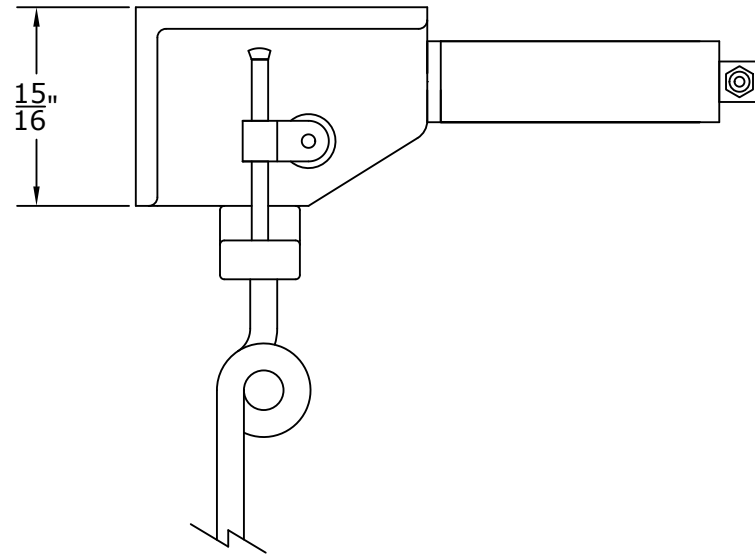

PRINT NOT TO SCALE

MFG. INC.
625 N. 12TH ST.
ST. CHARLES, IL
(630) 584-7616

602P NOSE GEAR
DIMENSIONAL DETAIL

THIS DRAWING ITS CONTENTS AND INFORMATION, ARE CONFIDENTIAL, AND THE PROPERTY OF ROBERT MFG. INC. IT MAY NOT BE USED, COPIED, AND / OR TRANSMITTED TO ANY PERSON, FIRM, OR CORPORATION WITHOUT THE PRIOR WRITTEN APPROVAL OF ROBERT MFG. INC.