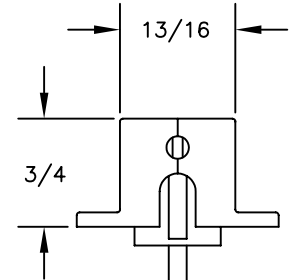

* = APPROXIMATE

1/8" MUSIC WIRE LEG

85?

#601 MAIN GEAR DETAILS

SCALE 1=1
Dr. BY CS

robart

MFG. INC
625 N. 12th ST.
ST. CHARLES IL.

TITLE
601 85° MAIN GEAR
OPERATIONAL DETAILS