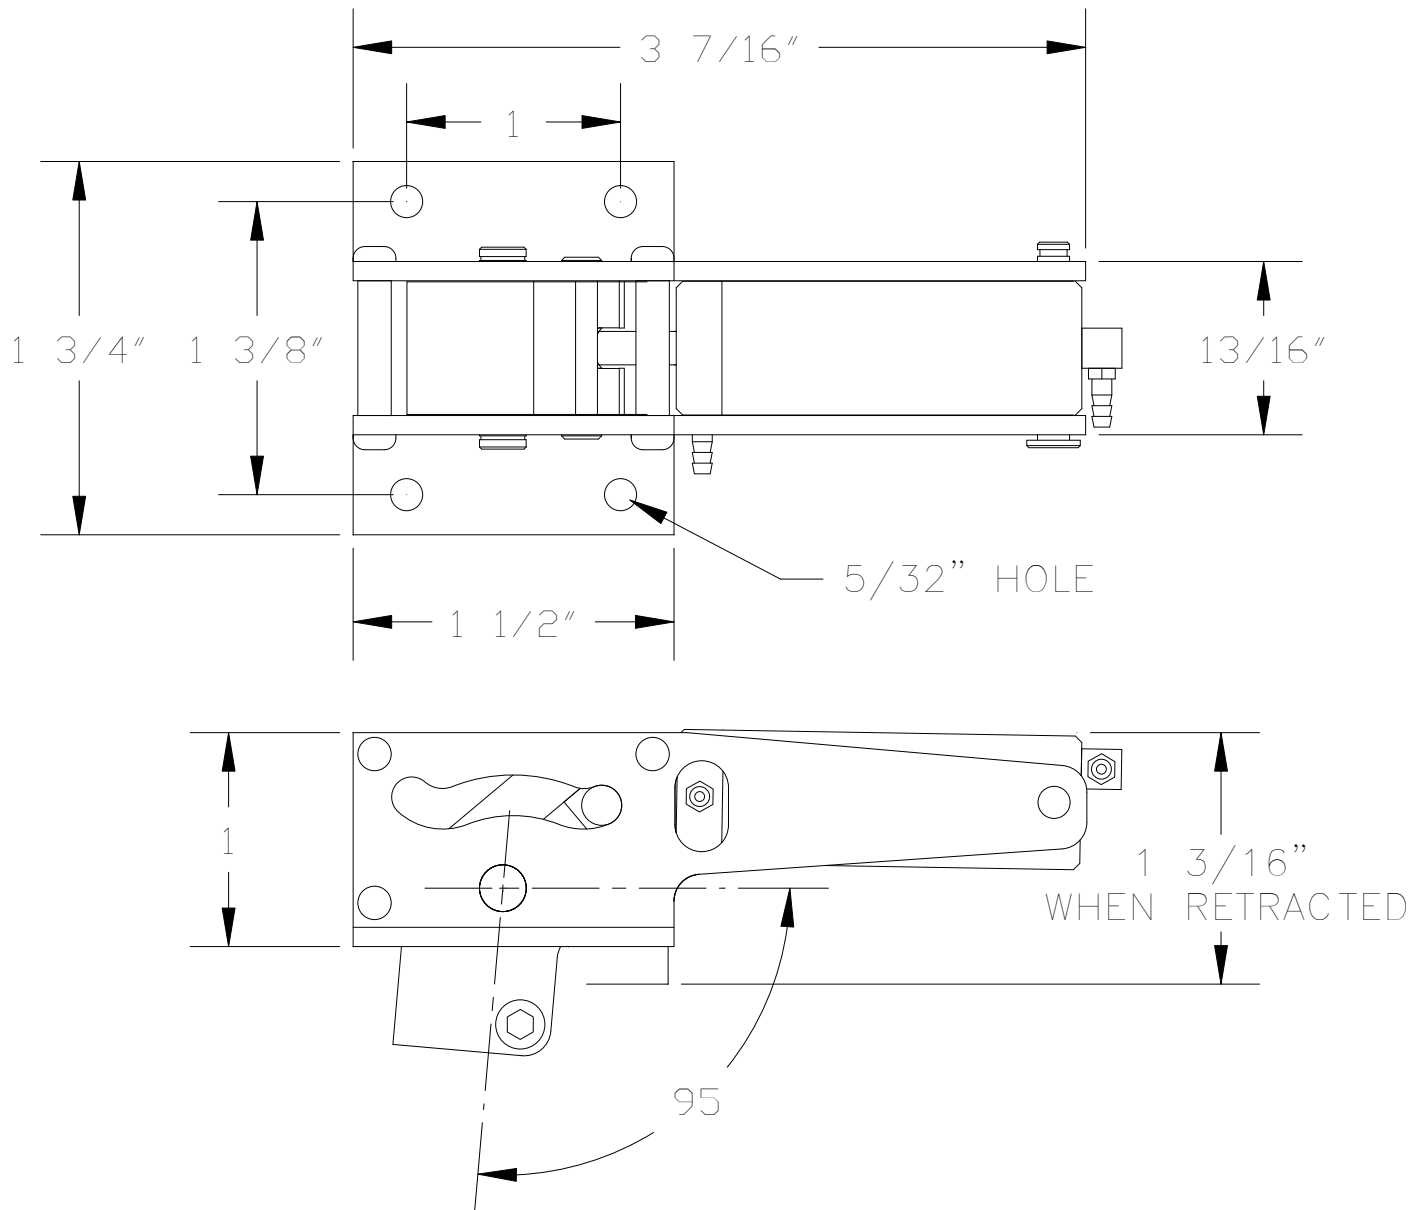

PRINT NOT TO SCALE

robart
www.robart.com

MFG. INC.
625 N. 12TH ST.
ST. CHARLES, IL
(630) 584-7616

556RS
NOSE GEAR
95° RETRACT