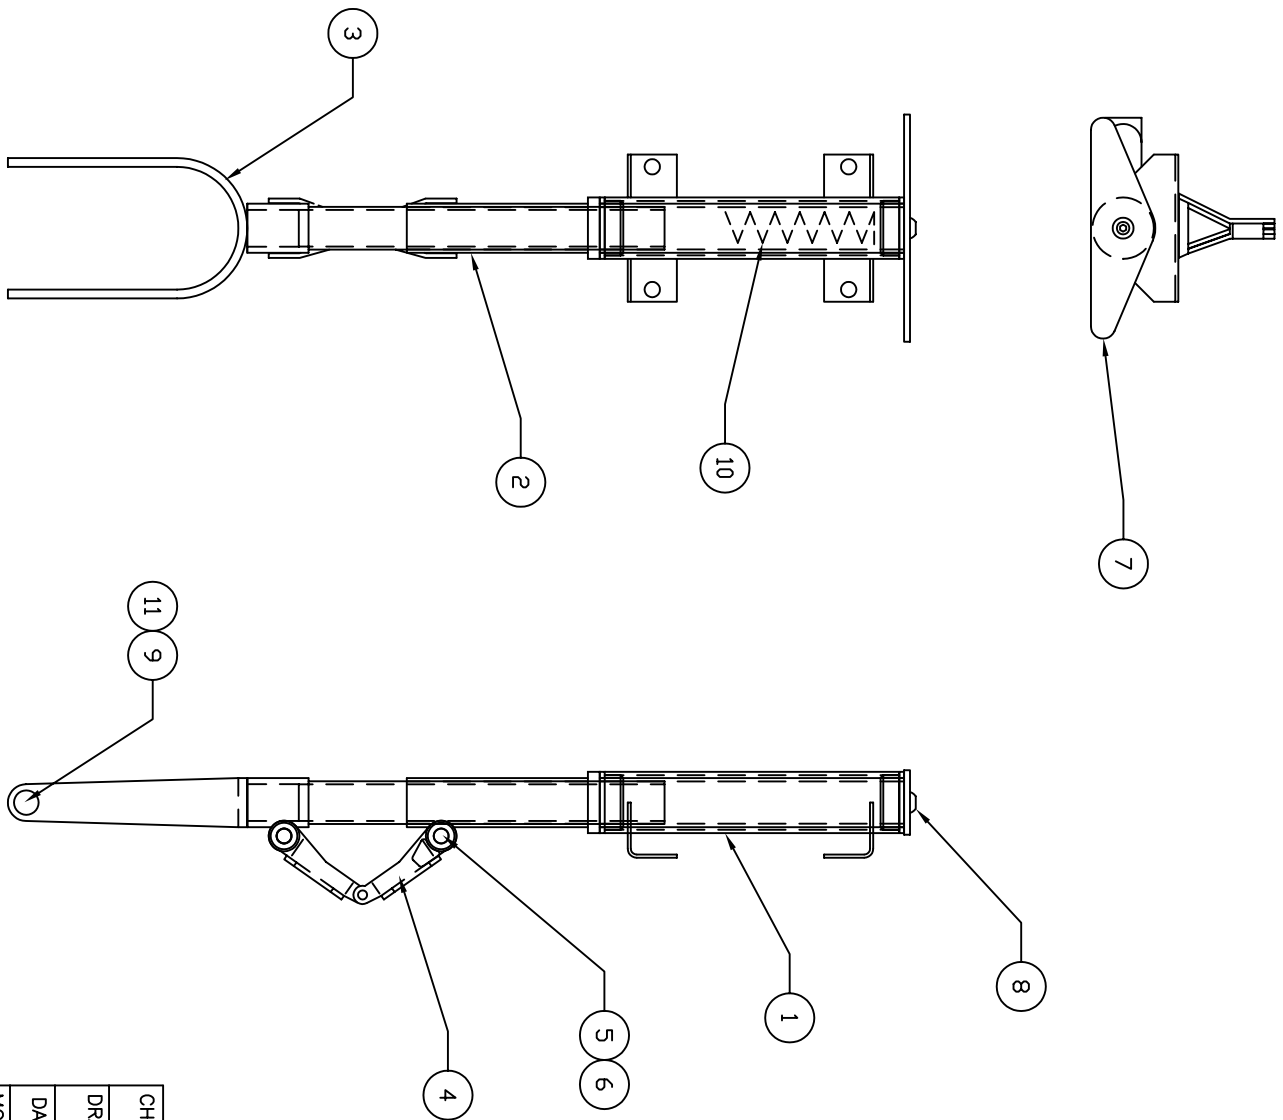

** THIS IS YOUR SPARE PARTS LIST. SAVE FOR FUTURE REFERENCE, ORDER BY PART NUMBER. CURRENT PRICES WILL BE QUOTED.**

SPARE PARTS LIST

QTY	ITEM	DESCRIPTION	ASS'Y/PART #
1	1	TRUNION ASSEM.	159-101A
1	2	ROTATING STRUT ASSEM.	159-102A
1	3	OLEO STRUT ASSEM.	674-104A
1	4	TORQUE LINK ASSEM.	620-112A
2	5	CLEVIS PIN	620-012M
2	6	RETAINING RING	1039F
1	7	STEERING HDRN	159-004M
1	8	BUTTON HD, CAP SCREW	1021F
1	9	AXLE	159-005M
1	10	SPRING	150019P
2	11	AXLE SCREWS	1020F

906-117M
FACTORY REPAIR FEE= \$25.00 PLUS PARTS

CHK'D BY		 MFG. INC. 625 N. 12TH ST. ST. CHARLES, IL (630)584-7616
DRAWN BY	J. REHAK	
DATE	5-3-01	TITLE
MODEL No.	159F	STEERABLE FIXED 159F NOSE GEAR