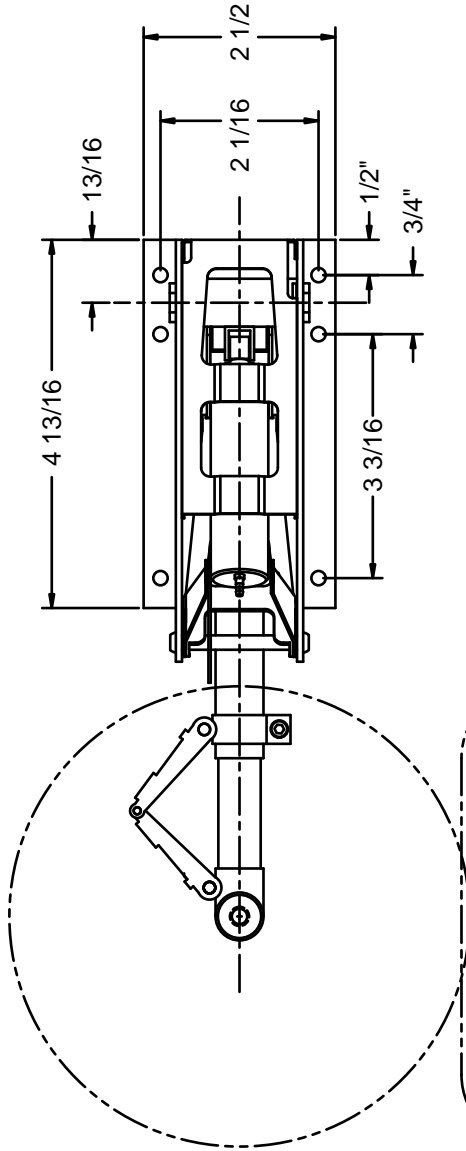

robot #152

85° NON ROTATING RETRACT

LEFT HAND GEAR SHOWN

6" WHEEL SHOWN ALL VIEWS

THIS DRAWING ITS CONTENTS AND INFORMATION, ARE CONFIDENTIAL, AND THE PROPERTY OF ROBOT MFG. INC. IT MAY NOT BE USED, COPIED, AND / OR TRANSMITTED TO ANY PERSON, FIRM, OR CORPORATION WITHOUT THE PRIOR WRITTEN APPROVAL OF ROBOT MFG. INC.

NOTE: TOE IN OR OUT IS ADJUSTABLE BY THE UPPER TOURQUE LINK MOUNT