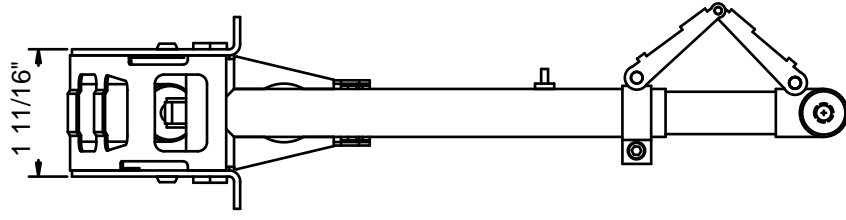

robot #152

85° NON ROTATING RETRACT

LEFT HAND GEAR SHOWN

6" WHEEL SHOWN ALL VIEWS

THIS DRAWING ITS CONTENTS AND INFORMATION, ARE CONFIDENTIAL, AND THE PROPERTY OF ROBOT MFG. INC. IT MAY NOT BE USED, COPIED, AND / OR TRANSMITTED TO ANY PERSON, FIRM, OR CORPORATION WITHOUT THE PRIOR WRITTEN APPROVAL OF ROBOT MFG. INC.

NOTE: TOE IN OR OUT IS ADJUSTABLE BY THE UPPER TOURQUE LINK MOUNT