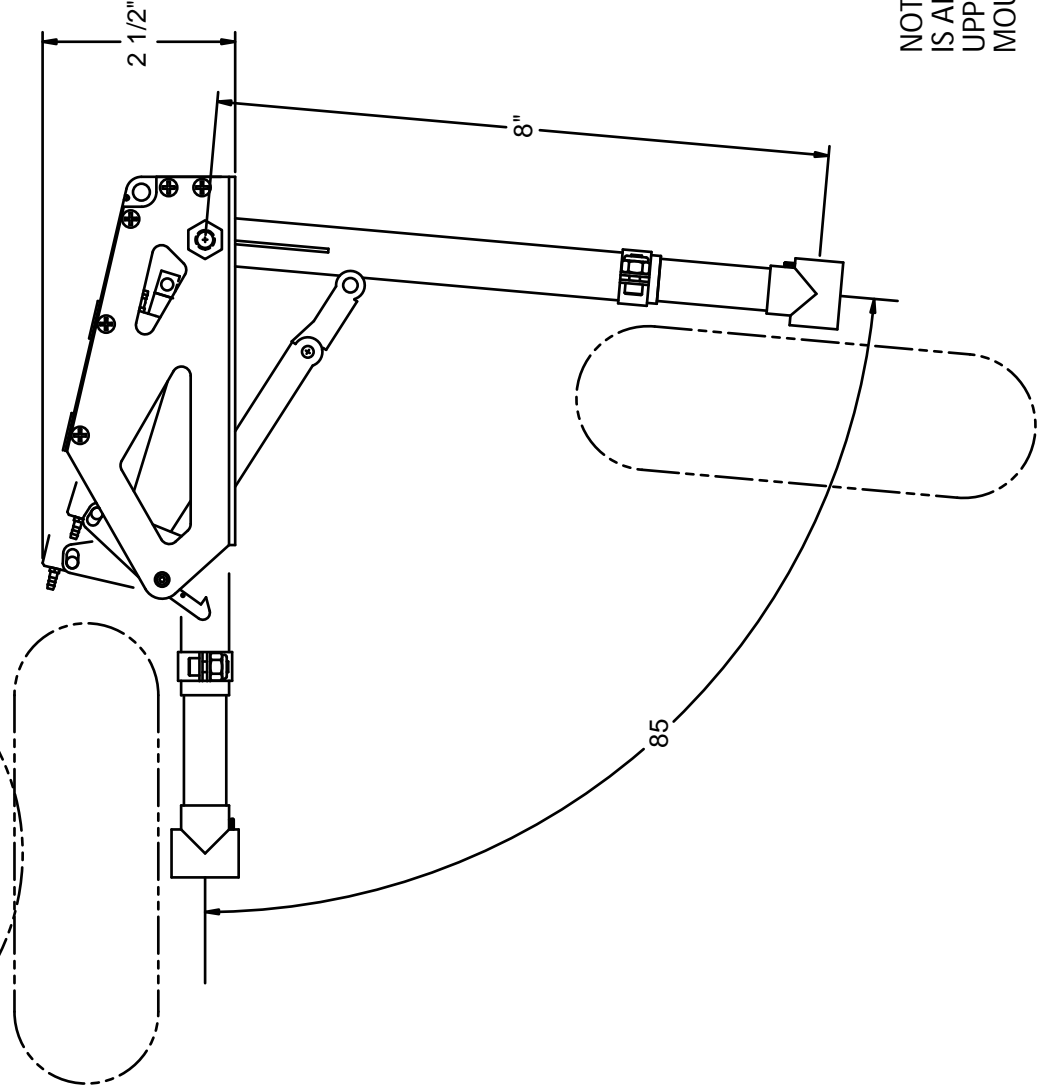

robot #152

85° NON ROTATING RETRACT

LEFT HAND GEAR SHOWN

6" WHEEL SHOWN ALL VIEWS

THIS DRAWING ITS CONTENTS AND INFORMATION, ARE CONFIDENTIAL, AND THE PROPERTY OF ROBOT MFG. INC. IT MAY NOT BE USED, COPIED, AND / OR TRANSMITTED TO ANY PERSON, FIRM, OR CORPORATION WITHOUT THE PRIOR WRITTEN APPROVAL OF ROBOT MFG. INC.

NOTE: TOE IN OR OUT IS ADJUSTABLE BY THE UPPER TOURQUE LINK MOUNT