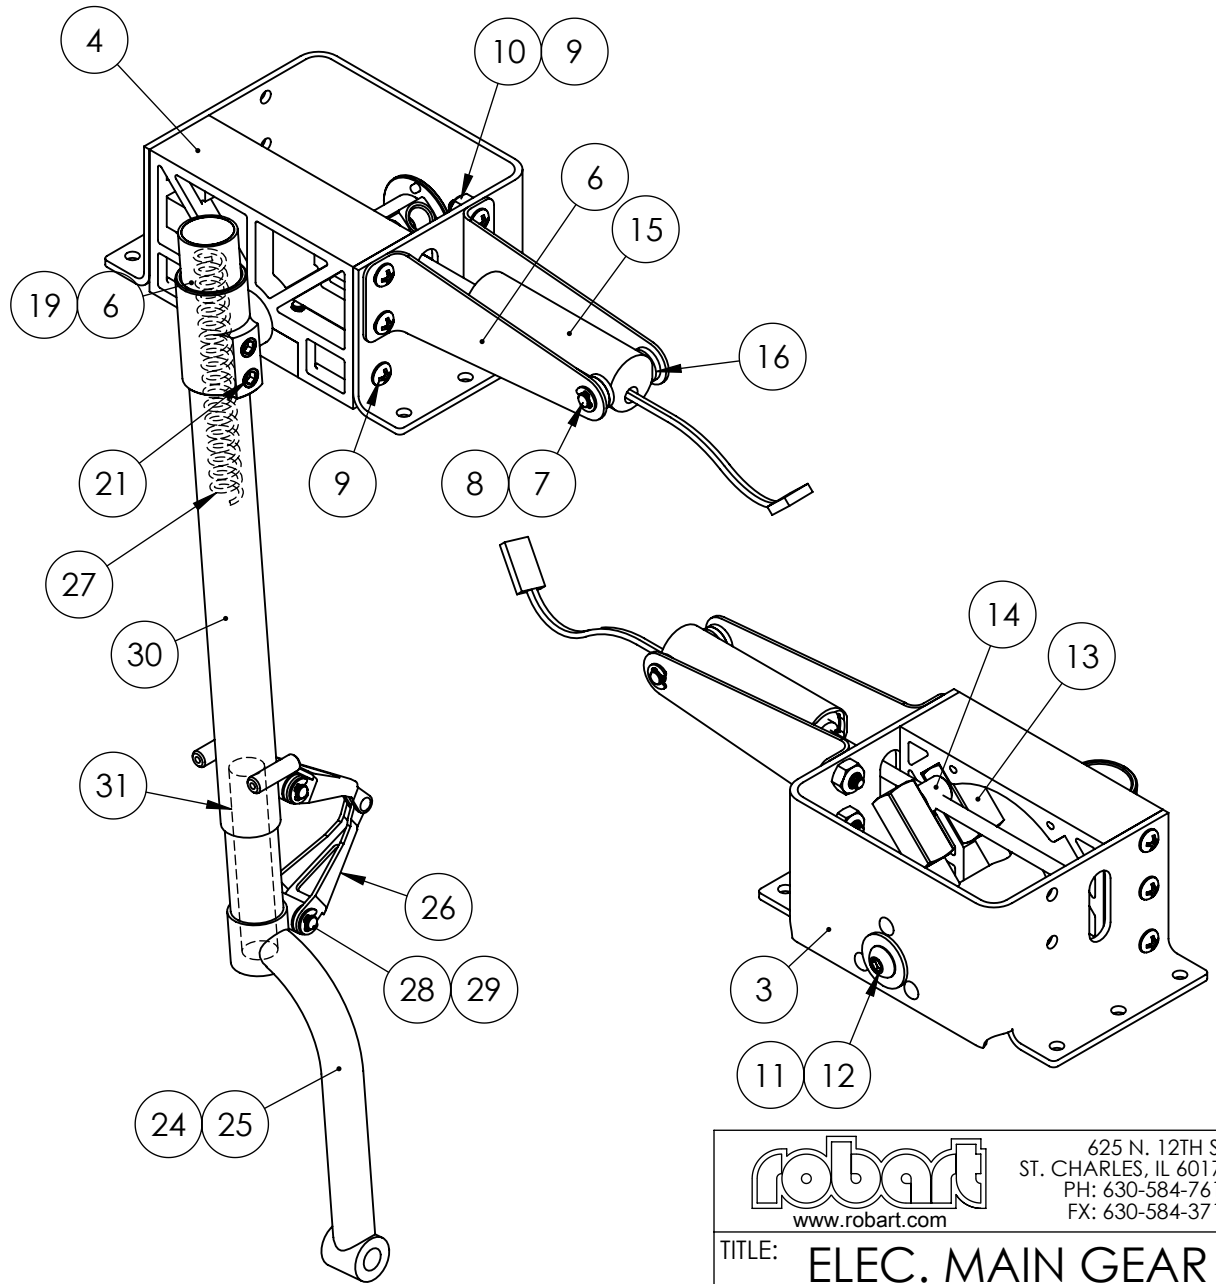

SPARE PARTS LIST

QTY.	ITEM NO.	DESCRIPTION	PART NUMBER
1	1	ELEC. RETRACT ASSEMBLY (RH)	145164A
1	2	ELEC. RETRACT ASSEMBLY (LH)	145165A
1	3	FRAME ASSEMBLY	145152A
1	4	HOUSING ASSEMBLY	145110A
1	5	TRUNION - LH	145163A
2	6	CYLINDER BRACKET	145112M
1	7	CYLINDER CLEVIS PIN	150540M
2	8	E-CLIP	1039F
8	9	#6-32 X 3/8" PHMS	1071F
2	10	#6-32 LOCK NUT	1041F
1	11	#10 FLAT WASHER	1075F
1	12	#10-32 BHCS	1021F
2	13	CAM BLOCK	145E020M
1	14	LINKAGE BARREL	620029M
1	15	ELECTRIC ACTUATOR	145E-532P
3	16	NYLON SPACER - BLACK	1203F
1	17	TRUNION - RH	145162A
1	18	TRUNION SHAFT	145217M
1	19	STRUT CLAMP	145118M
2	20	CAM SHAFT	145115M
2	21	1/4-28 X 1/4" SET SCREW	1212F
1	22	STRUT ASSEMBLY (RH)	145205A
1	23	STRUT ASSEMBLY (LH)	145206A
1	24	OLEO RAM WELDMENT - RH	145225A
1	25	OLEO RAM WELDMENT (LH)	145224A
1	26	TORQUE LINK ASSEMBLY	150107A
1	27	COMPRESSION SPRING	150019P
2	28	CLEVIS PIN	150002M
2	29	E-CLIP	1039F
1	30	UPPER STRUT WELDMENT	145223A
1	31	WOOD PLUG	145002M

robart
www.robart.com

625 N. 12TH ST.
ST. CHARLES, IL 60174
PH: 630-584-7616
FX: 630-584-3712

TITLE: **ELEC. MAIN GEAR
145-6E
(RH SHOWN)**

145-6ESP

REV -

906-428M

PROPRIETARY AND CONFIDENTIAL

THE INFORMATION CONTAINED IN THIS DRAWING IS THE SOLE PROPERTY OF ROBART MANUFACTURING. ANY REPRODUCTION IN PART OR AS A WHOLE WITHOUT THE WRITTEN PERMISSION OF ROBART MANUFACTURING IS PROHIBITED.

	NAME	DATE
DRAWN	J.REHAK	12JUN13
CHECKED		