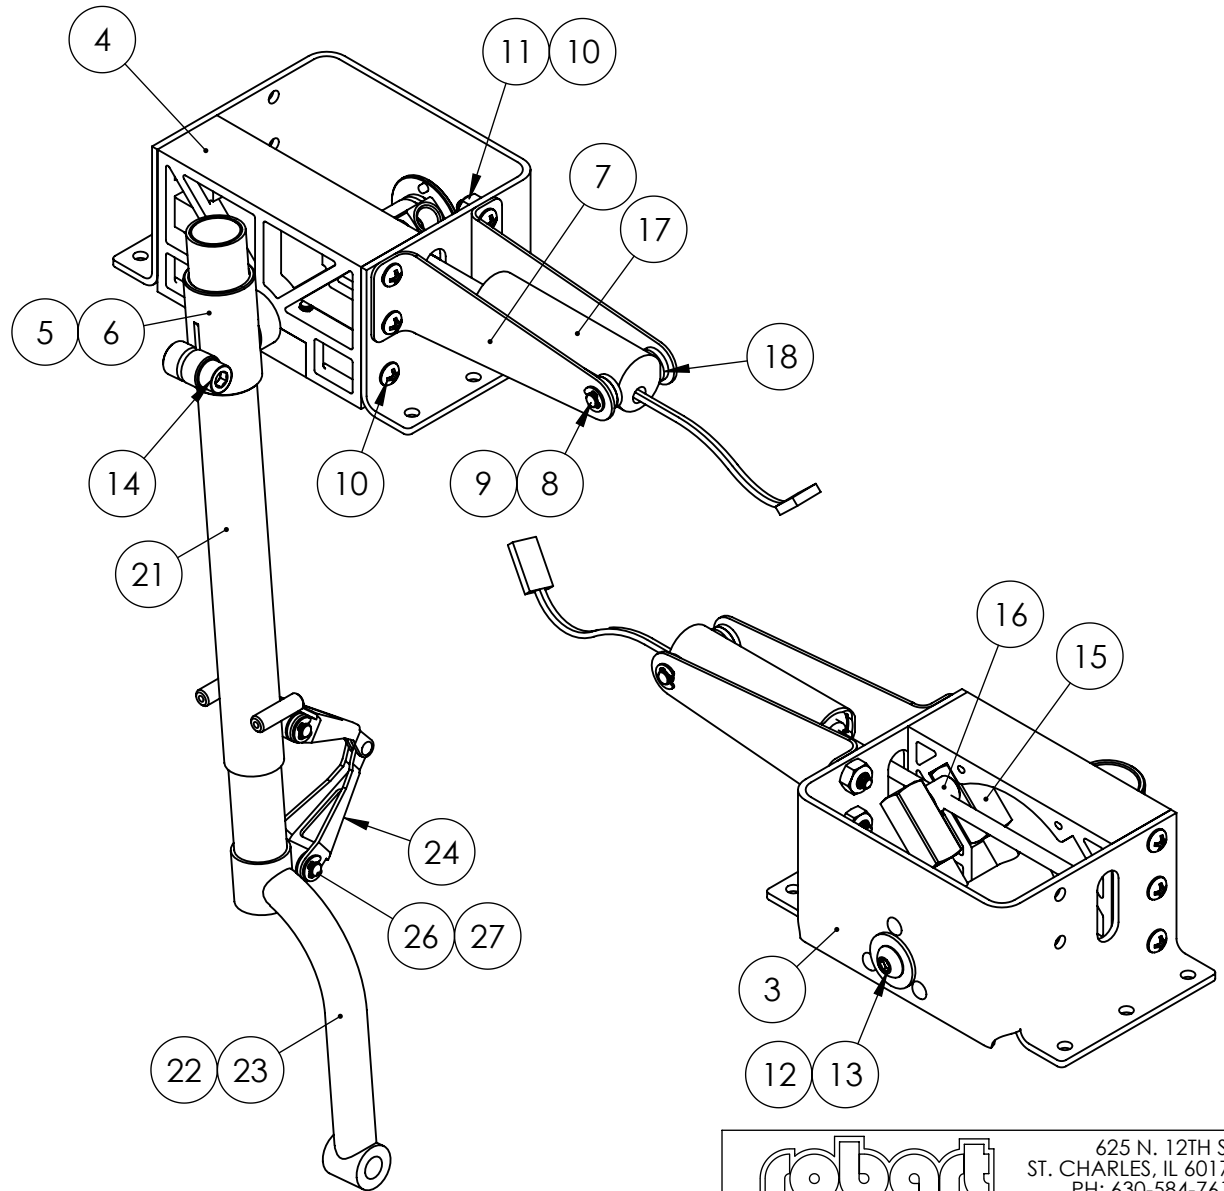

SPARE PARTS LIST

QTY.	ITEM NO.	DESCRIPTION	PART NUMBER
1	1	ELEC. RETRACT ASSEMBLY (RH)	145164A
1	2	ELEC. RETRACT ASSEMBLY (LH)	145165A
1	3	FRAME ASSEMBLY	145152A
1	4	HOUSING ASSEMBLY	145110A
1	5	TRUNION - RH	145162A
1	6	TRUNION - LH	145163A
2	7	CYLINDER BRACKET	145112M
1	8	CYLINDER CLEVIS PIN	150540M
2	9	E-CLIP	1039F
8	10	#6-32 X 3/8" PHMS	1071F
2	11	#6-32 LOCK NUT	1041F
1	12	#10 FLAT WASHER	1075F
1	13	#10-32 BHCS	1021F
1	14	#10-32 X 1/2 SHCS	1072F
2	15	CAM BLOCK	145E020M
1	16	LINKAGE BARREL	620029M
1	17	ELECTRIC ACTUATOR	145E-532P
3	18	NYLON SPACER - BLACK	1203F
1	19	STRUT ASSEMBLY (RH)	145105A
1	20	STRUT ASSEMBLY (LH)	145106A
1	21	UPPER STRUT WELDMENT	145123A
1	22	OLEO RAM WELDMENT (LH)	145124A
1	23	OLEO RAM WELDMENT (RH)	145125A
1	24	TORQUE LINK ASSEMBLY	150107A
1	25	COMPRESSION SPRING	150019P
2	26	CLEVIS PIN	150002M
2	27	E-CLIP	1039F
1	28	WOOD PLUG	145001M

robart
www.robart.com

625 N. 12TH ST.
ST. CHARLES, IL 60174
PH: 630-584-7616
FX: 630-584-3712

TITLE: **ELEC. MAIN GEAR
145-5E
(RH SHOWN)**

145-5ESP

REV -

906-414M

PROPRIETARY AND CONFIDENTIAL

THE INFORMATION CONTAINED IN THIS DRAWING IS THE SOLE PROPERTY OF ROBART MANUFACTURING. ANY REPRODUCTION IN PART OR AS A WHOLE WITHOUT THE WRITTEN PERMISSION OF ROBART MANUFACTURING IS PROHIBITED.

	NAME	DATE
DRAWN	J.REHAK	19MAR13
CHECKED		