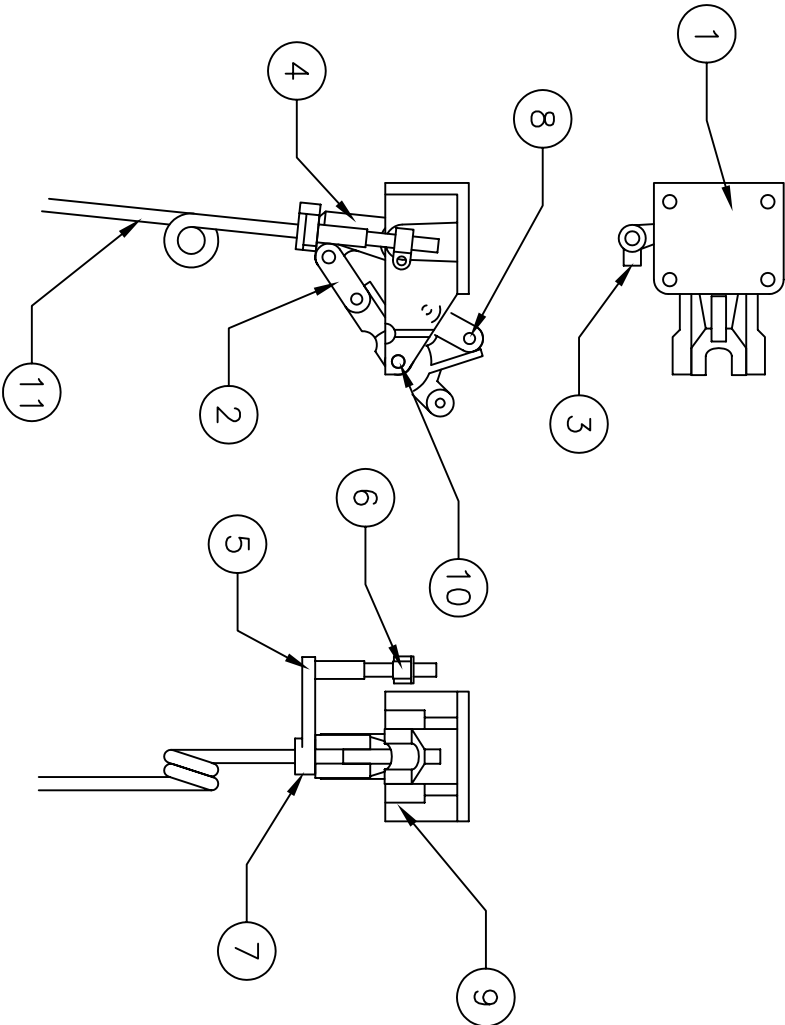

** THIS IS YOUR SPARE PARTS LIST. SAVE FOR FUTURE REFERENCE, ORDER BY PART NUMBER. CURRENT PRICES WILL BE QUOTED.**

SPARE PARTS LIST

QTY	ITEM	DESCRIPTION	ASSY/PART #
1	1	MSRTW BASE	122-002M
2	2	DRAG LINK LARGE	124-004M
1	3	MSRTW YOKE	122-003M
1	4	MSRTW TRUNION	122-005M
1	5	MSRTW STEERING ARM	122-006M
1	6	MSRTW CLEVIS COLLAR	122-007M
1	7	MSRTW LEGG COLLAR	122-008M
2	8	2-56 x 5/16 PFHMS	1058F
2	9	4-40 x 5/16 SSS ZINC	1011F
3	10	2-56 x 1/4 SSS	1004F
1	11	1/2A NOSE GEAR WIRE	124-001M
	12		

CHK'D BY			MFG. INC. 625 N. 12TH ST. ST. CHARLES, IL (630)584-7616
DRAWN BY	J. REHAK		
DATE	6-7-02	TITLE	MICRO NOSE GEAR
MODEL No.	124		MECH RETRACT 5/32" WIRE

FACTORY REPAIR FEE= \$25.00 PLUS PARTS

906-151M