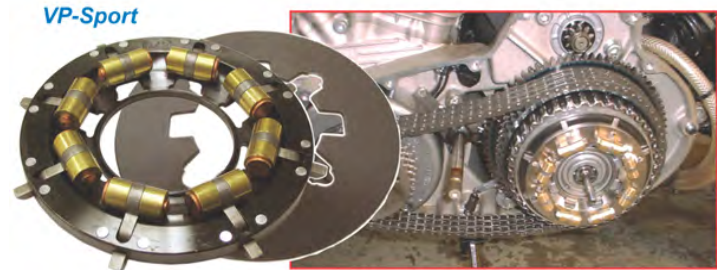

On 1991 to 1993 Sportster ----- VP-Sport

As there is little clearance between the VP clutch and the primary case it is not possible to install VP005-150,190, 240, 320 on the early 1991-93 XL models with a standard primary cover. On '91 to '93 Sportster requires a '94 to '03 primary cover due to a clearance issue. When purchasing, please make careful note of your bike's year model. A normal VP clutch installation is possible by using one of the following primary covers:

- #25430-94A [Polished] •#25460-94 [Chrome] •#25471-97Y [Silver]

To make sure note down the bike identification number.

1 HD 4 CA M 1 M Y 110000

M-1991 Model

N-1992 Model

P-1993 Model