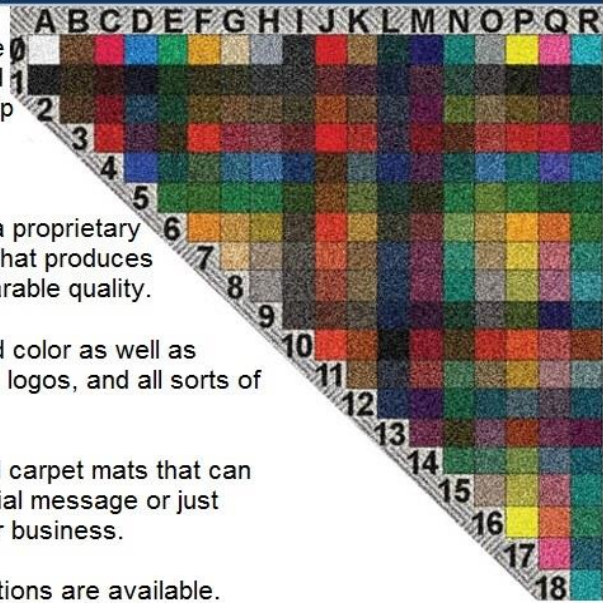

Standard Dimensions and Solid Colors

Dimensions

3' x 4' (33" x 45")
3' x 5' (33" x 57")
3' x 6' (33" x 68")
3' x 10' (33" x 115")
4' x 6' (45" x 68")
4' x 8' (45" x 91")
4' x 10' (45" x 115")
4' x 12' (45" x 139")
5' x 8' (57" x 91")
5' x 10' (57" x 115")
5' x 12' (57" x 139")
5' x 20' (57" x 230")

Logo Mats w/ MEGA HOLD BACKING

3' x 4' (33" x 45")
3' x 5' (33" x 57")
3' x 10' (33" x 115")
4' x 6' (45" x 68")

▶ Constructed from plush 24 ounce nylon 6.6 yarn on a premium skid proof nitrile rubber backing to help eliminate movement on low pile carpet and vinyl floors.

▶ Our logo floor mats incorporate a proprietary computer-injection dye process that produces solids and/or designs of incomparable quality.

▶ This process can blend any solid color as well as generate designs for messages, logos, and all sorts of specialty mats.

▶ We offer a wide array of colorful carpet mats that can be designed to deliver that special message or just enhance the appearance of your business.

▶ Vertical and horizontal configurations are available.

▶ Electronic artwork must be provided in a high resolution format.