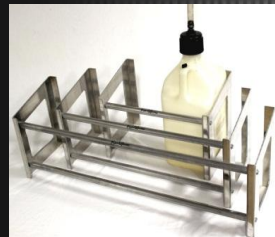

Available in Black, White, Red or Blue

Replica Graphics for Wheeled X-Frame Trays

Trailer Accessories

Tire Racks

48", 64", and 96" Lengths
Aluminum Finish, White, or Replica Graphics
(Custom Lengths Available)

Fuel Jug Racks

1 Jug, 2 jug, 3 jug, 4 jug configurations
Aluminum Finish, White, or Replica Graphics

Towel Rack

Aluminum Finish or White Powdercoat

Motor Storage Rack

Aluminum Finish or White Powdercoat

Tie Down Rack