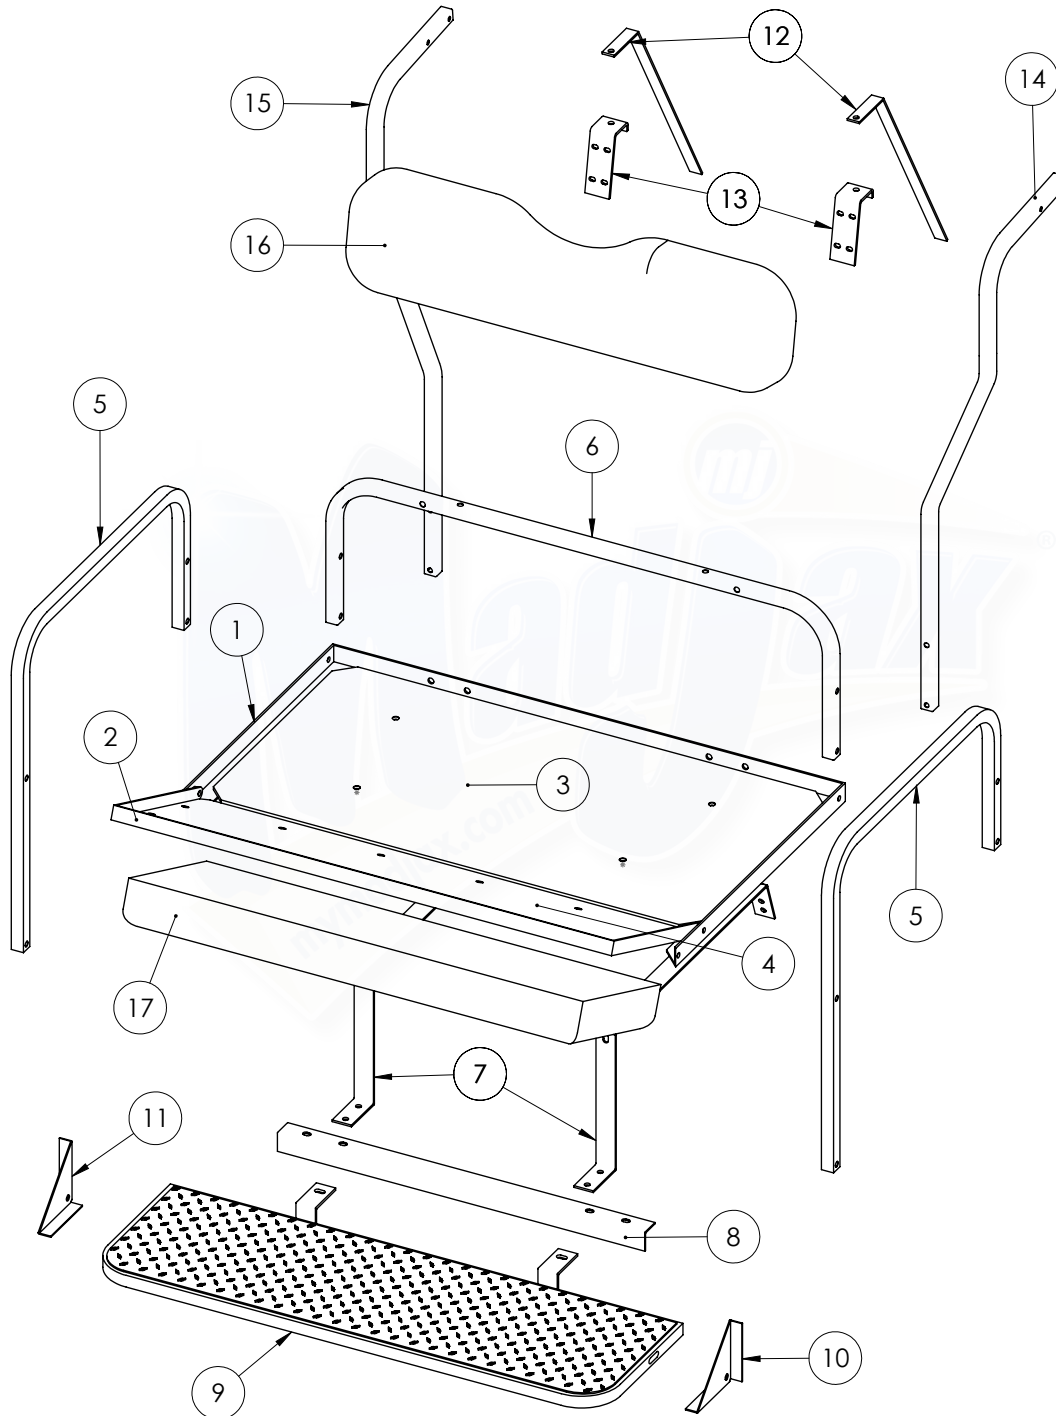

Madjax® Rear Flip Seat : Fits Club Car® DS®

MJRS1001/MJRS1001W

No.	Part No.	Description	QTY
1	W01-8-1	Seat Frame Main	1
2	W01-8-2	Seat Frame Flip	1
3	W01-8-6	Main Poly Board	1
4	W01-8-7	Flip Poly Board	1
5	W01-2-2	Arm Rest	2
6	W01-8-5	Horizontal Frame Bracket	1
7	W01-2-3	Main/Bagwell Bracket	1
8	W01-2-7	Bumper Bracket	1
9	W01-2-1	Foot Plate DS	1
10	W01-8-4	Foot Plate Bracket-Right	1

No.	Part No.	Description	QTY
11	W01-8-3	Foot Plate Bracket-Left	1
12	W01-2-4	Front Lean Back Bracket	2
13	W01-8-8	Lean Back Bracket	2
14	W01-2-6	Rear Strut-Right	1
15	W01-6-5	Rear Strut-Left	1
16	W01-2-9	Rear Lean Back Cushion DS - Tan	1
	W01-2-11	Rear Lean Back Cushion DS - White	
17	W01-2-10	Rear Seat Cushion DS - Tan	1
	W01-2-12	Rear Seat Cushion DS - White	
18	W01-2-8	Hardware Pack - DS	1