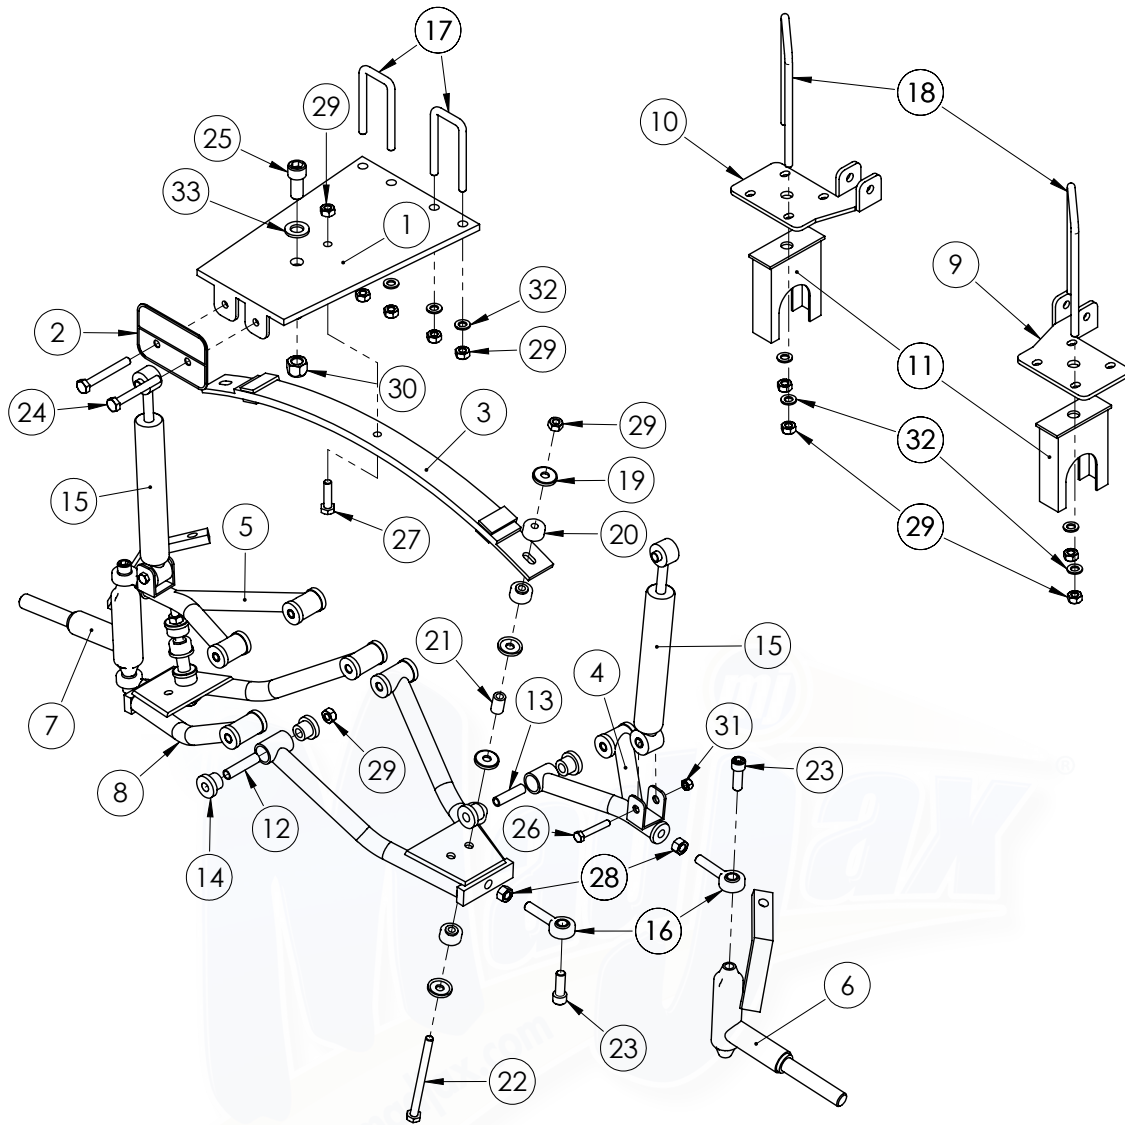

# Madjax® 6 inch A-Arm Lift Kit : Fits E-Z-Go® RXV®

## 16-007

No.	Part No.	Description	QTY
1	W16-4-2	Front Main Bracket RXV	1
2	W16-4-3	MJFX Logo Plate RXV	1
3	W16-4-4	Front Leaf Spring RXV	1
4	W16-4-5	Upper A-Arm RXV - Left	1
5	W16-4-6	Wpper A-Arm RXV - Right	1
6	W16-4-7	Front Spindle 6.0 RXV - Left	1
7	W16-4-8	Front Spindle 6.0 RXV - Right	1
8	W16-4-9	Lower Control Arm RXV	2
9	W16-4-10	Rear Suspension Mounting Plate RXV - Left	1
10	W16-4-11	Rear Suspension Mounting Plate RXV - Right	1
11	W16-4-12	Rear Lift Block 6.0 RXV	2
12	W16-8-6	55mm Bolt Sleeve	4
13	W16-8-9	48.5mm Bolt Sleeve	2
14	W16-8-1	Upper A-Arm/Lower Control Arm Bushing	16
15	W16-4-13	RXV Shock	2
16	W16-8-3	Heim Joint	4
17	W16-4-14	U-Bolt 62.5mm x 110mm	2
18	W16-8-5	U-Bolt 106mm x 180mm	2

No.	Part No.	Description	QTY
	W16-8-12	Front Leaf Spring Bolt Assembly 6.0	2
19		Leaf Spring Bushing Cap	4
20		Leaf Spring Bushing	4
21		25mm Bolt Sleeve	1
22		M10x140 Hex Head Bolt	1
29		M10 Locking Nut	1
	W16-4-1	RXV Lift Kit Hardware Pack	
23		M12x35 Hex Socket Cap Bolt	4
24		M10x80 Hex Head Bolt	8
25		M16x35 Hex Socket Cap Bolt	1
26		M8x50 Hex Head Bolt	2
27		M10x40 Hex Head Bolt	1
28		M12 Nut	6
29		M10 Locking Nut	12
30		M16 Locking Nut	1
31		M8 Locking Nut	2
32		M10x20 Flat Washer	16
33		M16x32 Flat Washer	1