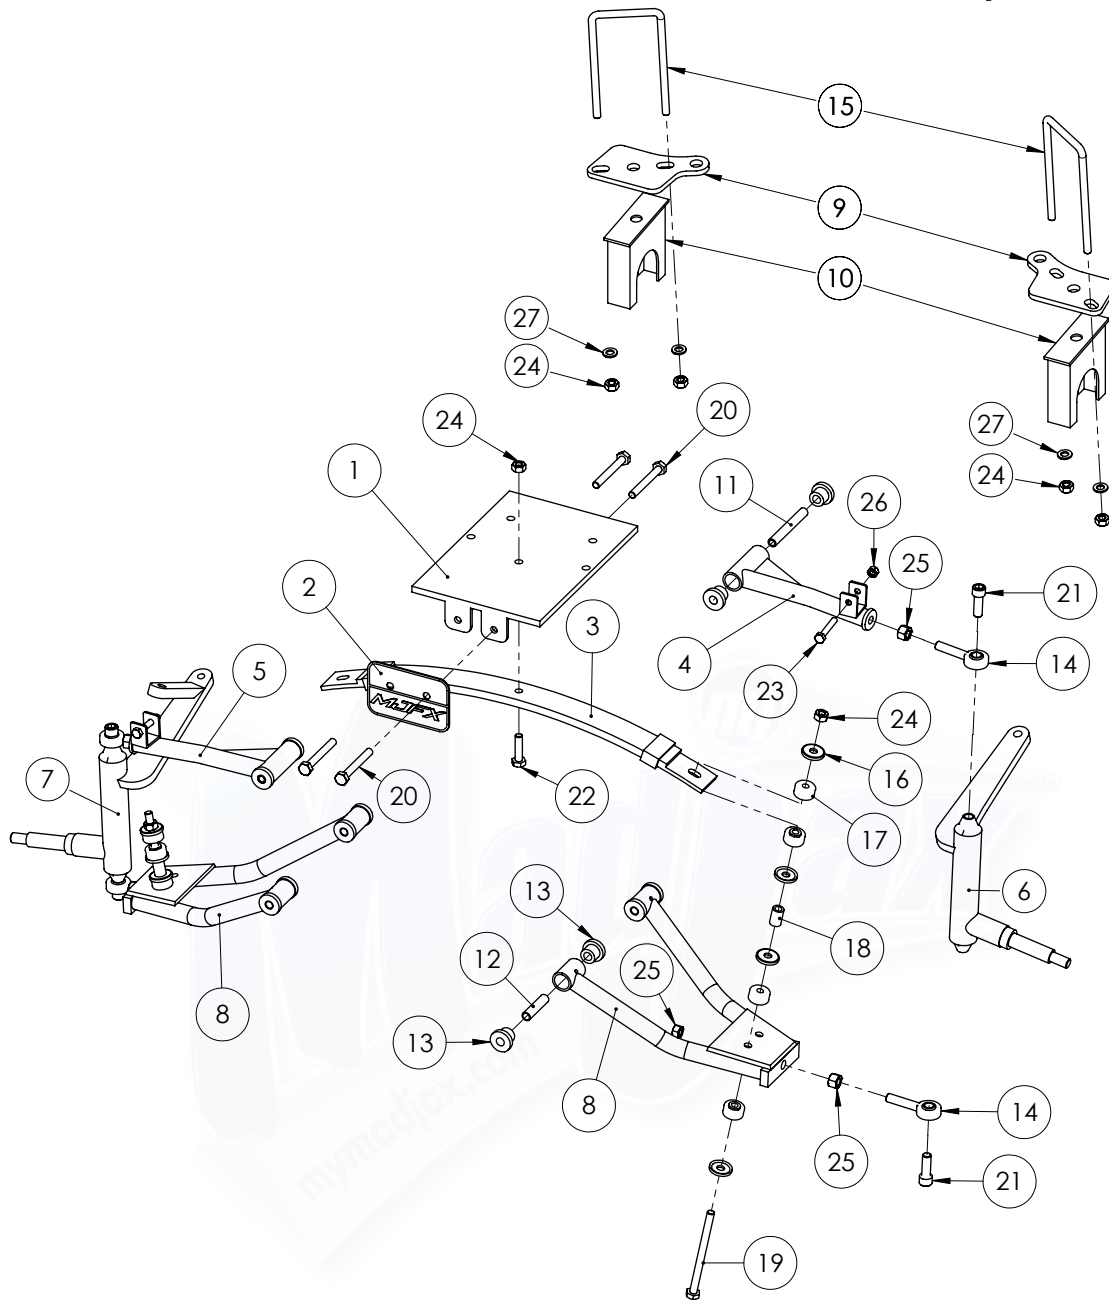

Madjax® 6 Inch A-Arm Lift Kit : Fits Club Car® DS® (Steel Caps)

16-003

No.	Part No.	Description	QTY
1	W16-2-5	Front Main Bracket DS	1
2	W16-2-19	MJFX Logo Plate DS	1
3	W16-2-6	Front Leaf Spring DS	1
4	W16-2-3	Left Upper A-Arm DS	1
5	W16-2-4	Right Upper A-Arm DS	1
6	W16-2-9	Front Spindle DS 6.0 Steel Caps - Left	1
7	W16-2-10	Front Spindle DS 6.0 Steel Caps - Right	1
8	W16-2-2	Lower Control Arm DS	2
9	W16-1-9	Rear Suspension Mounting Plate - Club Car	2
10	W16-1-5	Rear 6-inch Lift Block - Club Car	2
11	W16-2-18	95mm Bolt Sleeve	2
12	W16-8-6	55mm Bolt Sleeve	4
13	W16-8-1	Upper A-Arm/Lower Control Arm Bushing	12
14	W16-8-3	Heim Joint	4
15	W16-8-5	U-Bolt 106mm x 180mm	2

No.	Part No.	Description	QTY
	W16-8-11	Front Leaf Spring Bolt Assembly 6.0	2
16		Leaf Spring Bushing Cap	4
17		Leaf Spring Bushing	4
18		25mm Bolt Sleeve	1
19		M10x140 Hex Head Bolt	1
24		M10 Locking Nut	1
	W16-2-1	DS Lift Kit Hardware Pack	1
20		M10x80 Head Head Bolt	4
21		M12x35 Hex Socket Cap Bolt	4
22		M10x40 Head Head Bolt	1
23		M8x50 Hex Head Bolt	2
24		M10 Locking Nut	10
25		M12 Nut	6
26		M8 Locking Nut	2
27		M10x20 Flat Washer	4