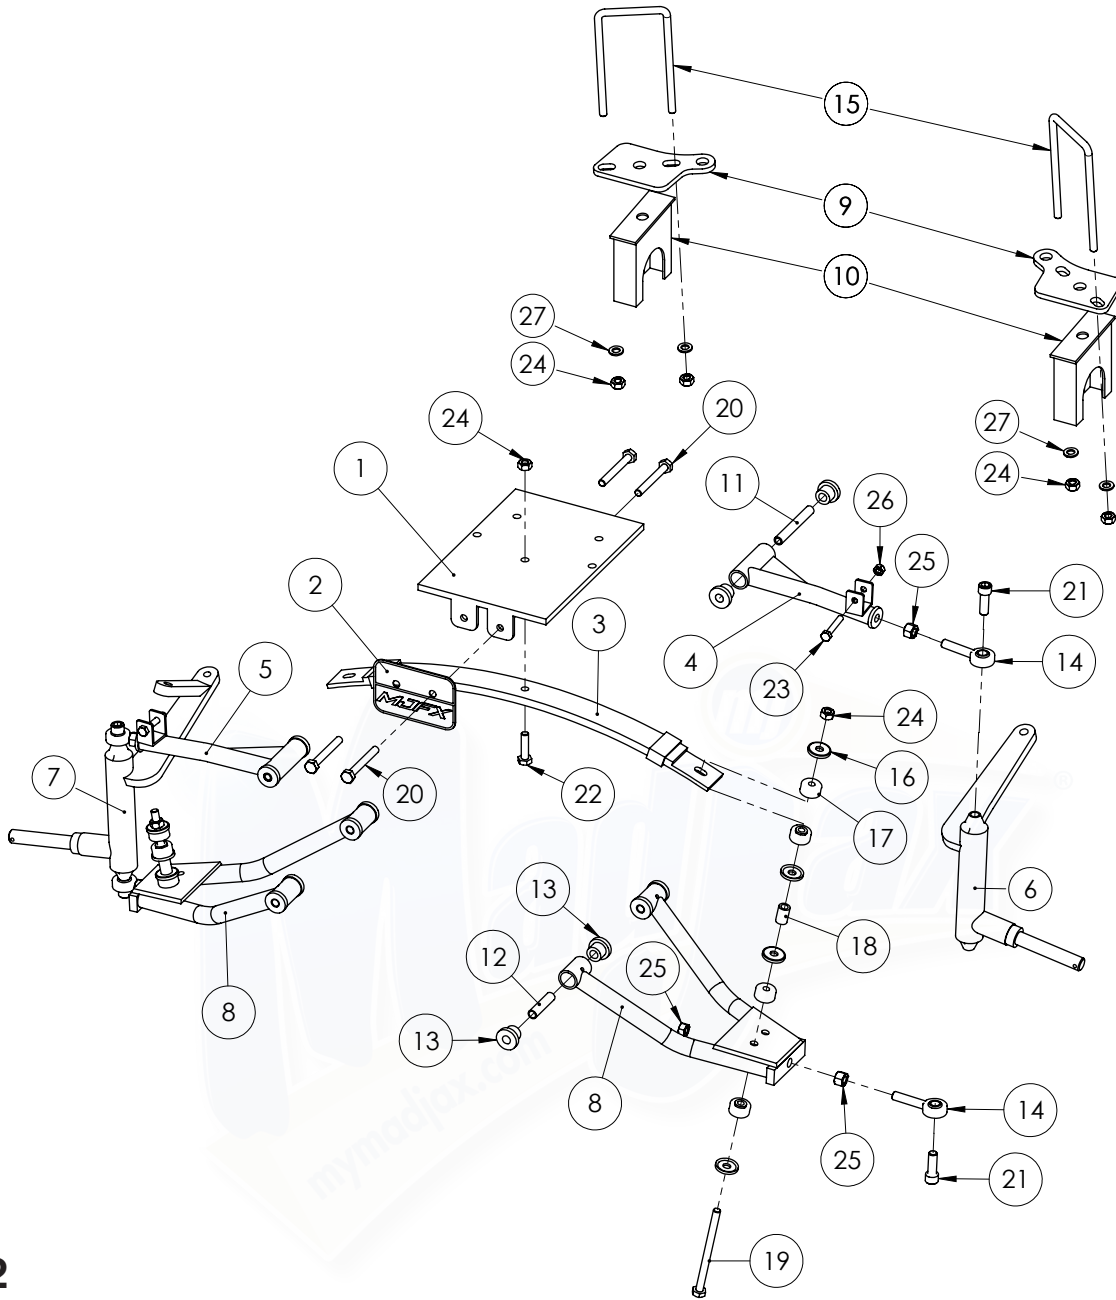

# Madjax® 6 Inch A-Arm Lift Kit : Fits Club Car® DS® (Plastic Caps)

## 16-002

No.	Part No.	Description	QTY
1	W16-2-5	Front Main Bracket DS	1
2	W16-2-19	MJFX Logo Plate DS	1
3	W16-2-6	Front Leaf Spring DS	1
4	W16-2-3	Left Upper A-Arm DS	1
5	W16-2-4	Right Upper A-Arm DS	1
6	W16-2-7	Front Spindle DS 6.0 Plastic Caps - Left	1
7	W16-2-8	Front Spindle DS 6.0 Plastic Caps - Right	1
8	W16-2-2	Lower Control Arm DS	2
9	W16-1-9	Rear Suspension Mounting Plate - Club Car	2
10	W16-1-5	Rear 6-inch Lift Block - Club Car	2
11	W16-2-18	95mm Bolt Sleeve	2
12	W16-8-6	55mm Bolt Sleeve	4
13	W16-8-1	Upper A-Arm/Lower Control Arm Bushing	12
14	W16-8-3	Heim Joint	4
15	W16-8-5	U-Bolt 106mm x 180mm	2

No.	Part No.	Description	QTY
	W16-8-11	Front Leaf Spring Bolt Assembly 6.0	2
16		Leaf Spring Bushing Cap	4
17		Leaf Spring Bushing	4
18		25mm Bolt Sleeve	1
19		M10x140 Hex Head Bolt	1
24		M10 Locking Nut	1
	W16-2-1	DS Lift Kit Hardware Pack	1
20		M10x80 Head Head Bolt	4
21	W16-8-13	M12x35 Hex Socket Cap Bolt	4
22		M10x40 Head Head Bolt	1
23		M8x50 Hex Head Bolt	2
24		M10 Locking Nut	10
25		M12 Nut	6
26		M8 Locking Nut	2
27		M10x20 Flat Washer	4