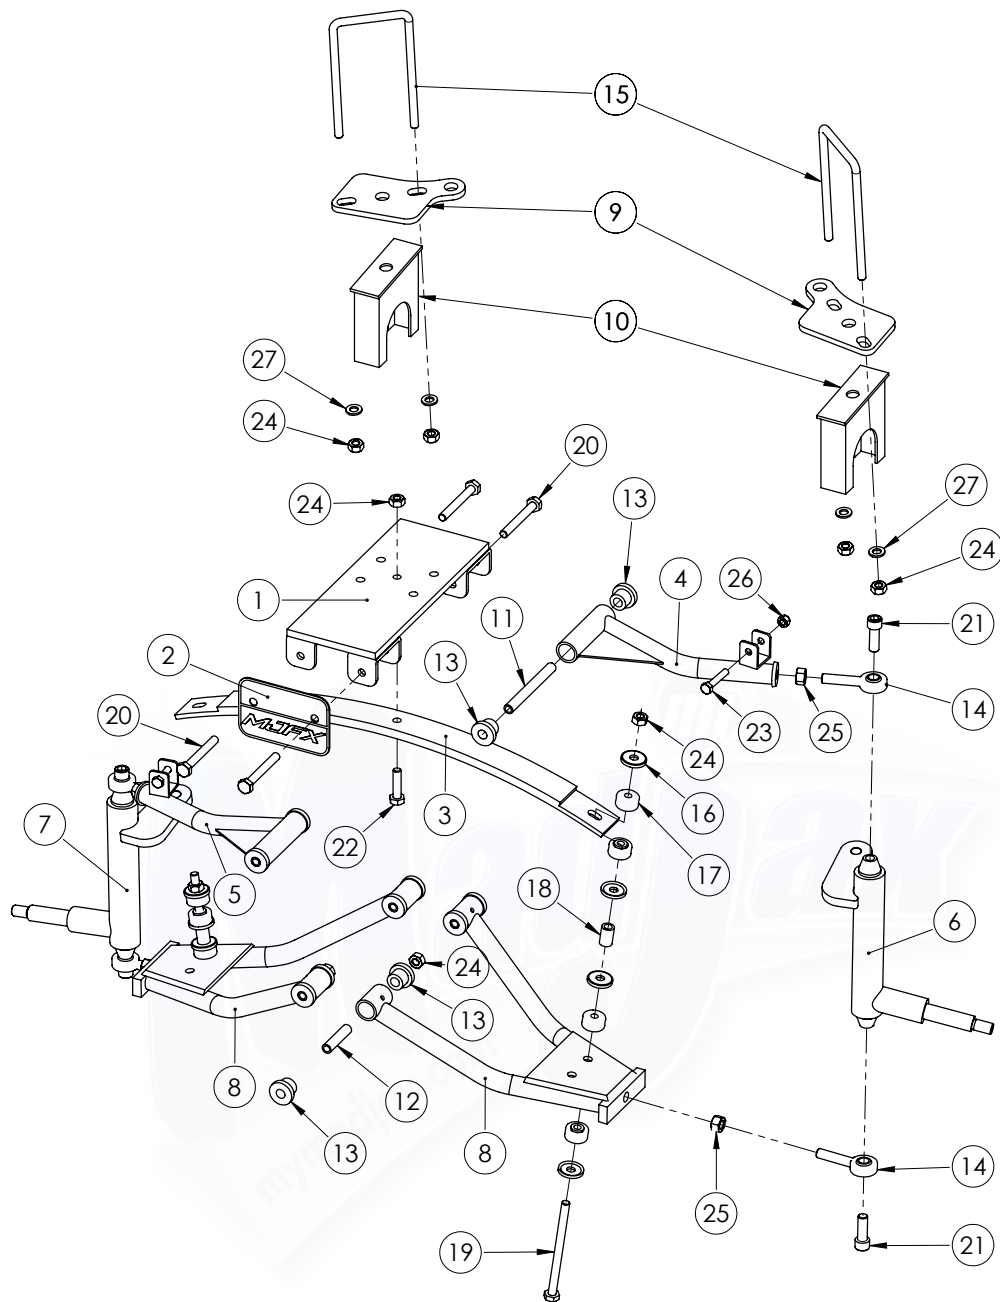

Madjax® 6 Inch A-Arm Lift Kit : Fits Club Car® Precedent®

16-001

No.	Part No.	Description	QTY
1	W16-1-4	Front Main Bracket - Precedent	1
2	W16-1-10	MJFX Logo Plate	1
3	W16-1-13	Front Leaf Spring - Precedent	1
4	W16-1-2	Left Upper A-Arm	1
5	W16-1-3	Right Upper A-Arm	1
6	W16-1-7	Left Spindle	1
7	W16-1-8	Right Spindle	1
8	W16-1-11	Lower Control Arm	2
9	W16-8-13	Rear Suspension Mounting Plate - Club Car	2
10	W16-1-5	Rear 6-inch Lift Block - Club Car	2
11	W16-1-17	116mm Bolt Sleeve	2
12	W16-8-6	55mm Bolt Sleeve	4
13	W16-8-1	Upper A-Arm/Lower Control Arm Bushing	12
14	W16-8-3	Heim Joint	4
15	W16-8-4	U-Bolt 106mm x 180mm	2

No.	Part No.	Description	QTY
	W16-8-11	Front Leaf Spring Bolt Assembly 6.0	2
16		Leaf Spring Bushing Cap	4
17		Leaf Spring Bushing	4
18		25mm Bolt Sleeve	1
19		M10x140 Hex Head Bolt	1
24		M10 Locking Nut	1
	W16-1-1	Precedent Lift Kit Hardware Pack	1
20		M10x80 Head Head Bolt	4
21		M12x35 Hex Socket Cap Bolt	4
22		M10x40 Head Head Bolt	1
23		M8x50 Hex Head Bolt	2
24		M10 Locking Nut	10
25		M12 Nut	6
26		M8 Locking Nut	2
27		M10x20 Flat Washer	4