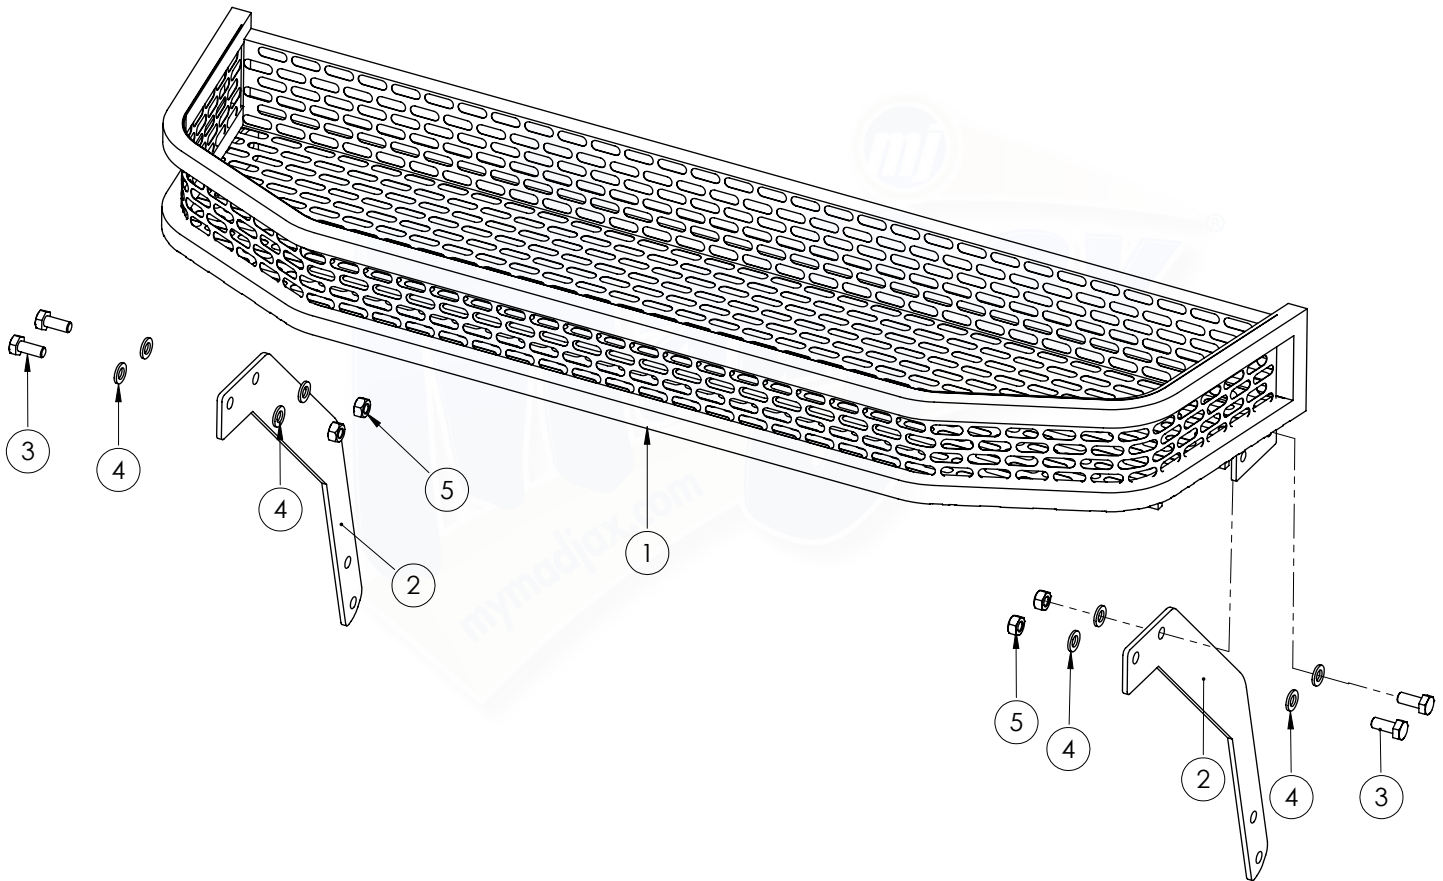

Madjax® Clays Basket : Fits Club Car® Precedent®

04-009

No.	Part No.	Description	QTY
1	W01-8-1	Basket	1
2	W04-9-1	Precedent Clays Mounting Brackets	2
	W04-9-2	Precedent Clays Hardware Pack	1
3		M10x25 Hex Head Bolt	4
4		M10x20 Flat Washer	4
5		M10 Locking Nut	4