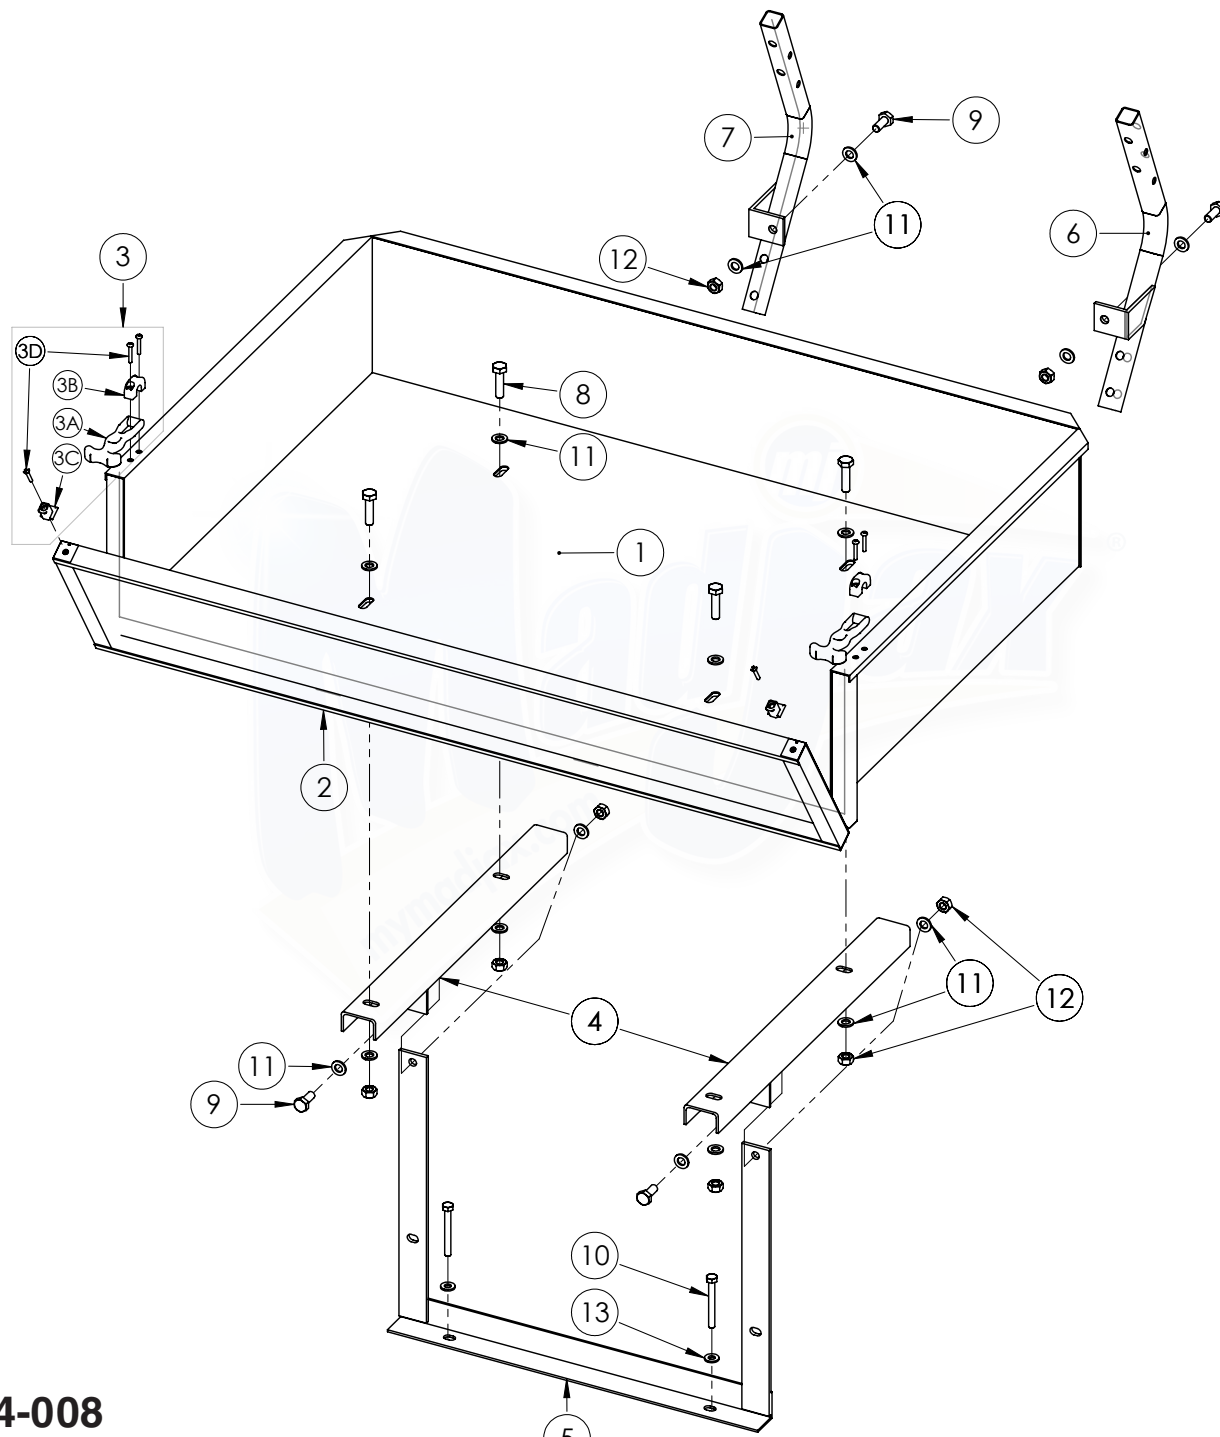

Madjax® Cargo Box and Brackets : Yamaha® G-Series®

04-008

No.	Part No.	Description	QTY	No.	Part No.	Description	QTY
1		Cargo Box - Steel	1	6	W01-6-5	Seat Mounting Bracket-Right	2
		Cargo Box - Aluminum	1	7	W01-6-4	Seat Mounting Bracket-Left	2
2	W04-1-2	Cargo Box Gate - Steel			W04-8-1	Cargo Box Hardware Pack - DRIVE	1
	W04-1-3	Cargo Box Gate - Aluminum		8		M10x40 Hex Head Bolt	4
3	W04-1-1	Cargo Box Latch and Hardware	1	9		M10x25 Hex Head Bolt	4
3A		Latch Handle	1	10		M8x70 Hex Head Bolt	2
3B		Latch Handle Mount	1	11		M10 Flat Washer	16
3C		Latch Handle Catch	1	12		M10 Locking Nut	8
3D		M6x30 Machine Screw	3	13		M8 Flat Washer	4
4		Cargo Box Bracket- G22	4	14		M8 Locking Nut	2
5	W01-2-3	Bagwell Bracket - G22	1				