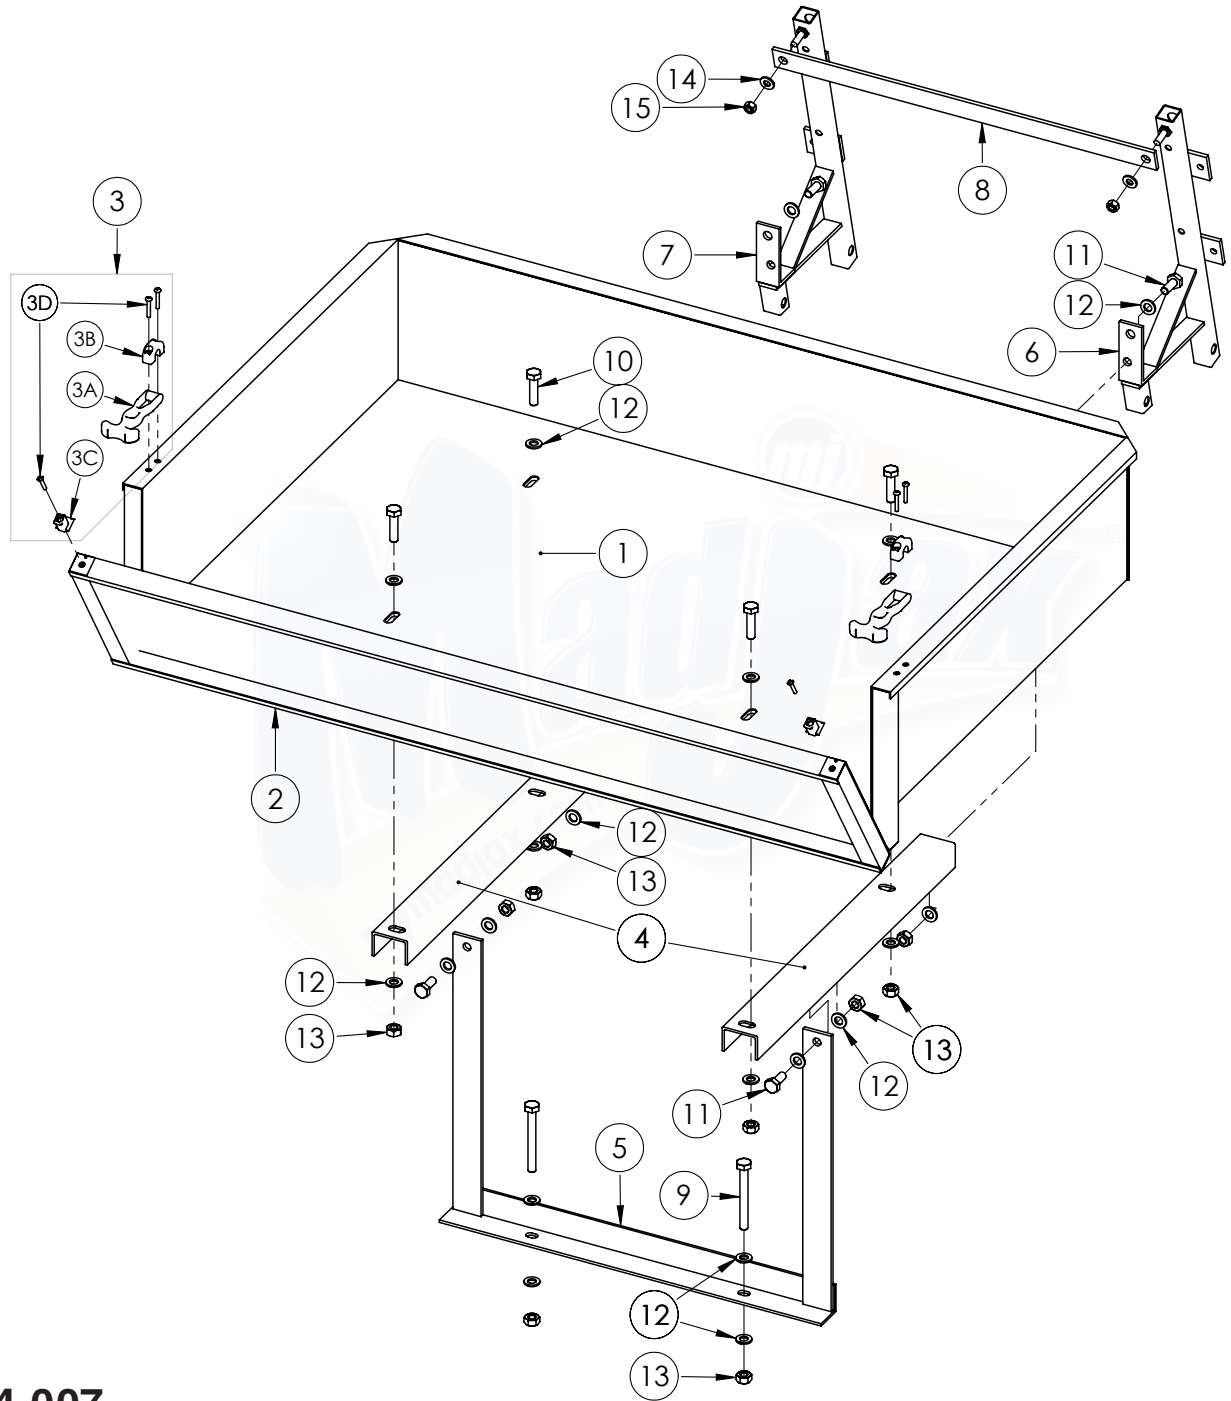

Madjax® Cargo Box and Brackets : Yamaha® Drive®

04-007

No.	Part No.	Description	QTY	No.	Part No.	Description	QTY
1		Cargo Box - Steel	1	6	W01-5-5	Main Bracket - Right	2
		Cargo Box - Aluminum	1	7	W01-5-4	Main Bracket - Left	2
2	W04-1-2	Cargo Box Gate - Steel		8	W01-5-9	Front Bracket Brace	
	W04-1-3	Cargo Box Gate - Aluminum			W04-7-3	Cargo Box Hardware Pack - DRIVE	1
3	W04-1-1	Cargo Box Latch and Hardware	1	9		M10x90 Hex Head Bolt	2
3A		Latch Handle	1	10		M10x40 Hex Head Bolt	4
3B		Latch Handle Mount	1	11		M10x25 Hex Head Bolt	2
3C		Latch Handle Catch	1	12		M10 Flat Washer	20
3D		M6x30 Machine Screw	3	13		M10 Locking Nut	10
4	W04-7-1	Cargo Box Mounting Bracket	4	14		M8 Flat Washer	2
5	W04-7-2	Bagwell Bracket - DRIVE	1	15		M8 Locking Nut	2