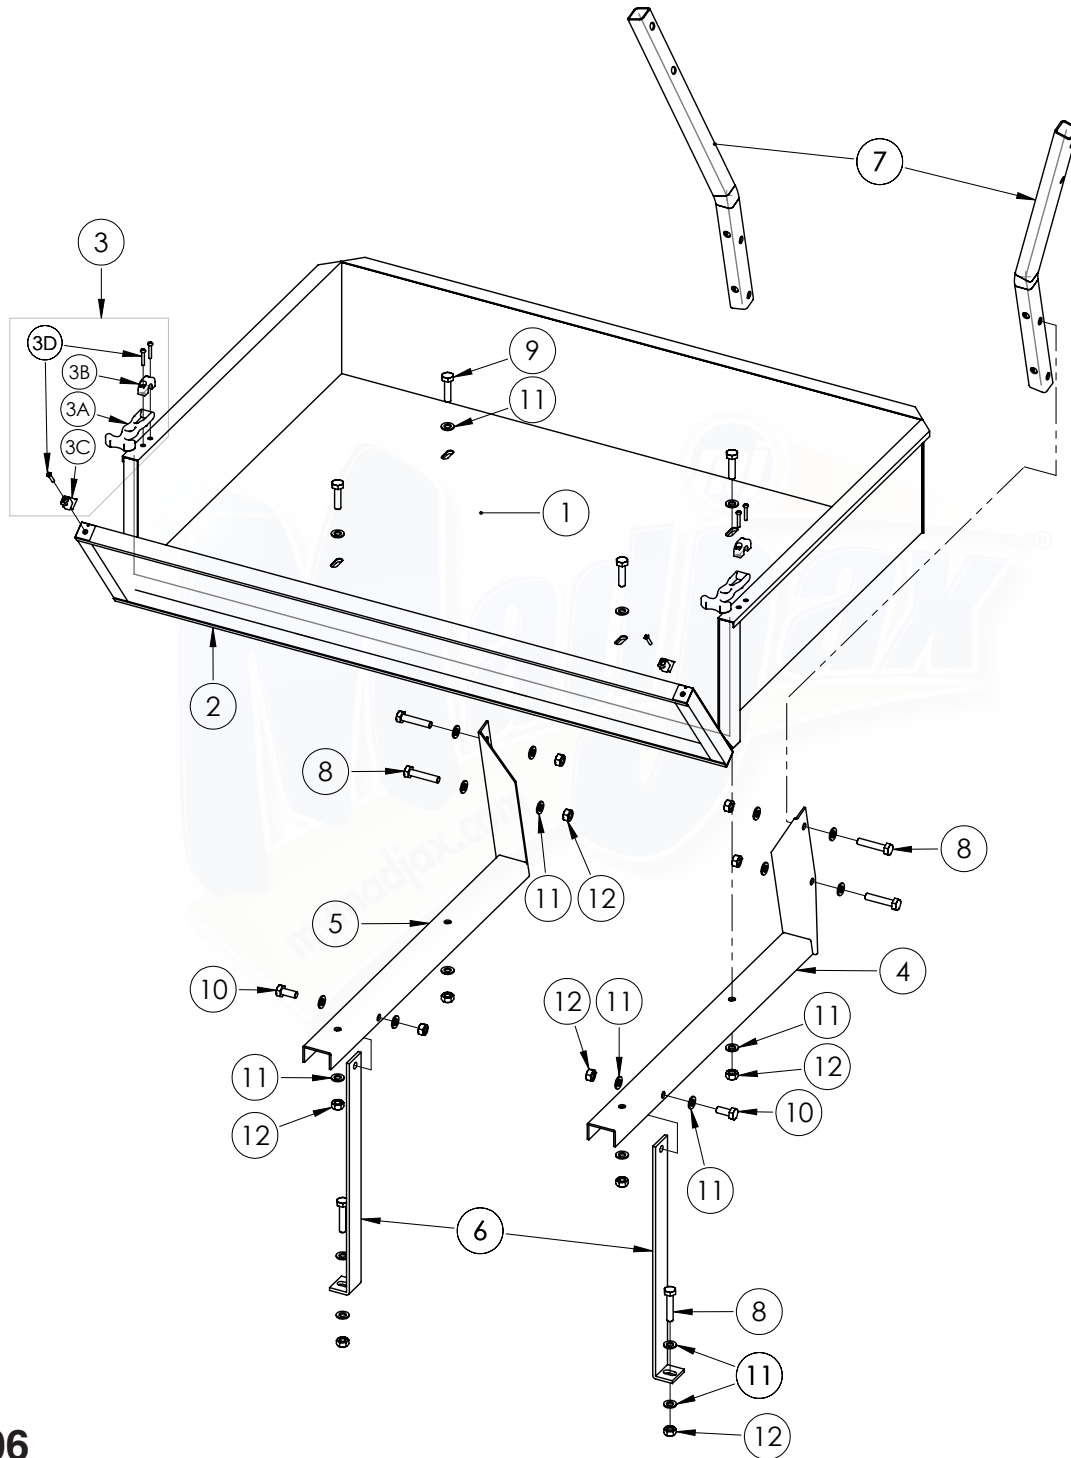

Madjax® Cargo Box and Brackets : E-Z-Go® RXV®

04-006

No.	Part No.	Description	QTY
1		Cargo Box - Steel	1
		Cargo Box - Aluminum	1
2	W04-1-2	Cargo Box Gate - Steel	
	W04-1-3	Cargo Box Gate - Aluminum	
3	W04-1-1	Cargo Box Latch and Hardware	1
3A		Latch Handle	1
3B		Latch Handle Mount	1
3C		Latch Handle Catch	1
3D		M6x30 Machine Screw	3
4	W04-6-2	RXV Main Bracket Right	4

No.	Part No.	Description	QTY
5	W04-6-1	RXV Main Bracket Left	1
6	W04-6-3	Bagwell Bracket	2
7	W01-4-11	Main Bracket	2
	W04-6-4	Cargo Box Hardware Pack RXV	1
8		M10x90 Hex Head Bolt	4
9		M10x40 Hex Head Bolt	4
10		M10x25 Hex Head Bolt	2
11		M10 Flat Washer	20
12		M10 Locking Nut	10