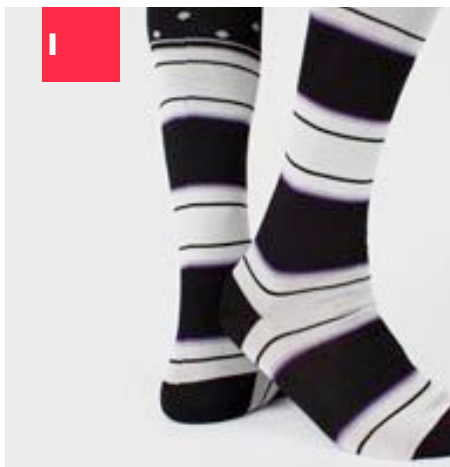

Sizes

36-41

**4** CALZA SPORT  
WOMANS SPORT SOCKS

Code

WA12I21

Sizes

36-41

**1** YOUNG MANS SOCKS  
CALZA LUNGA FANTASIA