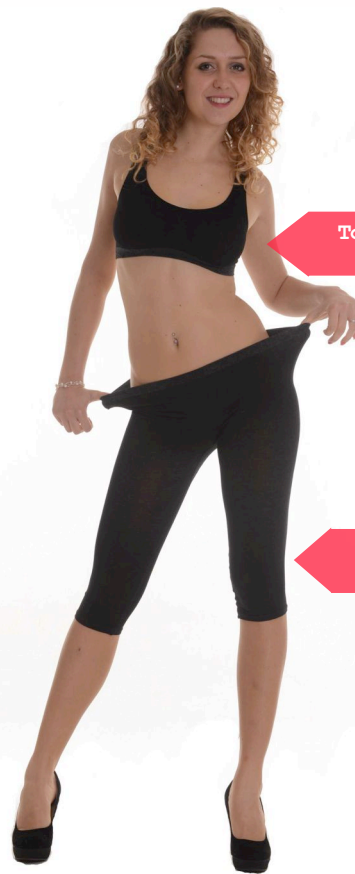

### Sizes

SM LXL

## Bra sport

This product is ideal as big sizes bra or as fitness top. Large shoulder stripes to help in movements.

Vogatore  
WA13I03

Pantacollant  
WA13I11

Top Reggiseno Sport  
cod. WA13I02

Leggins  
cod. WA13I10