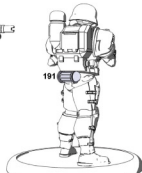

PERSONAL MED. KIT