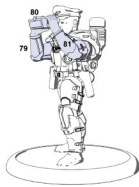

DREAMFORCE-GAMES

STORMTROOPER ACCESSORY SET

BINOCULARS

OFFICER
DIGITAL MAP CASE & PISTOL

NCO
DIGITAL MAP CASE & COMBAT KNIFE

RIFLEMAN
MAGAZINE POUCH

SUPPORT SPECIALIST
DRUM MAGAZINE POUCH

SMG/GRENADIER
MAGAZINE POUCH

GRENADIERS LEG POUCH
UTILITY DROP LEG POUCH

UTILITY POUCHES

PERSONAL MED. KIT

DREAMFORCE-GAMES

MECHANICAL CARGO MULE