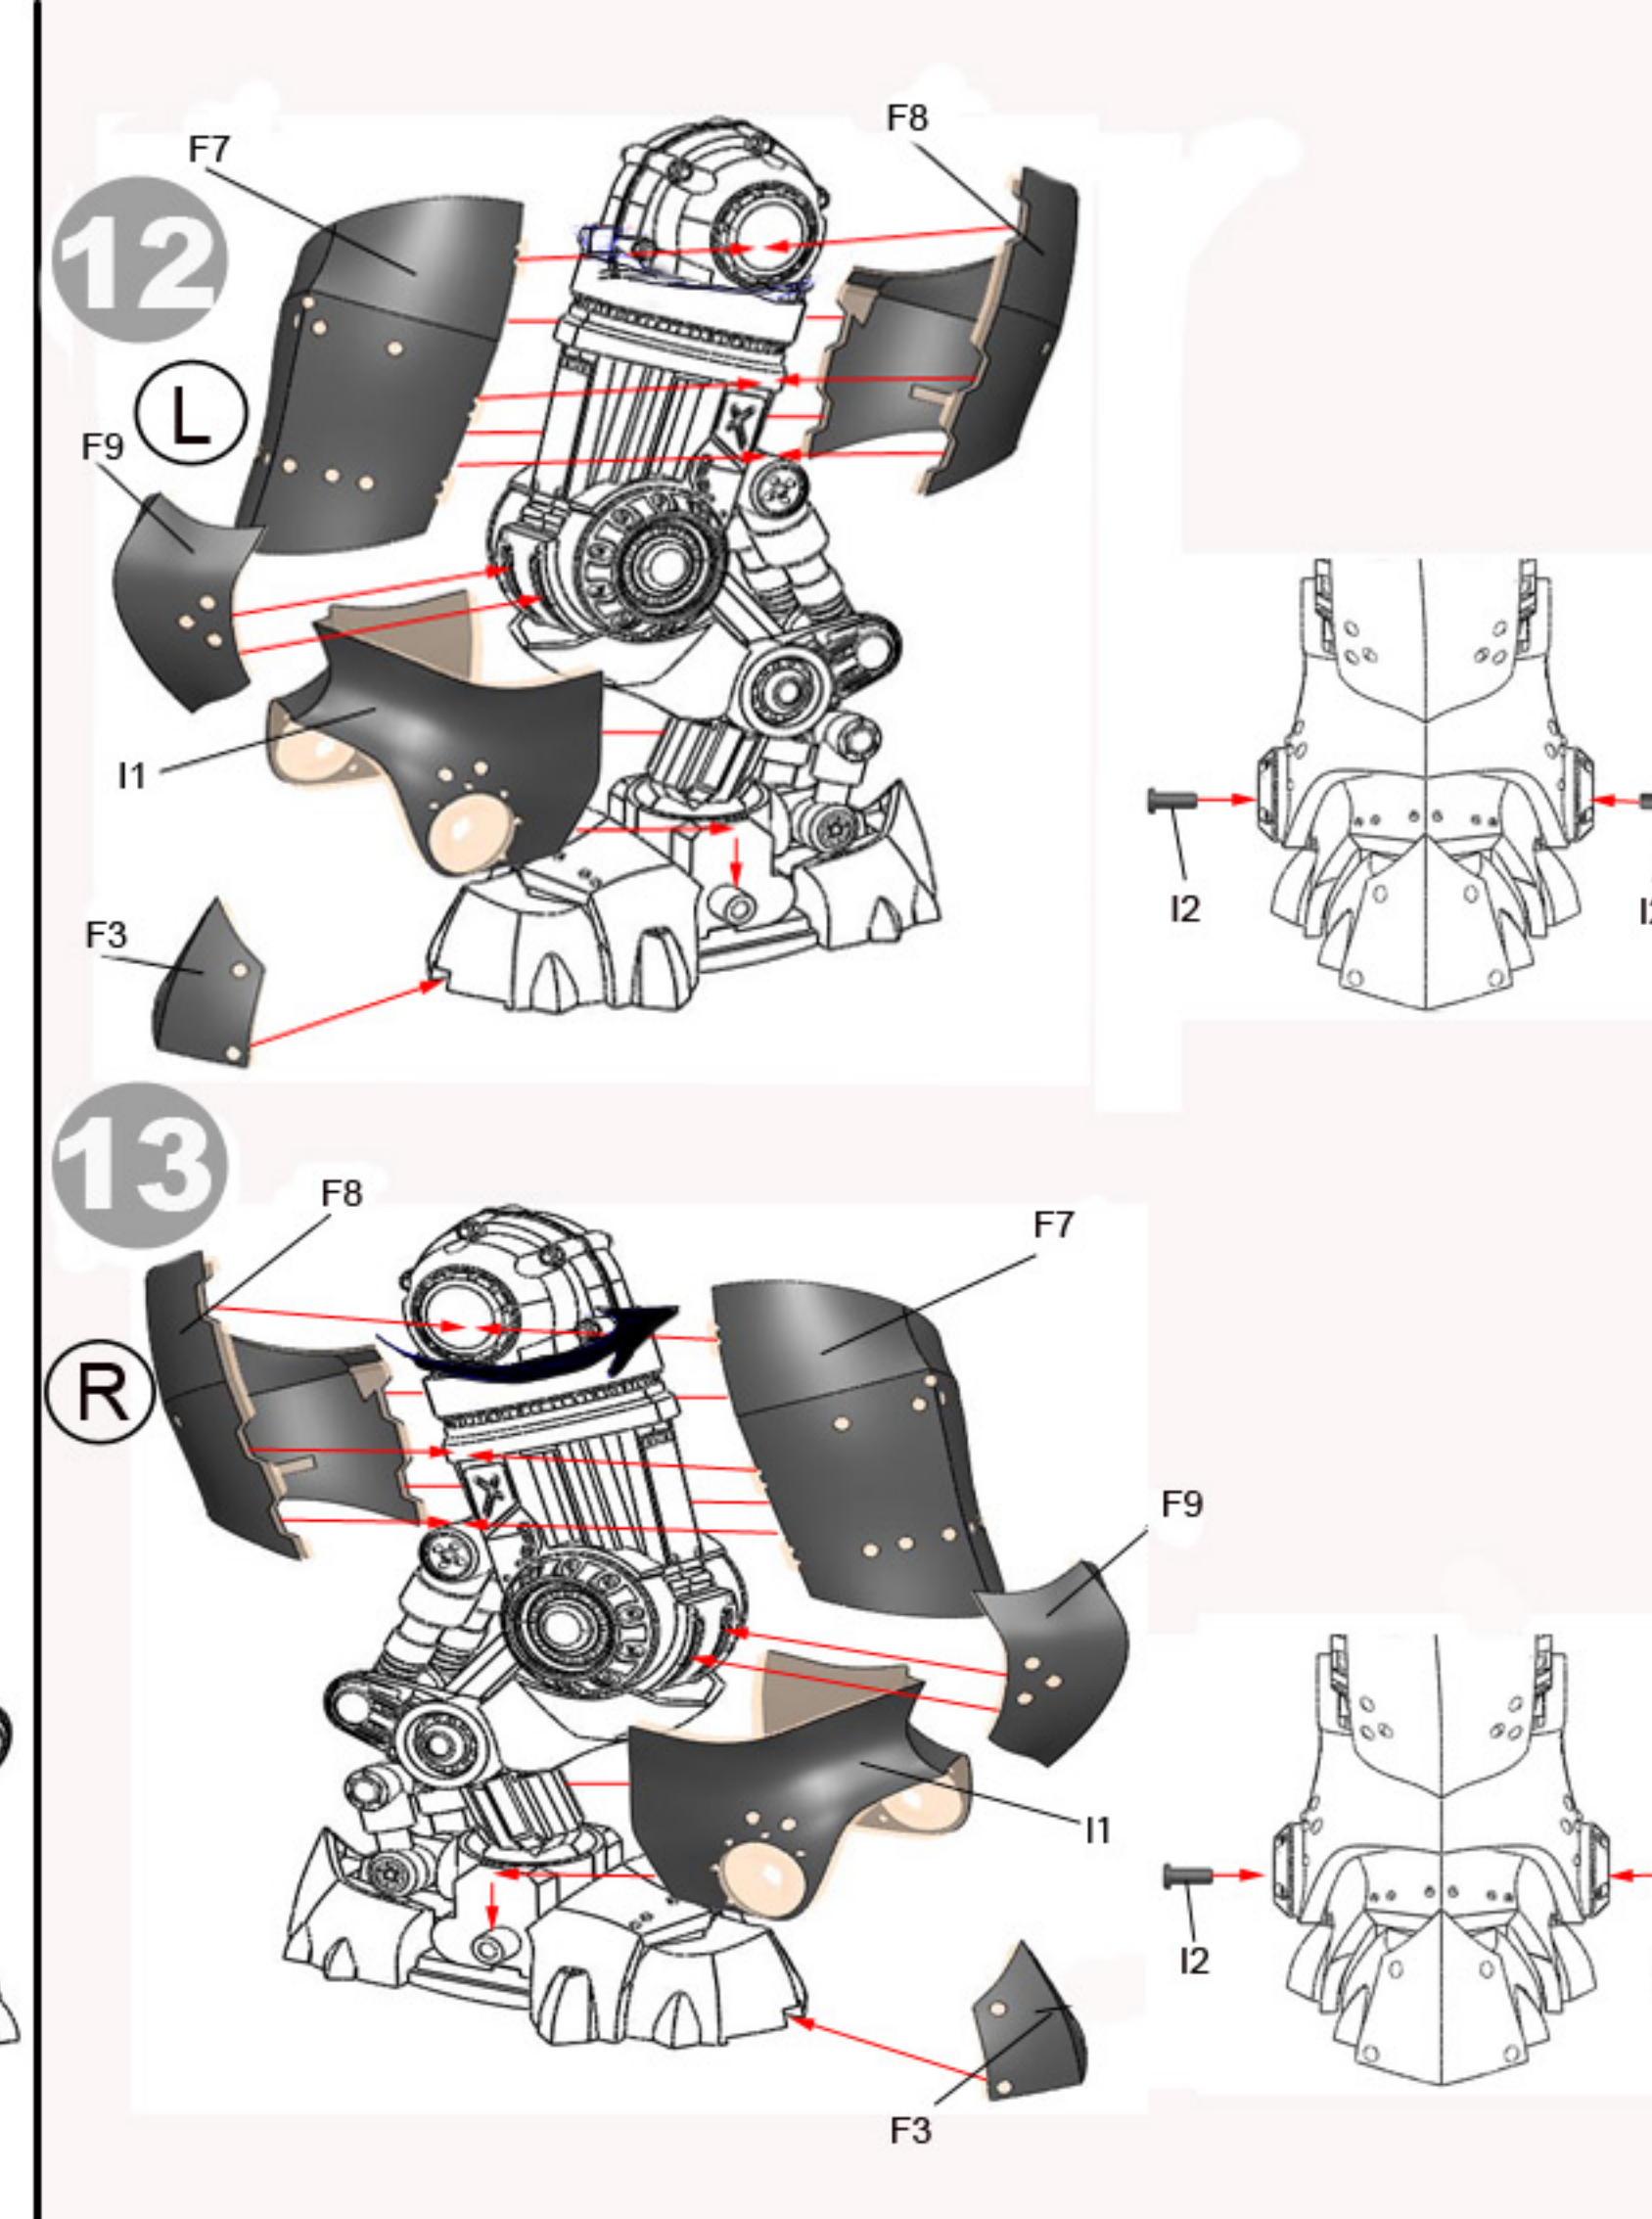

LEVIATHAN CRUSADER

4.5" (115mm) tall when assembled. 1/100 (15mm) scale model kit

Not suitable for children under 3 years of age due to small parts and pointed components. Scenery, glue and paint are not included. Painting and assembly required.

Note:
Do not glue the arms onto the main body, they have been designed to remain movable and may be easily swapped for other optional arm kits.

Recommended:
If you would like to be able to pose your models legs and waist, you need only cement the spine into the ball under the torso; all other components may remain unglued until you decide if you would like to lock the model into a fixed pose by using a few drops of model cement.

MOVEABLE PARTS

END