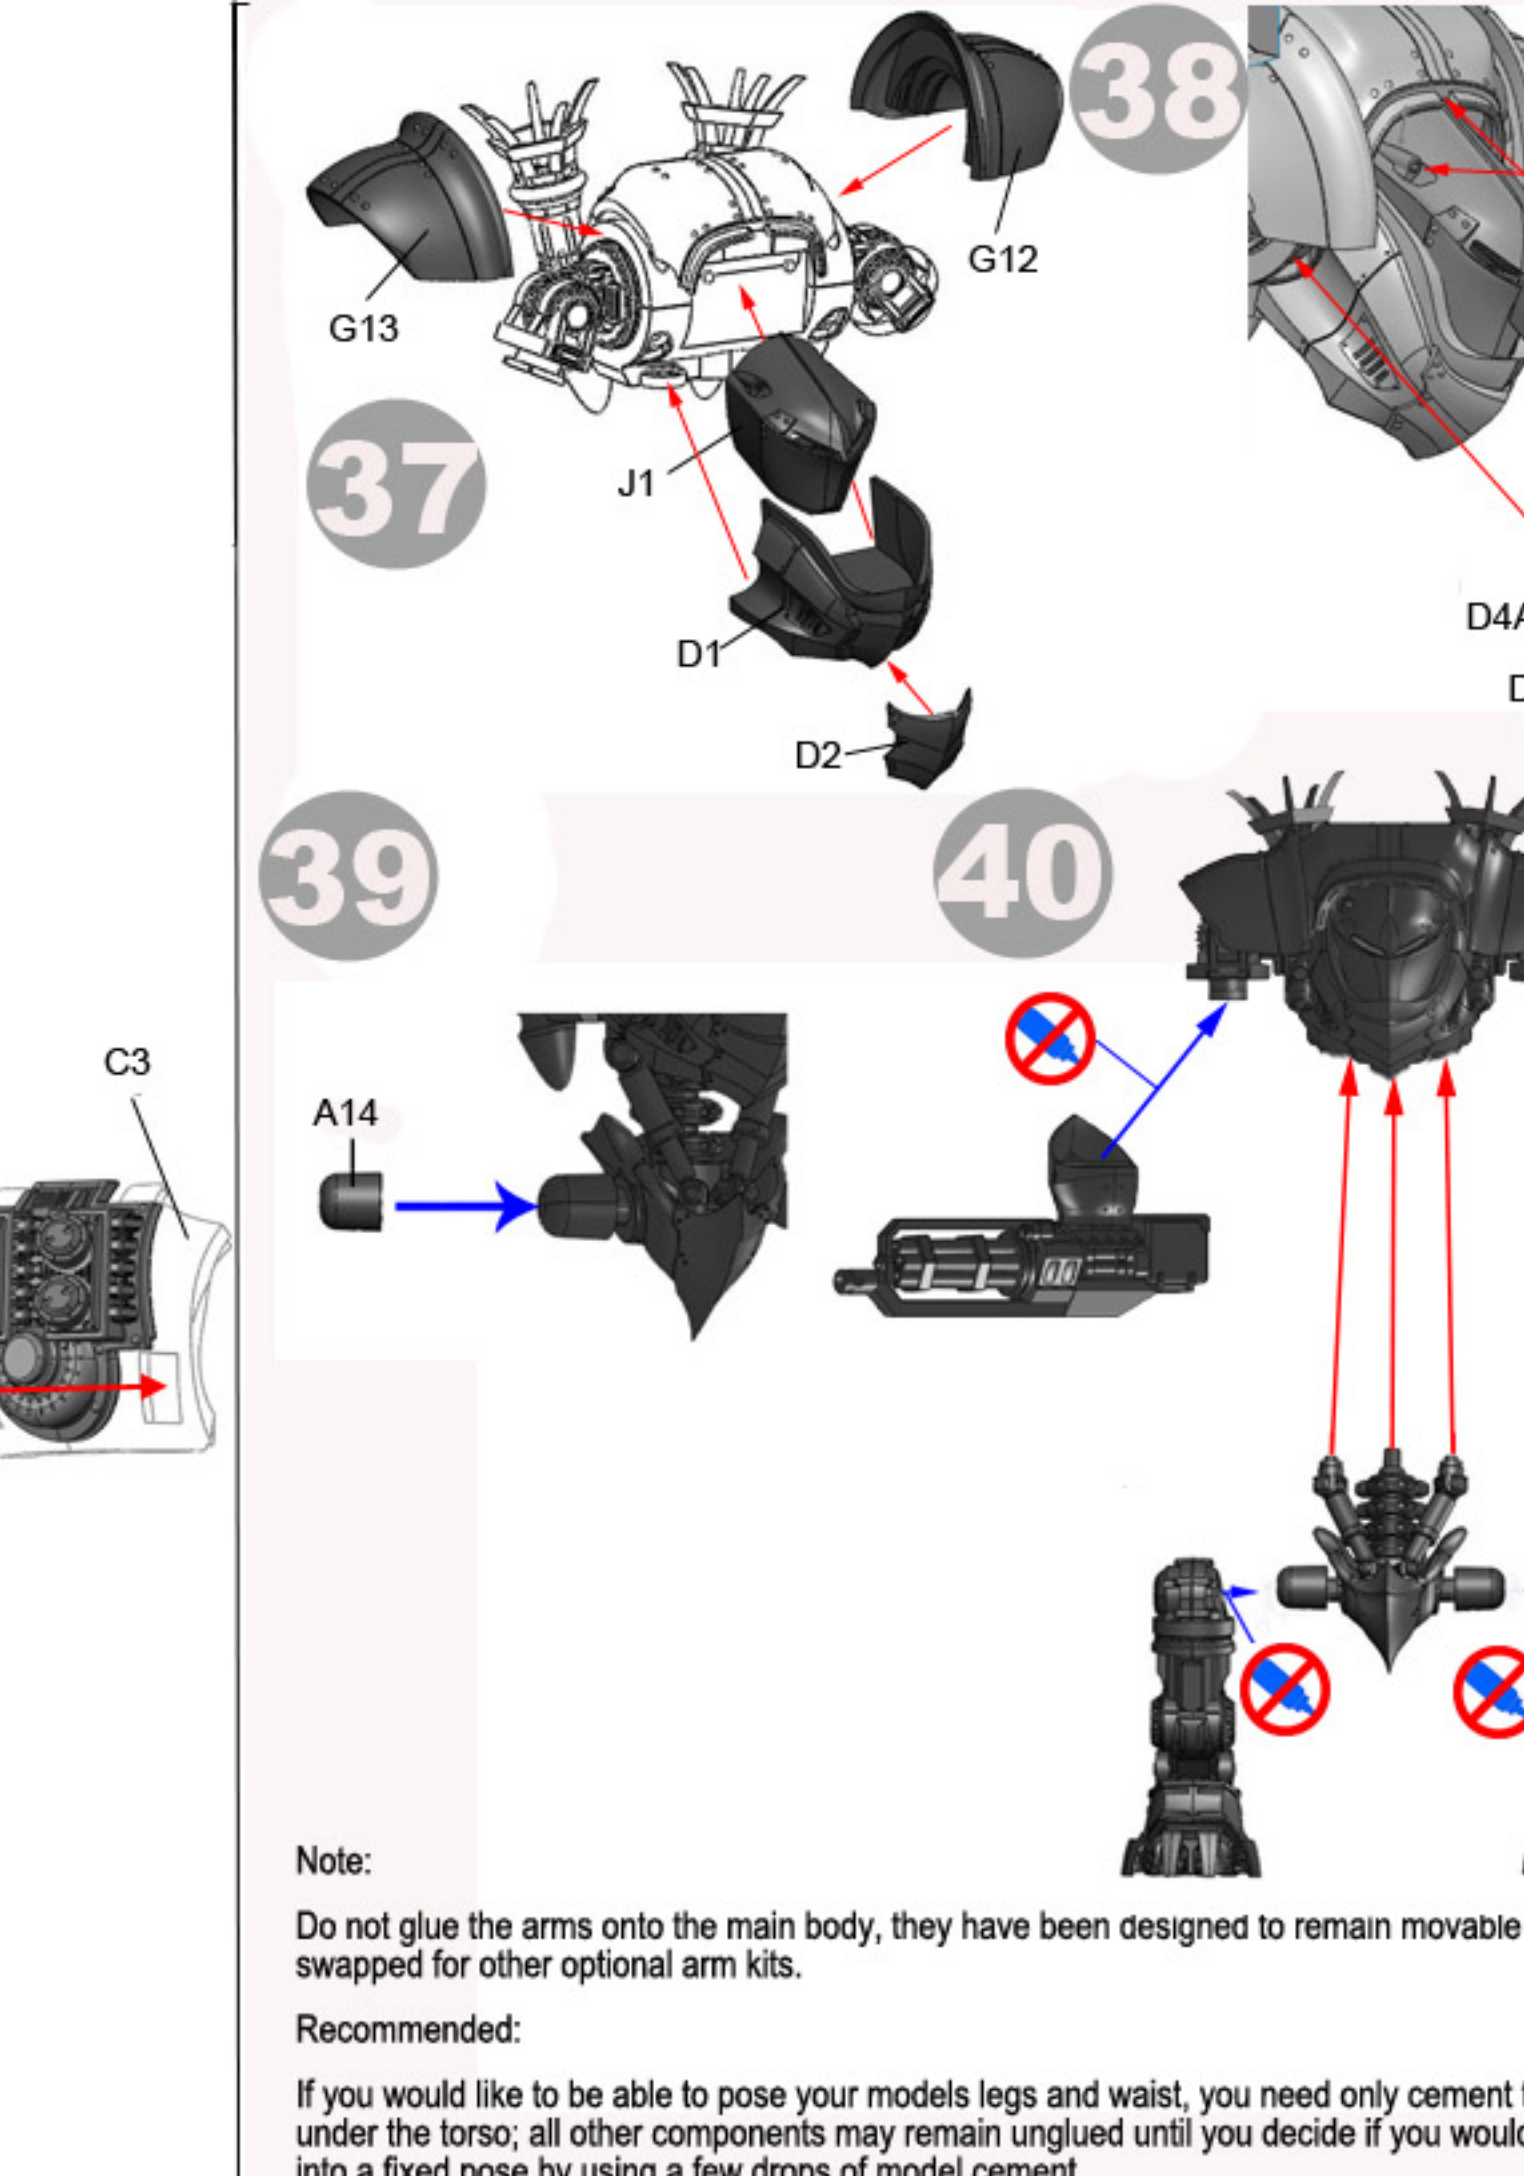

LEVIATHAN CRUSADER

4.5" (115mm) tall when assembled. 1/100 (15mm) scale model kit

Not suitable for children under 3 years of age due to small parts and pointed components. Scenery, glue and paint are not included. Painting and assembly required.

Note:
Do not glue the arms onto the main body, they have been designed to remain movable and may be easily swapped for other optional arm kits.

Recommended:
If you would like to be able to pose your models legs and waist, you need only cement the spine into the ball under the torso; all other components may remain unglued until you decide if you would like to lock the model into a fixed pose by using a few drops of model cement.

MOVEABLE PARTS

END