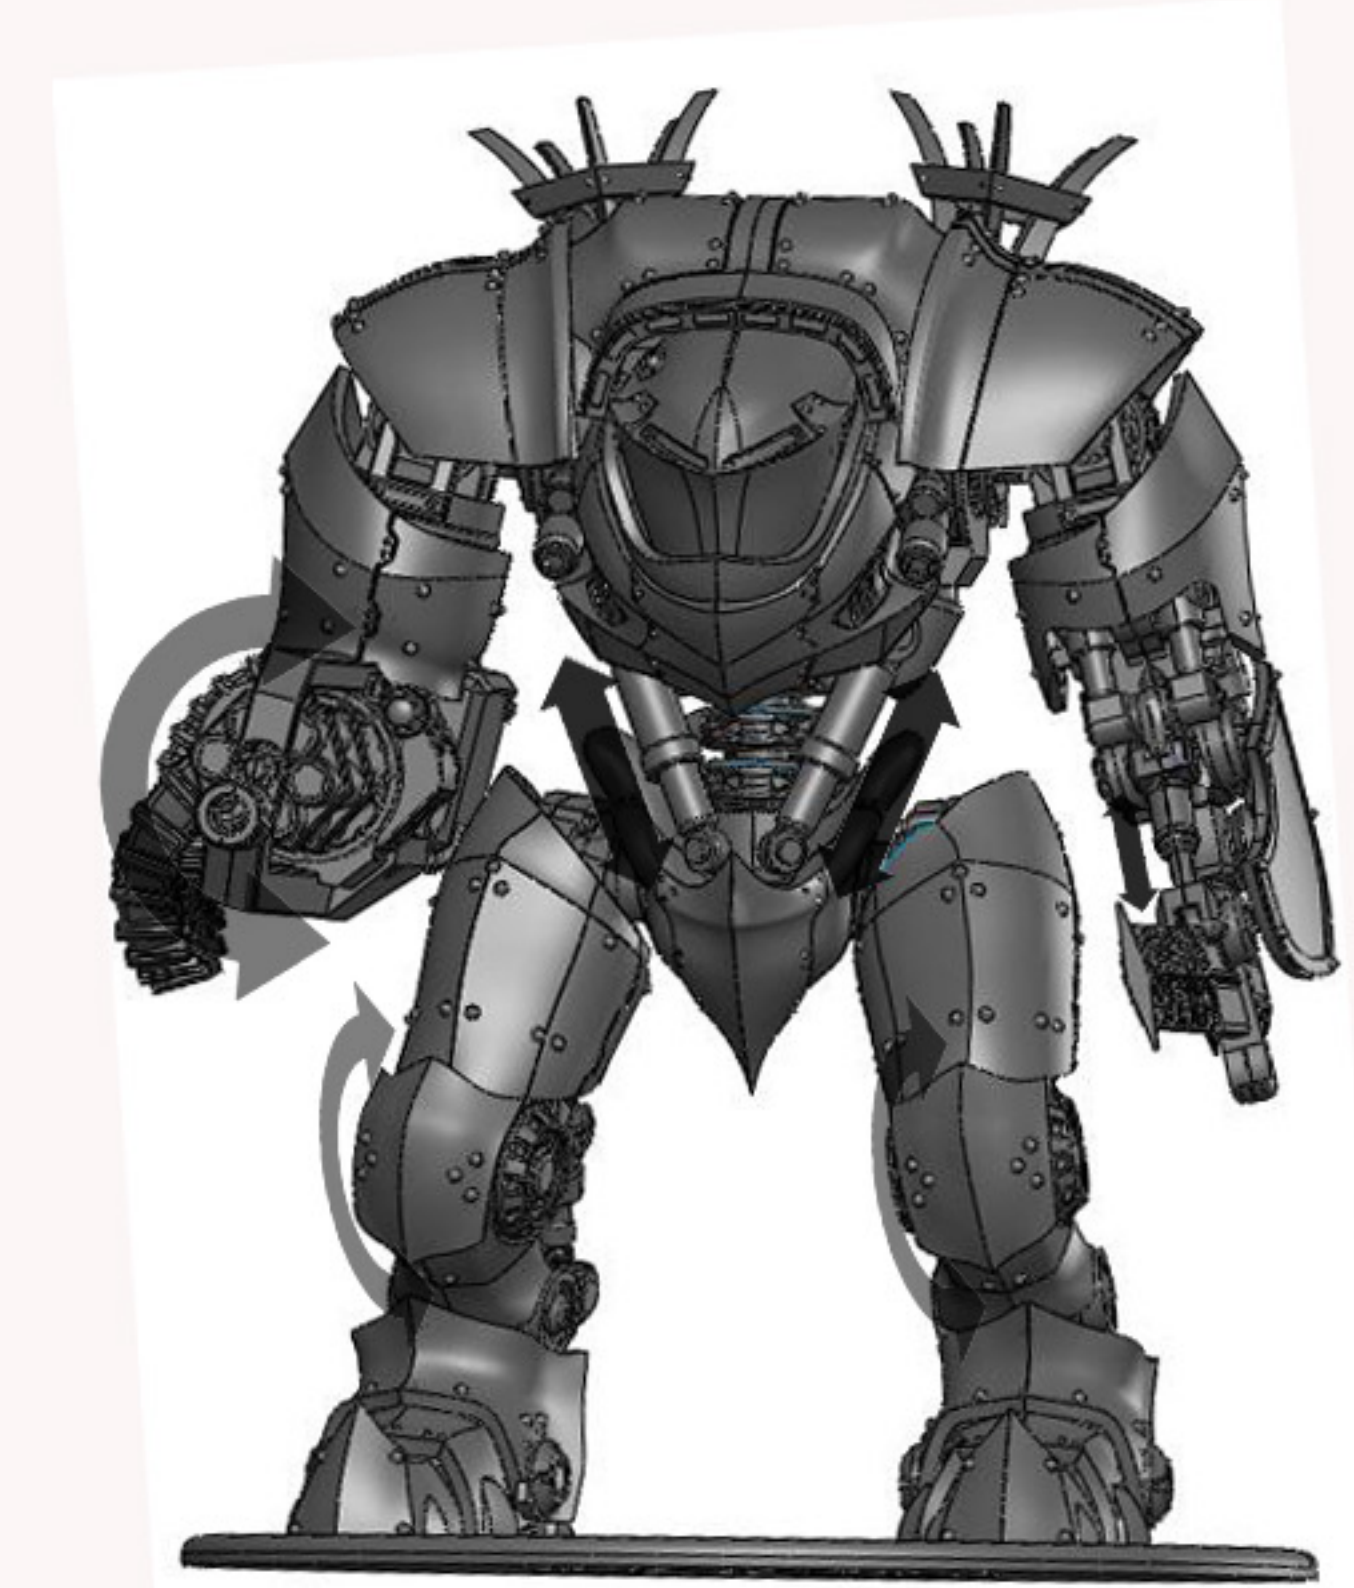

LEVIATHAN CRUSADER

4.5" (115mm) tall when assembled. 1/100 (15mm) scale model kit

Not suitable for children under 3 years of age due to small parts and pointed components. Scenery, glue and paint are not included. Painting and assembly required.

Note:
Do not glue the arms onto the main body, they have been designed to remain movable and may be easily swapped for other optional arm kits.

Recommended:
If you would like to be able to pose your models legs and waist, you need only cement the spine into the ball under the torso; all other components may remain unglued until you decide if you would like to lock the model into a fixed pose by using a few drops of model cement.

MOVEABLE PARTS

END