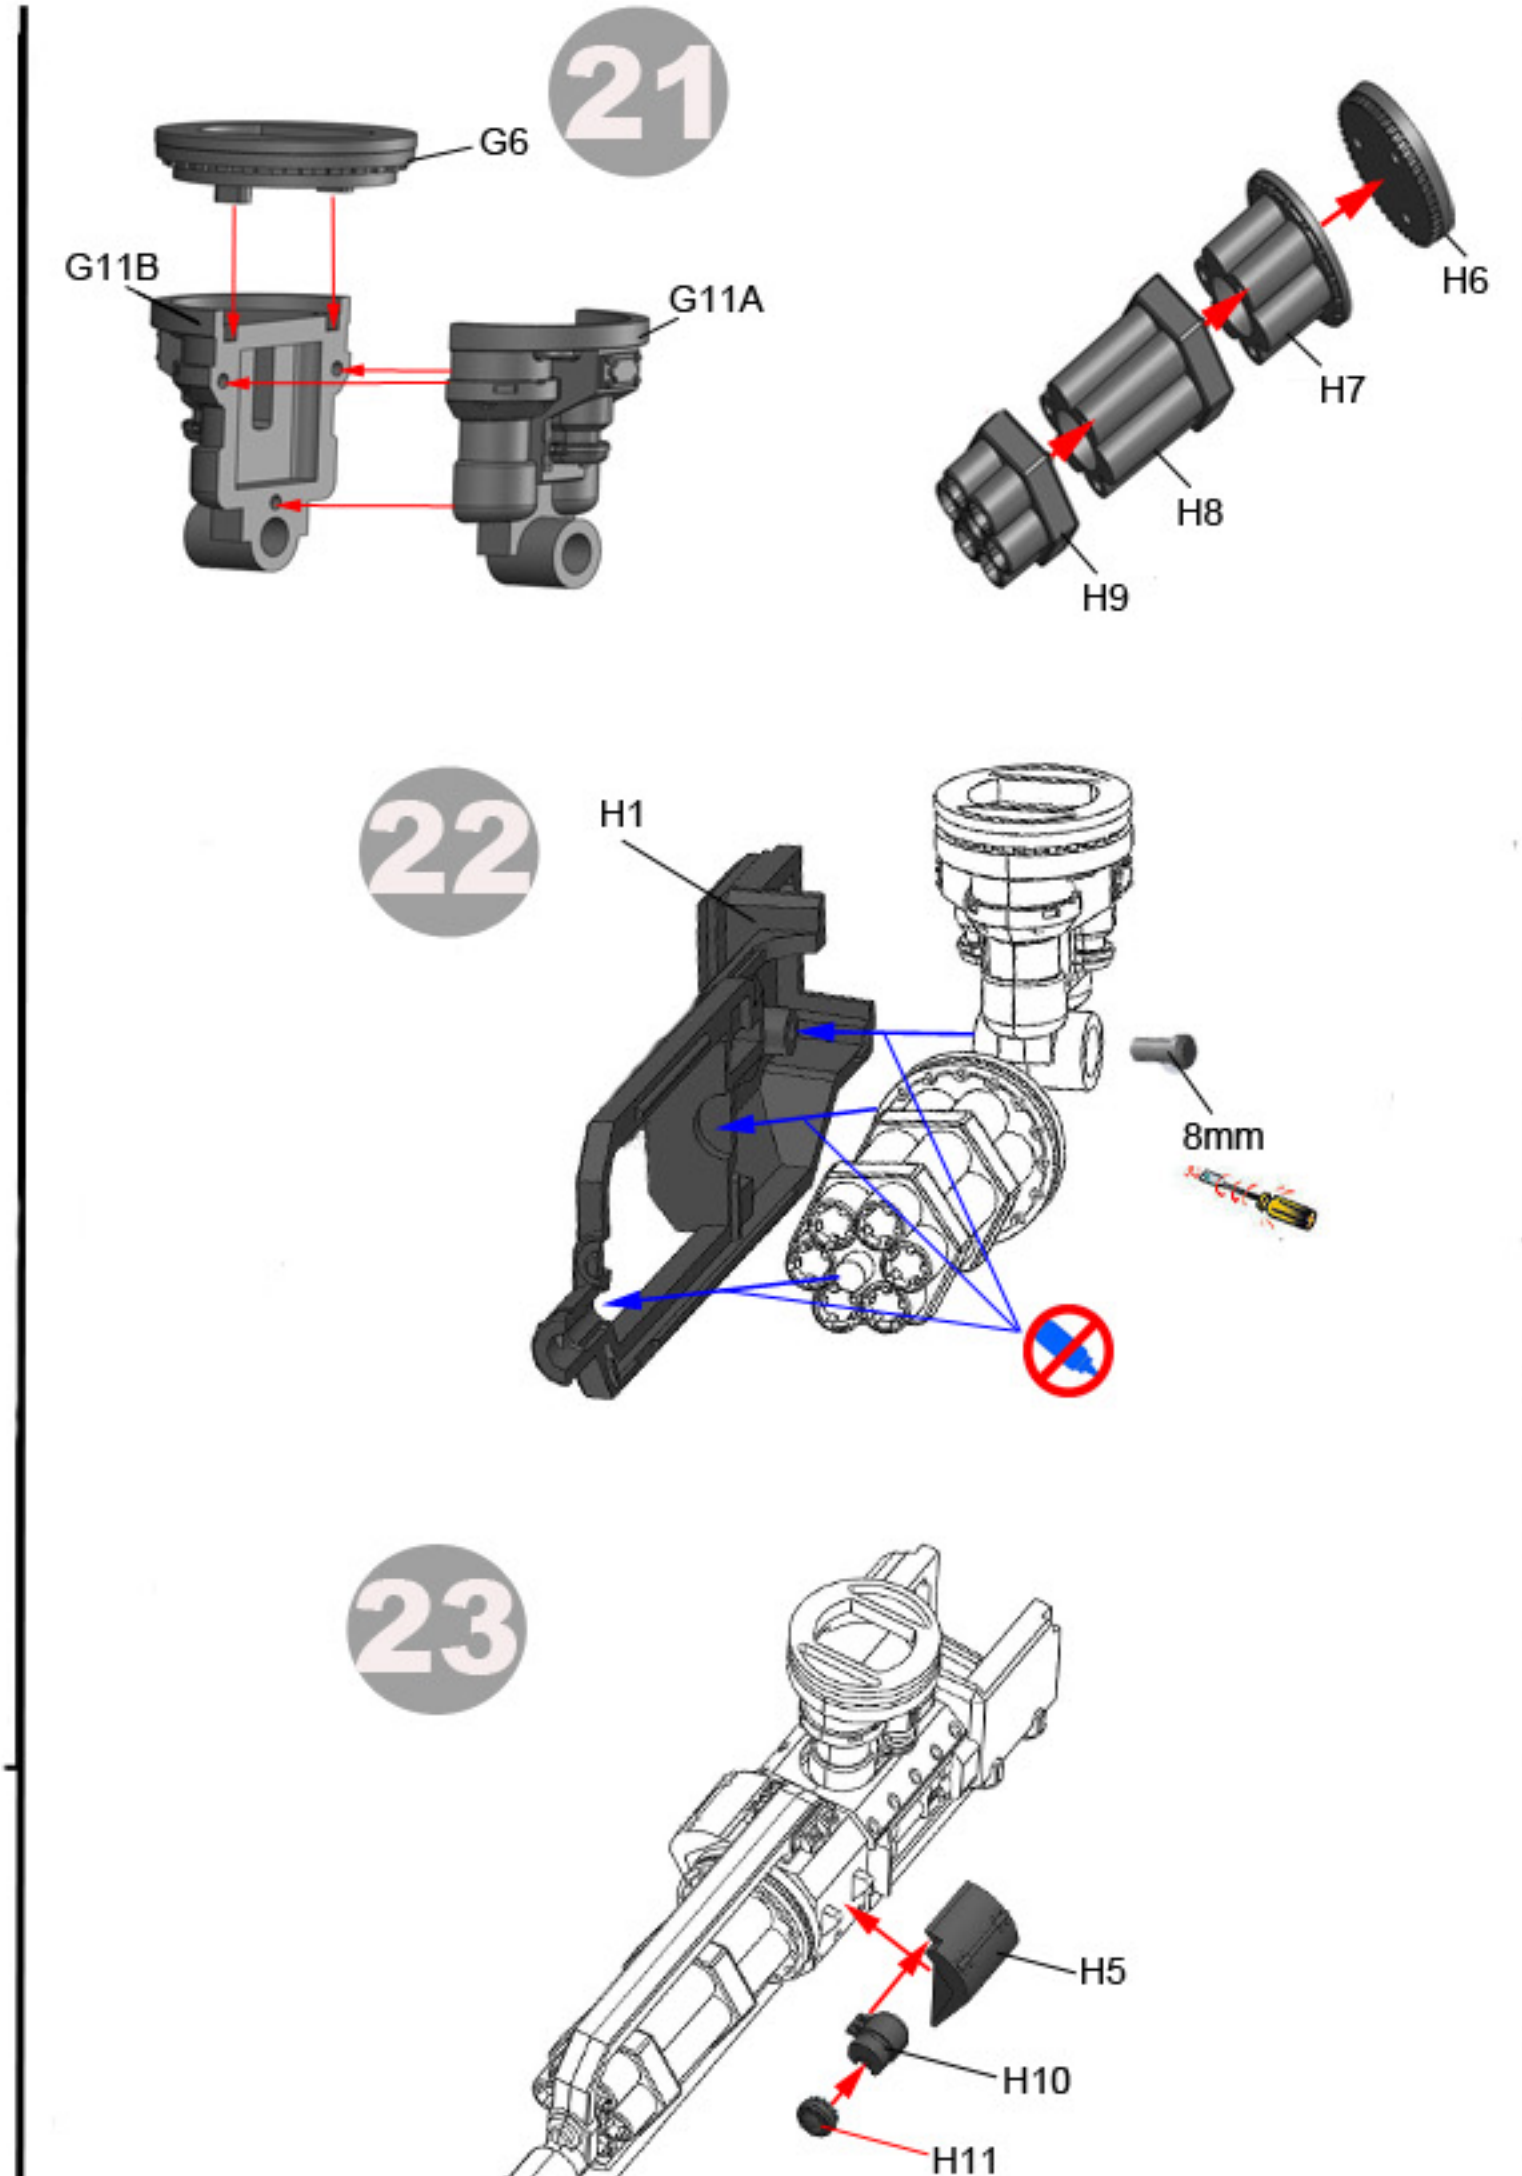

LEVIATHAN CRUSADER

4.5" (115mm) tall when assembled. 1/100 (15mm) scale model kit

Not suitable for children under 3 years of age due to small parts and pointed components. Scenery, glue and paint are not included. Painting and assembly required.

Note:
Do not glue the arms onto the main body, they have been designed to remain movable and may be easily swapped for other optional arm kits.

Recommended:
If you would like to be able to pose your models legs and waist, you need only cement the spine into the ball under the torso; all other components may remain unglued until you decide if you would like to lock the model into a fixed pose by using a few drops of model cement.

MOVEABLE PARTS

END