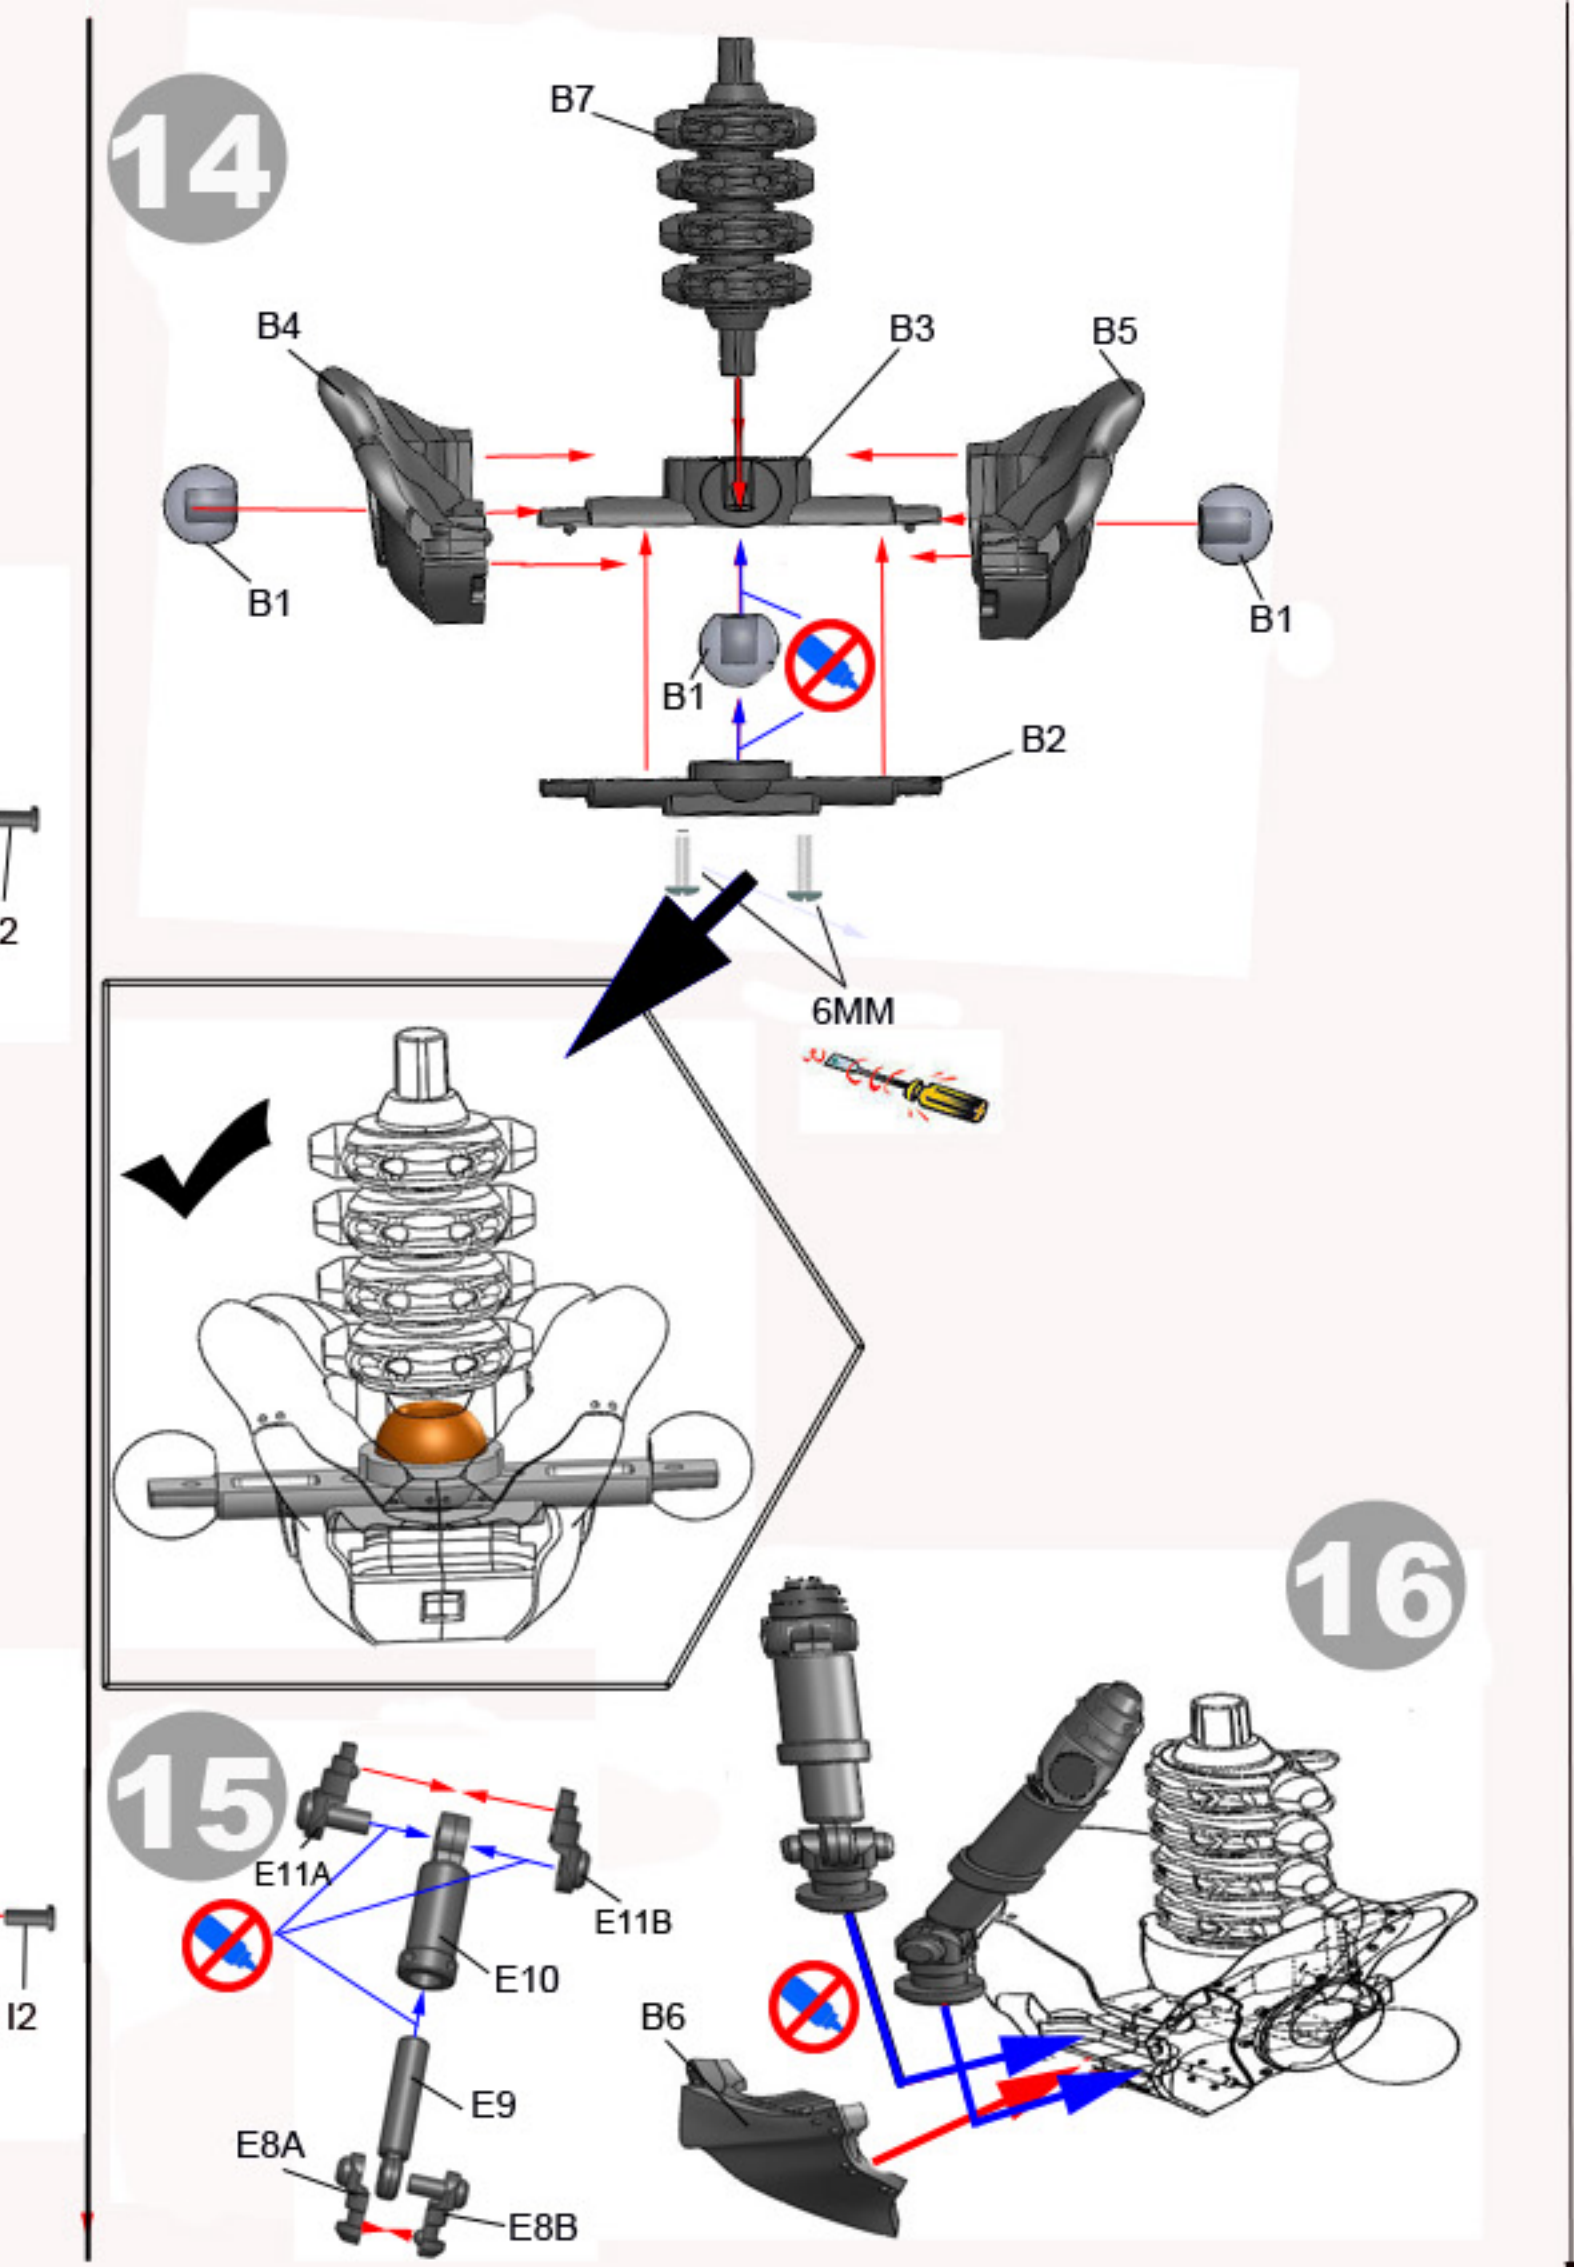

LEVIATHAN CRUSADER

4.5" (115mm) tall when assembled. 1/100 (15mm) scale model kit

Not suitable for children under 3 years of age due to small parts and pointed components. Scenery, glue and paint are not included. Painting and assembly required.

Note:
Do not glue the arms onto the main body, they have been designed to remain movable and may be easily swapped for other optional arm kits.

Recommended:
If you would like to be able to pose your models legs and waist, you need only cement the spine into the ball under the torso; all other components may remain unglued until you decide if you would like to lock the model into a fixed pose by using a few drops of model cement.

MOVEABLE PARTS

END