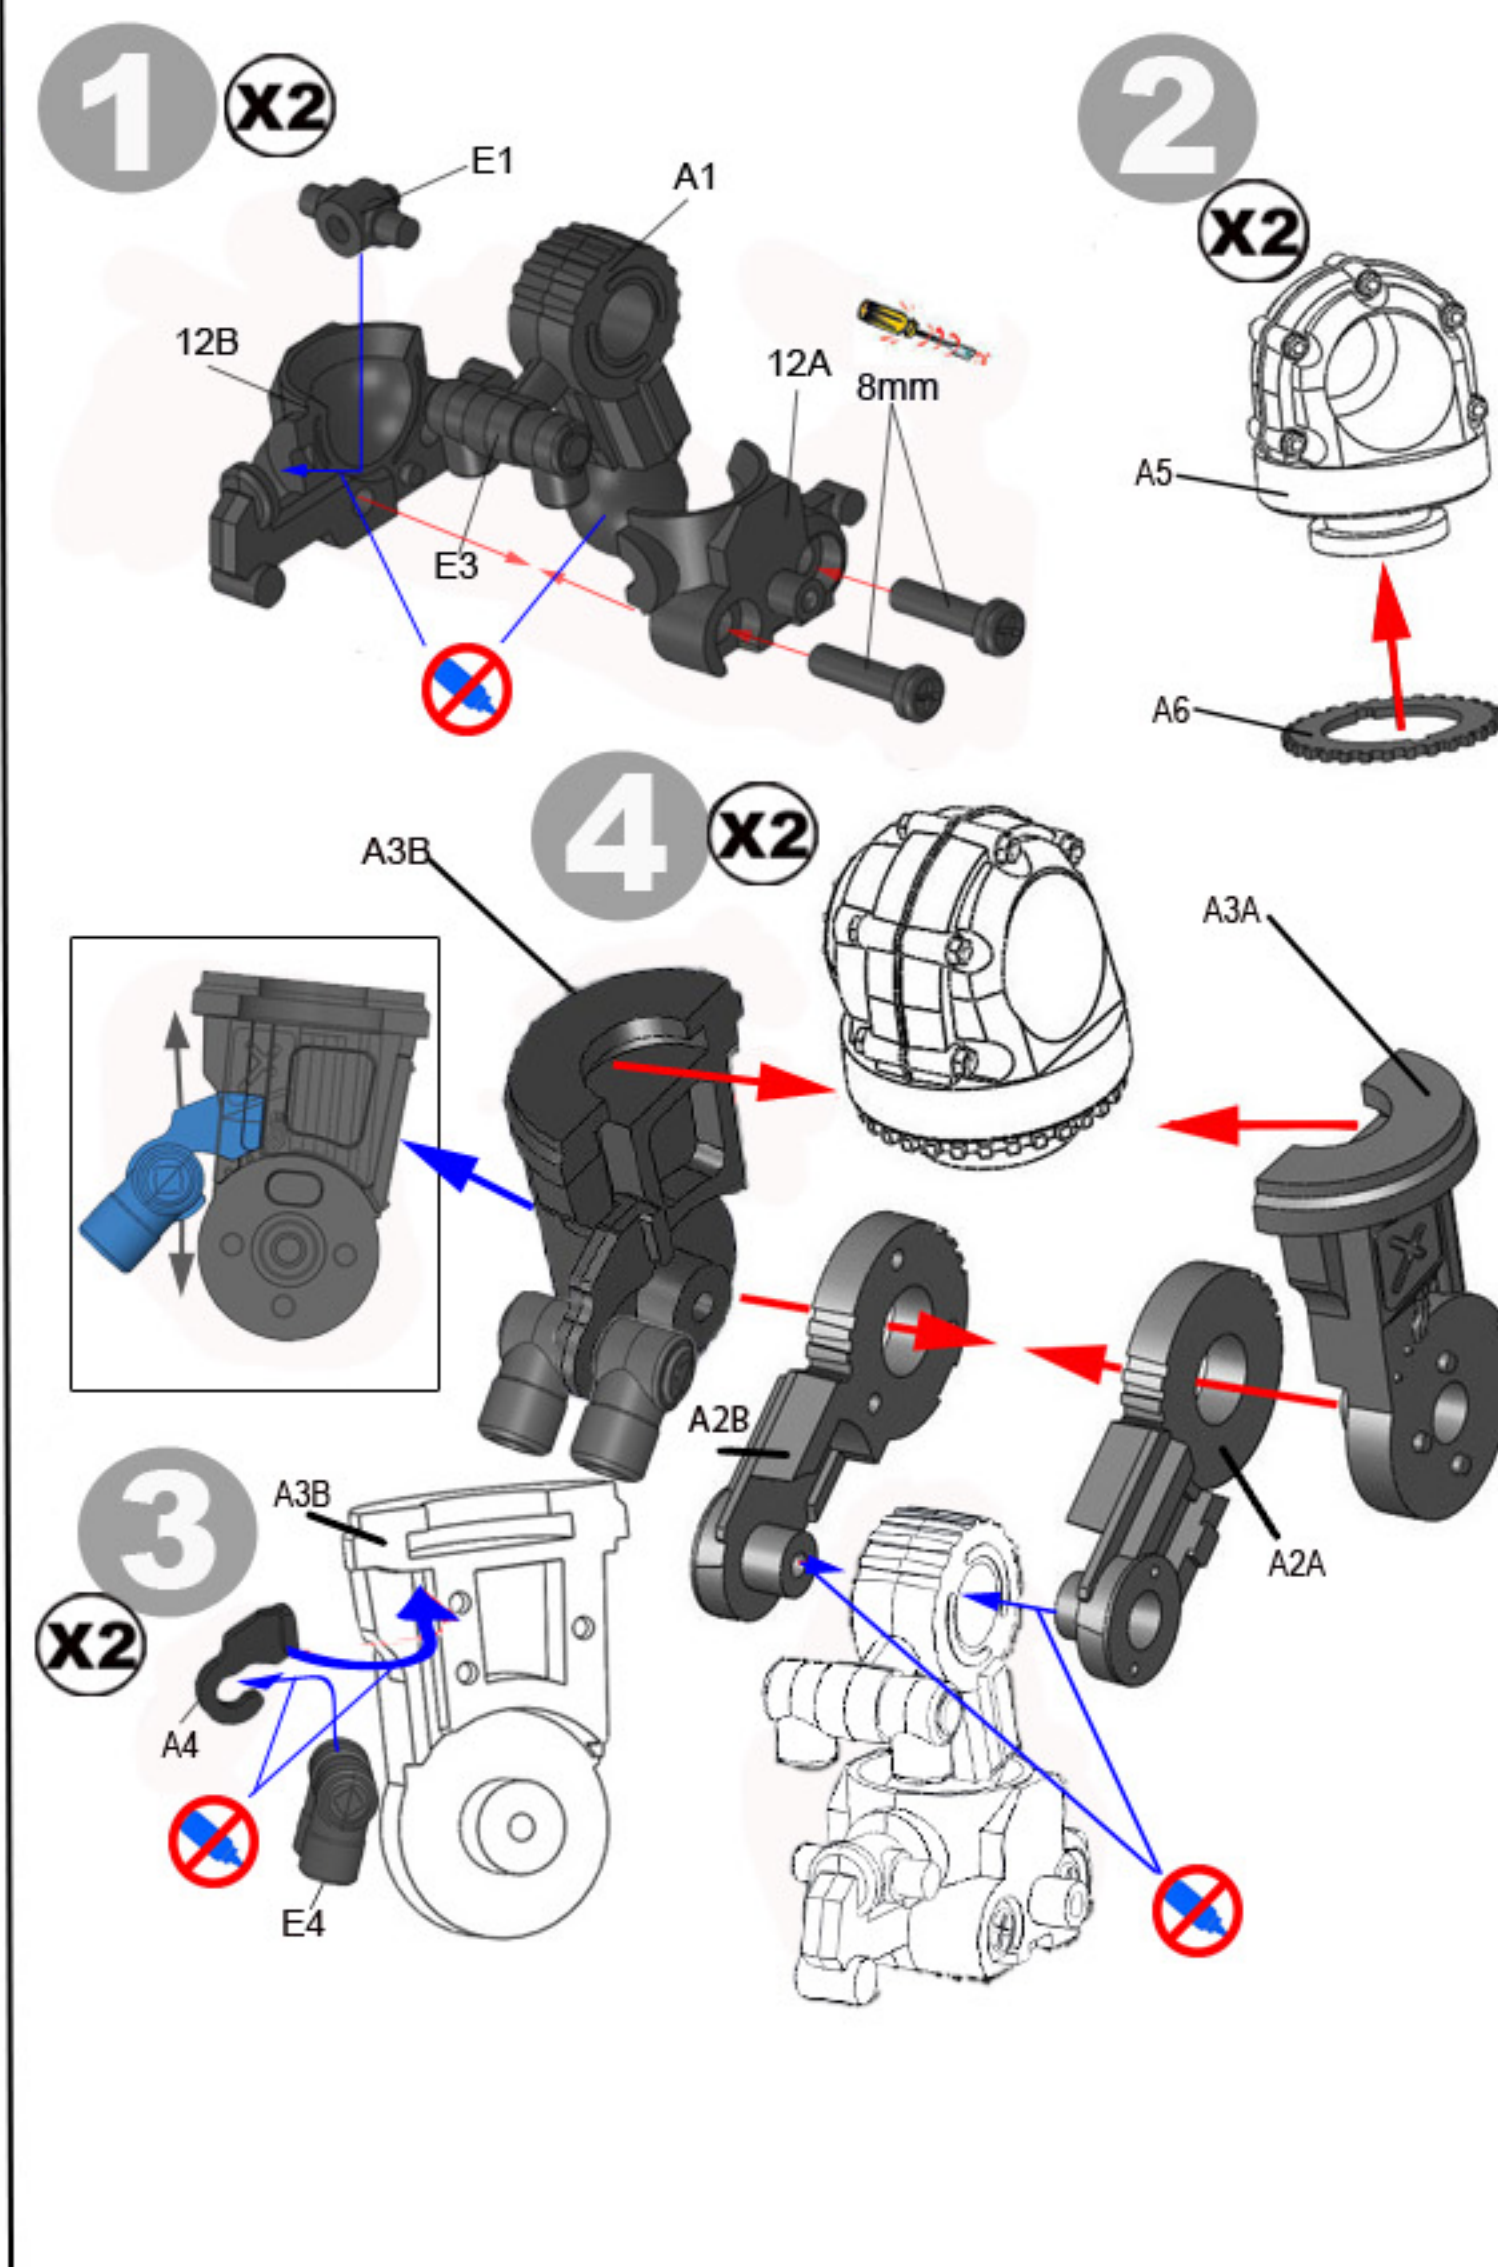

LEVIATHAN CRUSADER

4.5" (115mm) tall when assembled. 1/100 (15mm) scale model kit

Not suitable for children under 3 years of age due to small parts and pointed components. Scenery, glue and paint are not included. Painting and assembly required.

Note:
Do not glue the arms onto the main body, they have been designed to remain movable and may be easily swapped for other optional arm kits.

Recommended:
If you would like to be able to pose your models legs and waist, you need only cement the spine into the ball under the torso; all other components may remain unglued until you decide if you would like to lock the model into a fixed pose by using a few drops of model cement.

MOVEABLE PARTS

END