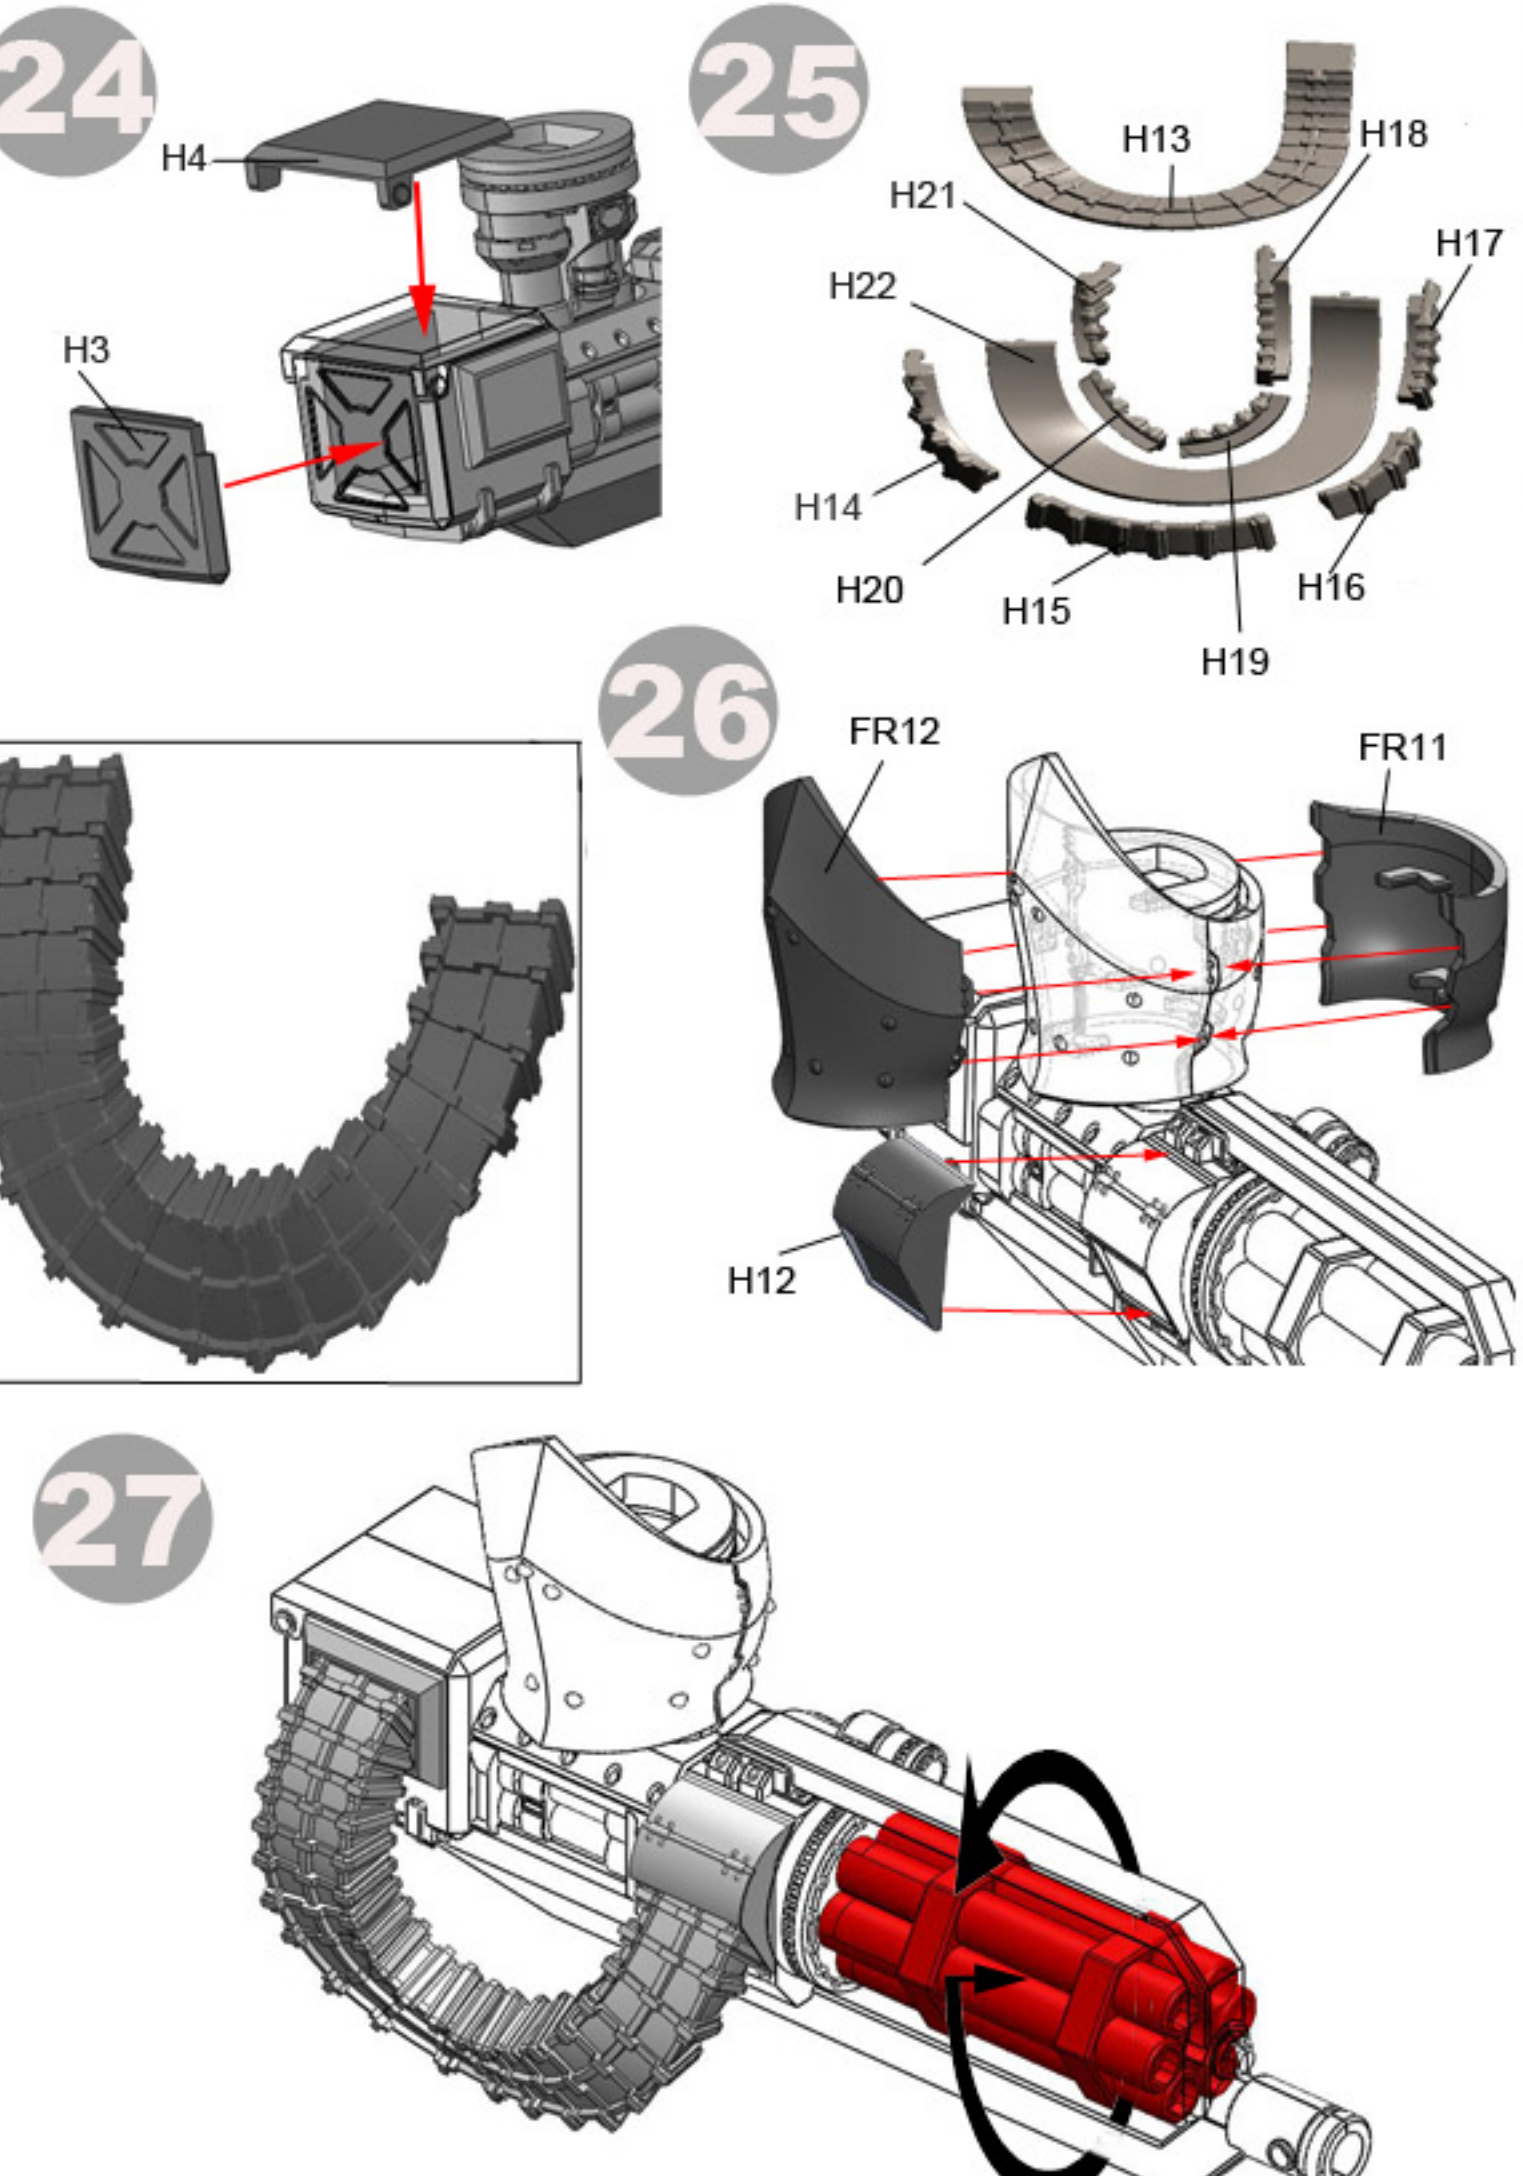

LEVIATHAN CRUSADER

4.5" (115mm) tall when assembled. 1/100 (15mm) scale model kit

Not suitable for children under 3 years of age due to small parts and pointed components. Scenery, glue and paint are not included. Painting and assembly required.

Note:
Do not glue the arms onto the main body, they have been designed to remain movable and may be easily swapped for other optional arm kits.

Recommended:
If you would like to be able to pose your models legs and waist, you need only cement the spine into the ball under the torso; all other components may remain unglued until you decide if you would like to lock the model into a fixed pose by using a few drops of model cement.

MOVEABLE PARTS

END