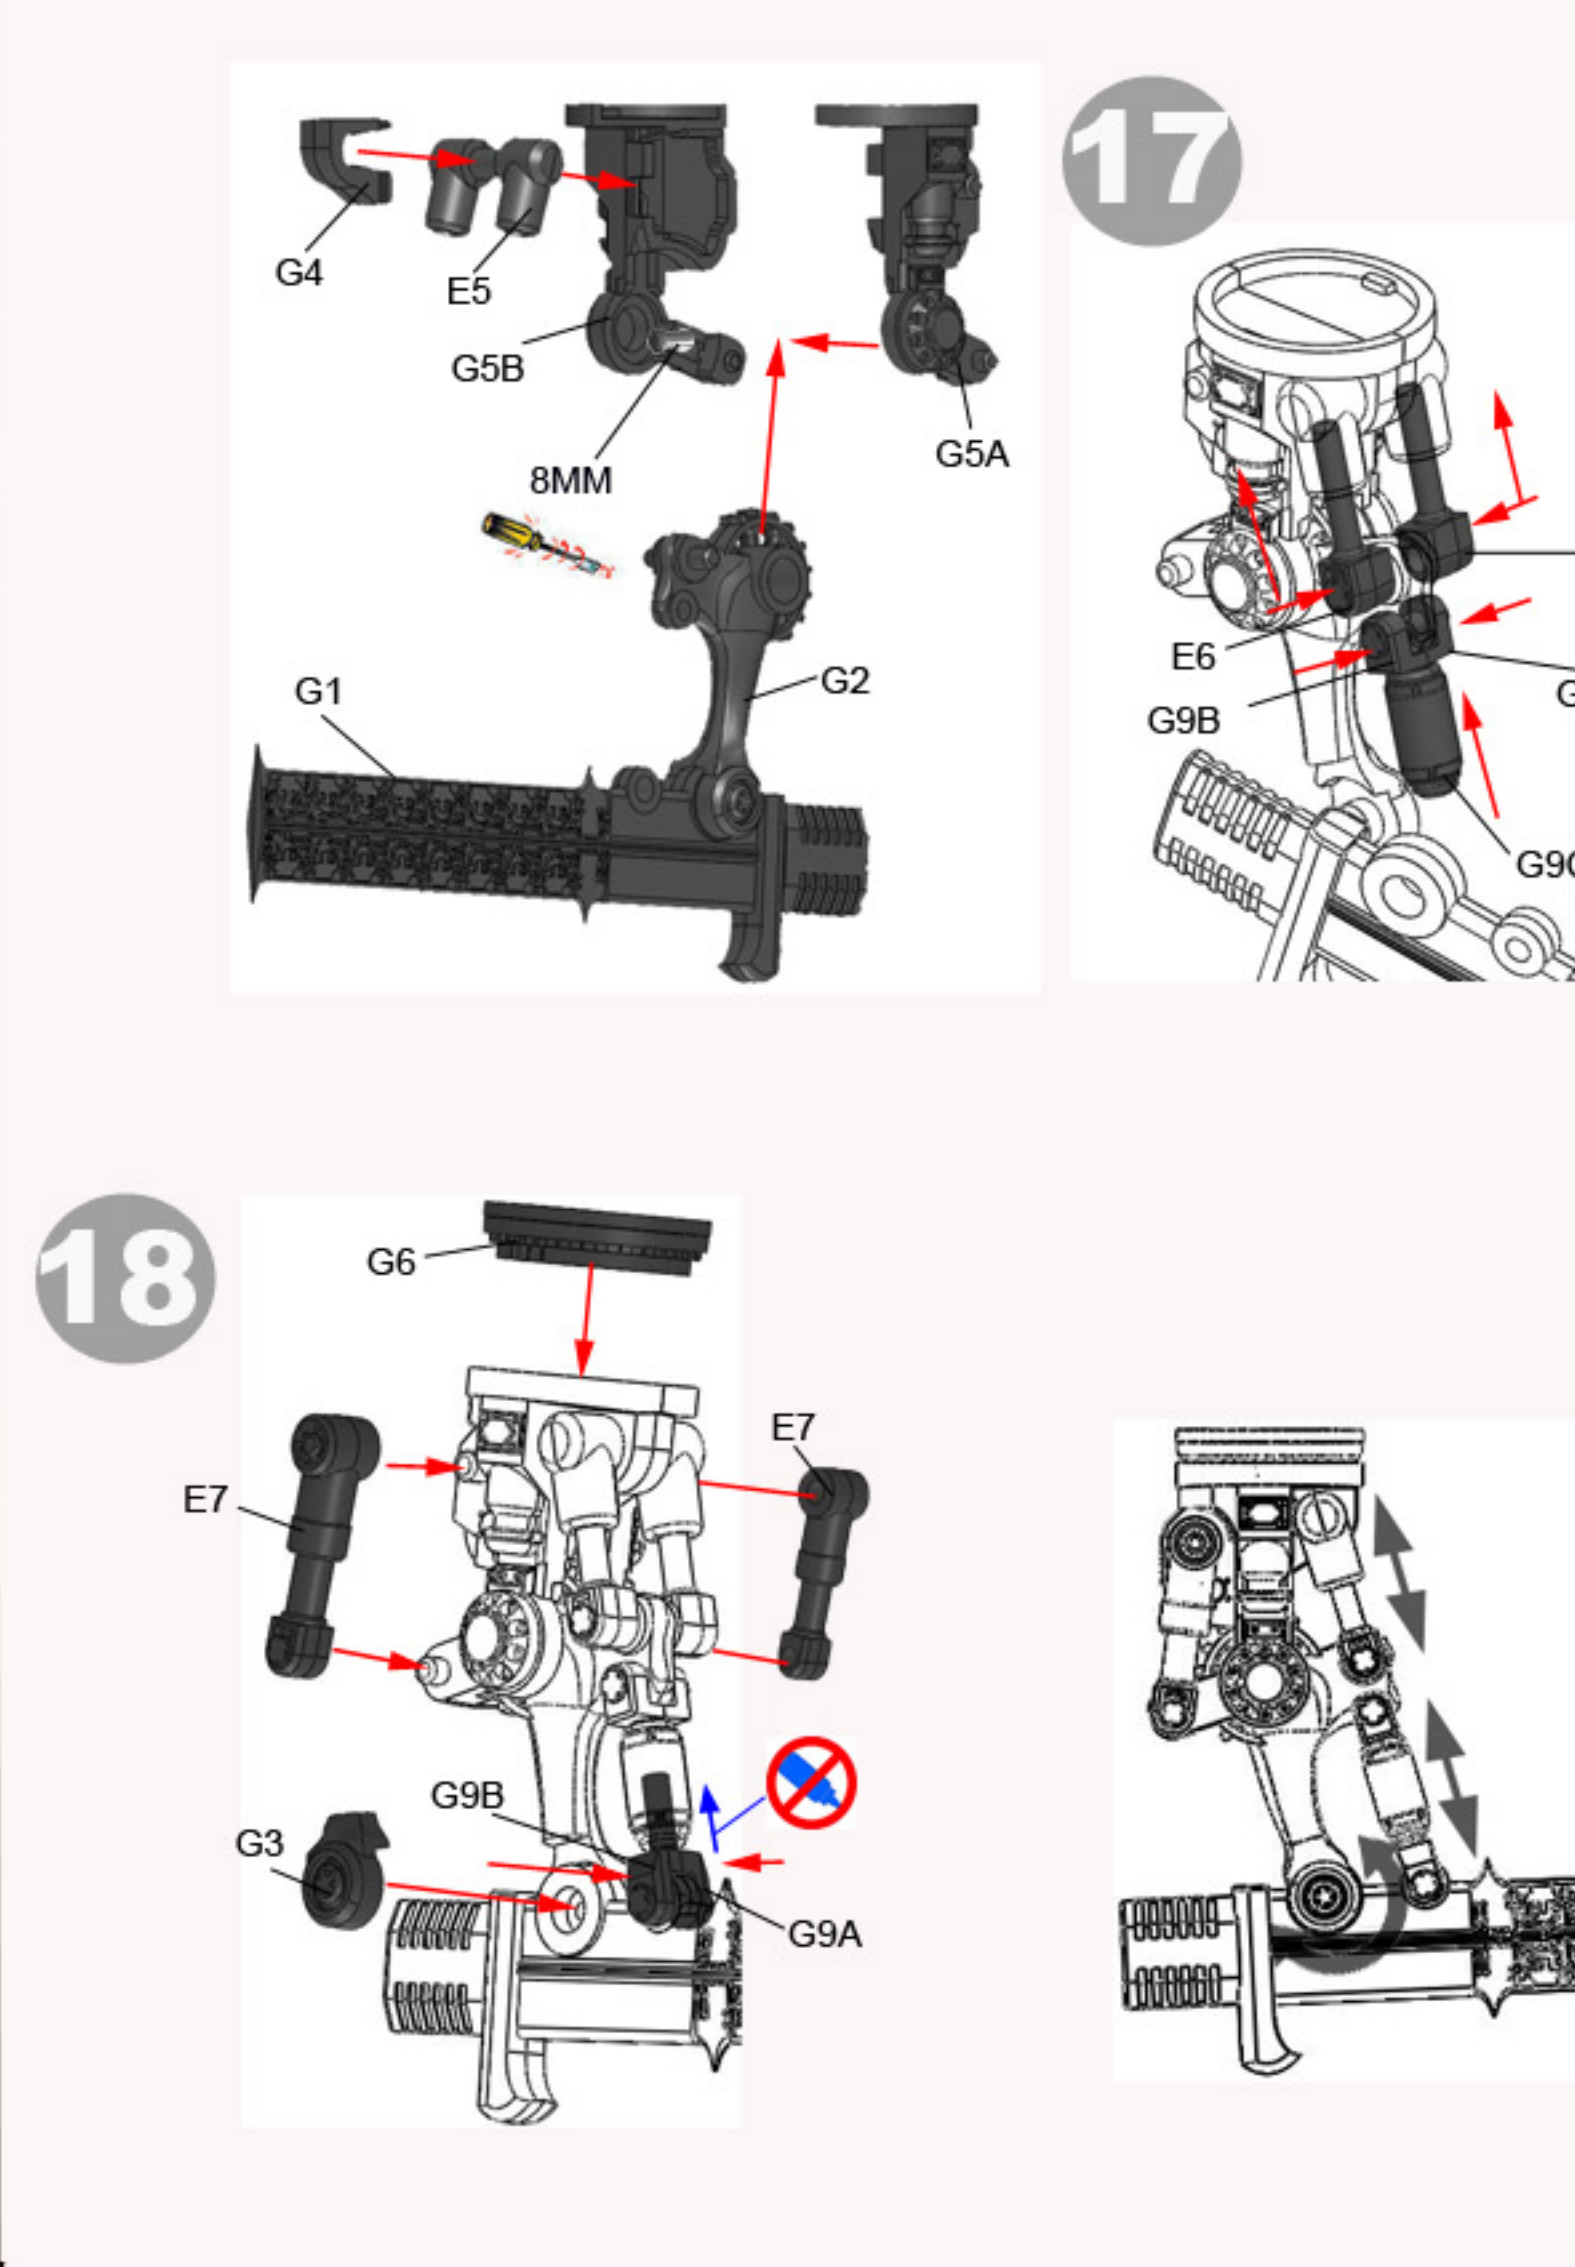

LEVIATHAN CRUSADER

4.5" (115mm) tall when assembled. 1/100 (15mm) scale model kit

Not suitable for children under 3 years of age due to small parts and pointed components. Scenery, glue and paint are not included. Painting and assembly required.

Note:
Do not glue the arms onto the main body, they have been designed to remain movable and may be easily swapped for other optional arm kits.

Recommended:
If you would like to be able to pose your models legs and waist, you need only cement the spine into the ball under the torso; all other components may remain unglued until you decide if you would like to lock the model into a fixed pose by using a few drops of model cement.

MOVEABLE PARTS

END