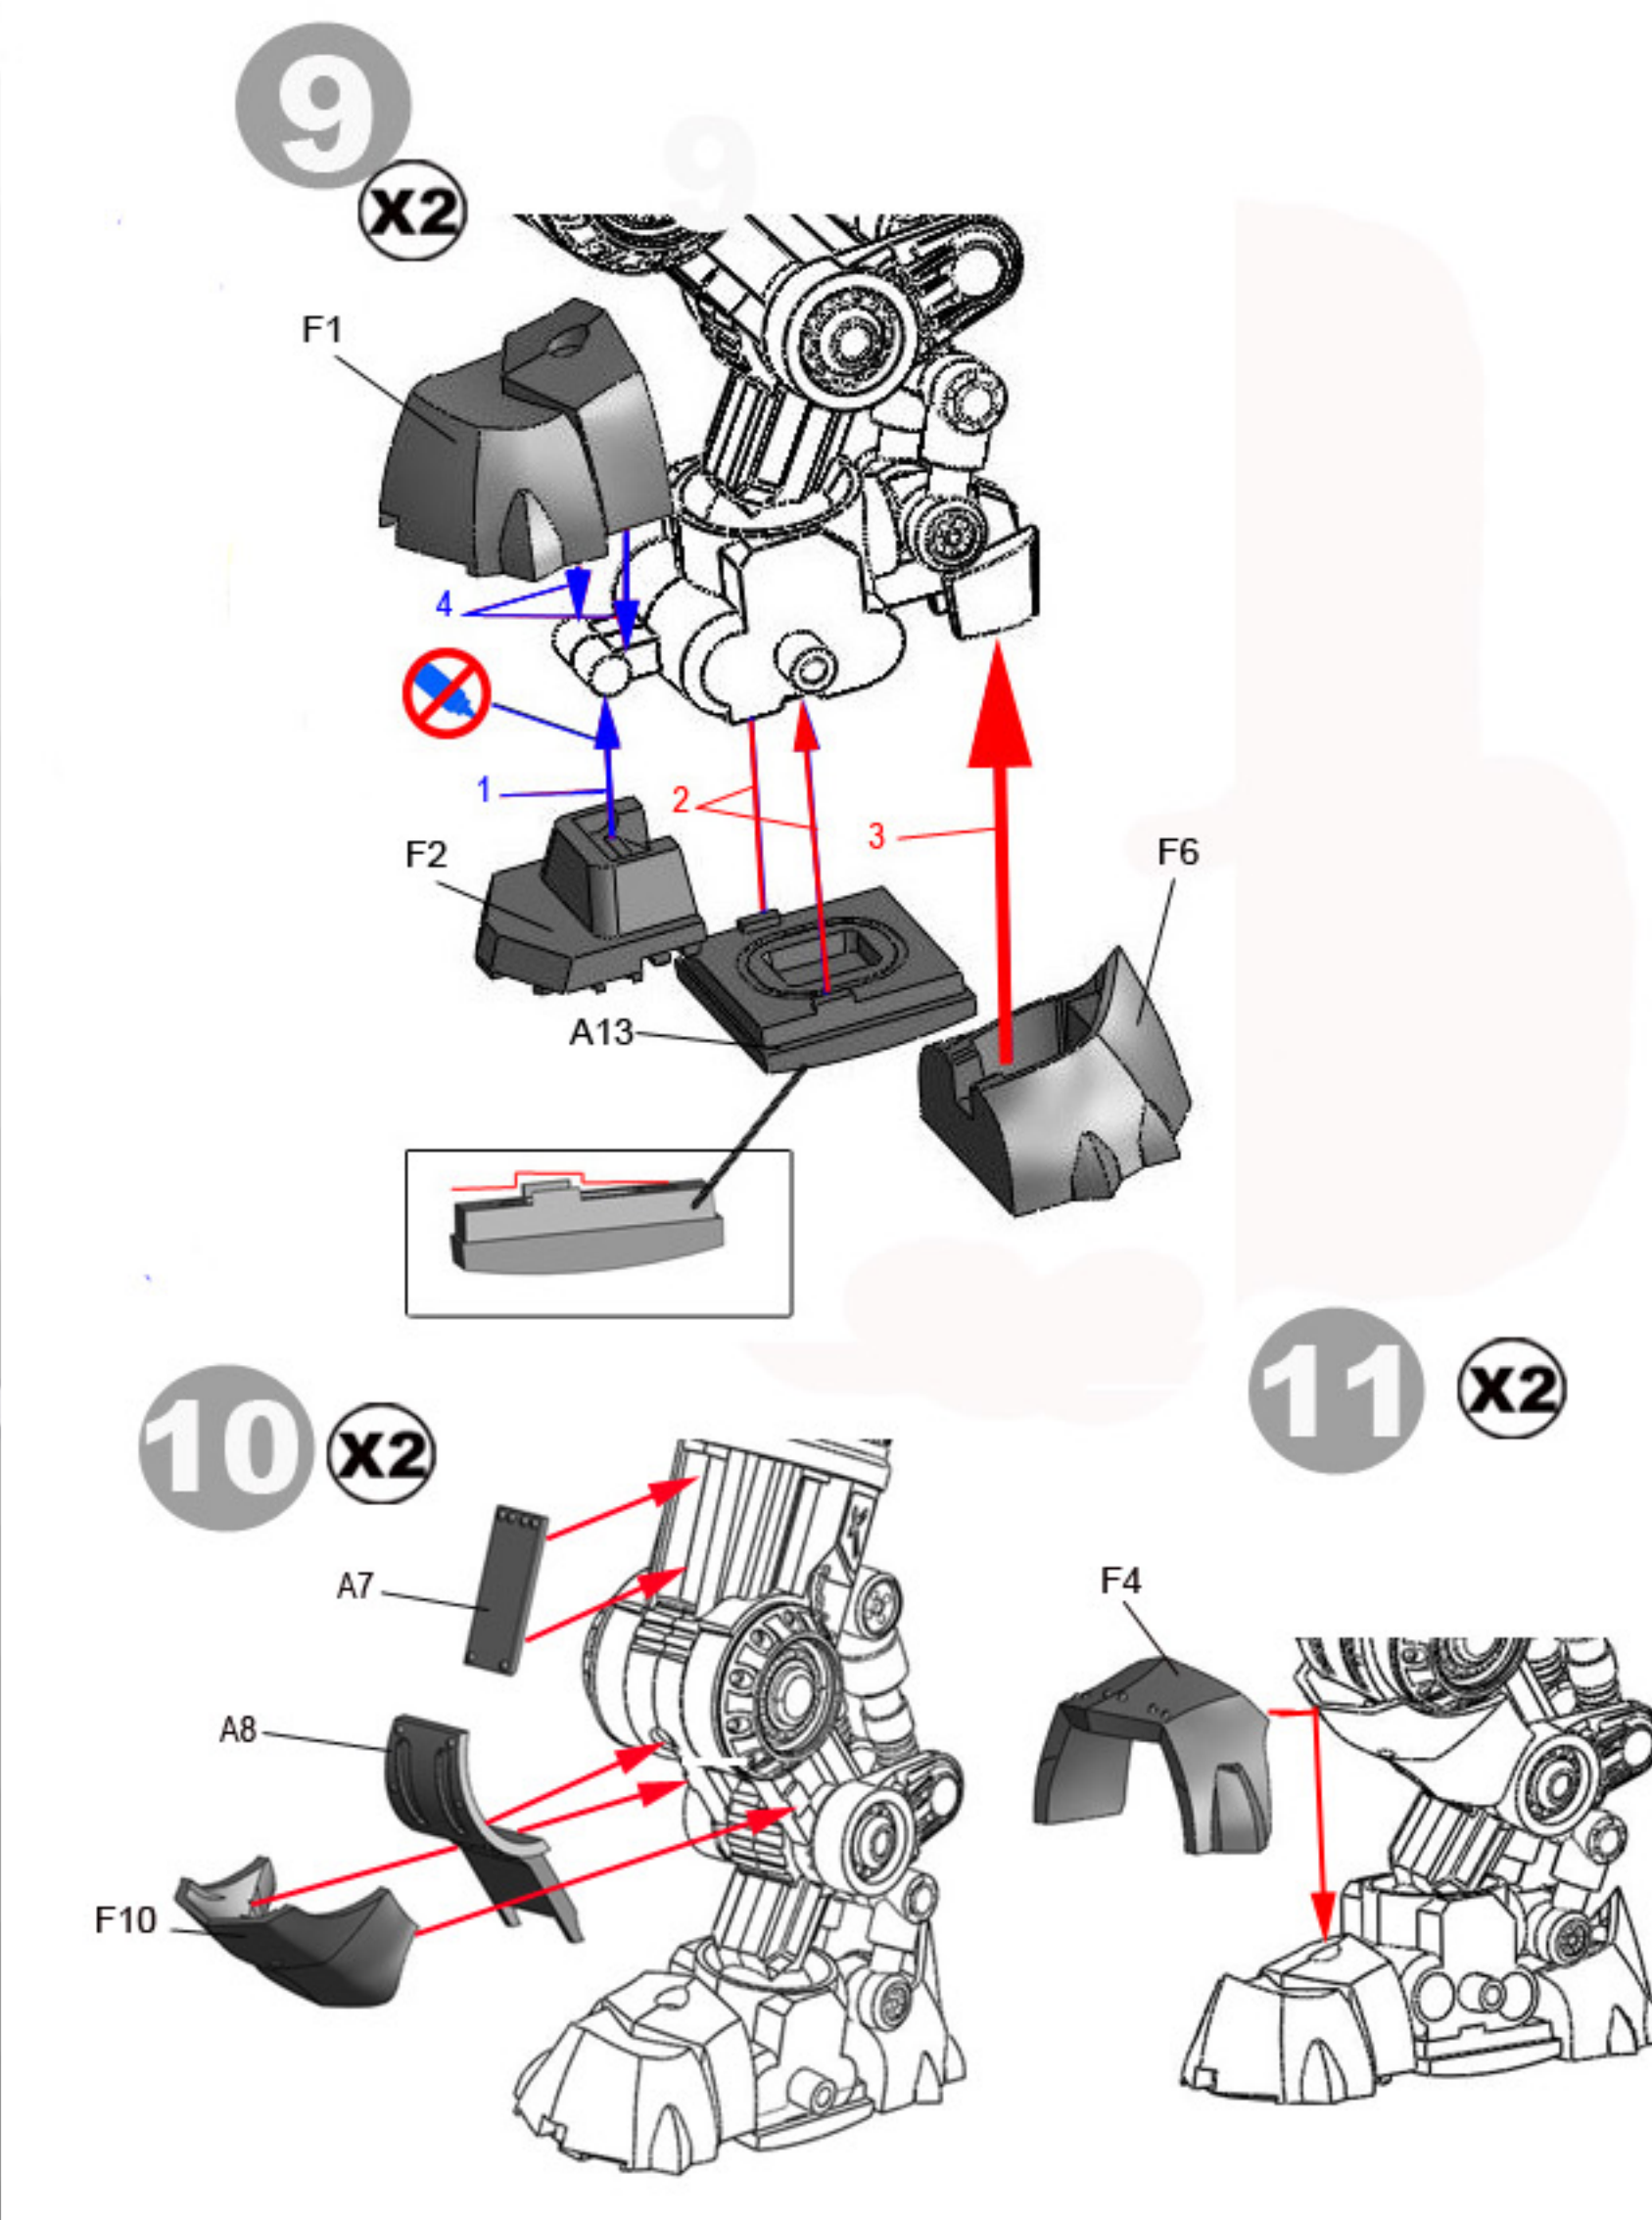

LEVIATHAN CRUSADER

4.5" (115mm) tall when assembled. 1/100 (15mm) scale model kit

Not suitable for children under 3 years of age due to small parts and pointed components. Scenery, glue and paint are not included. Painting and assembly required.

Note:
Do not glue the arms onto the main body, they have been designed to remain movable and may be easily swapped for other optional arm kits.

Recommended:
If you would like to be able to pose your models legs and waist, you need only cement the spine into the ball under the torso; all other components may remain unglued until you decide if you would like to lock the model into a fixed pose by using a few drops of model cement.

MOVEABLE PARTS

END