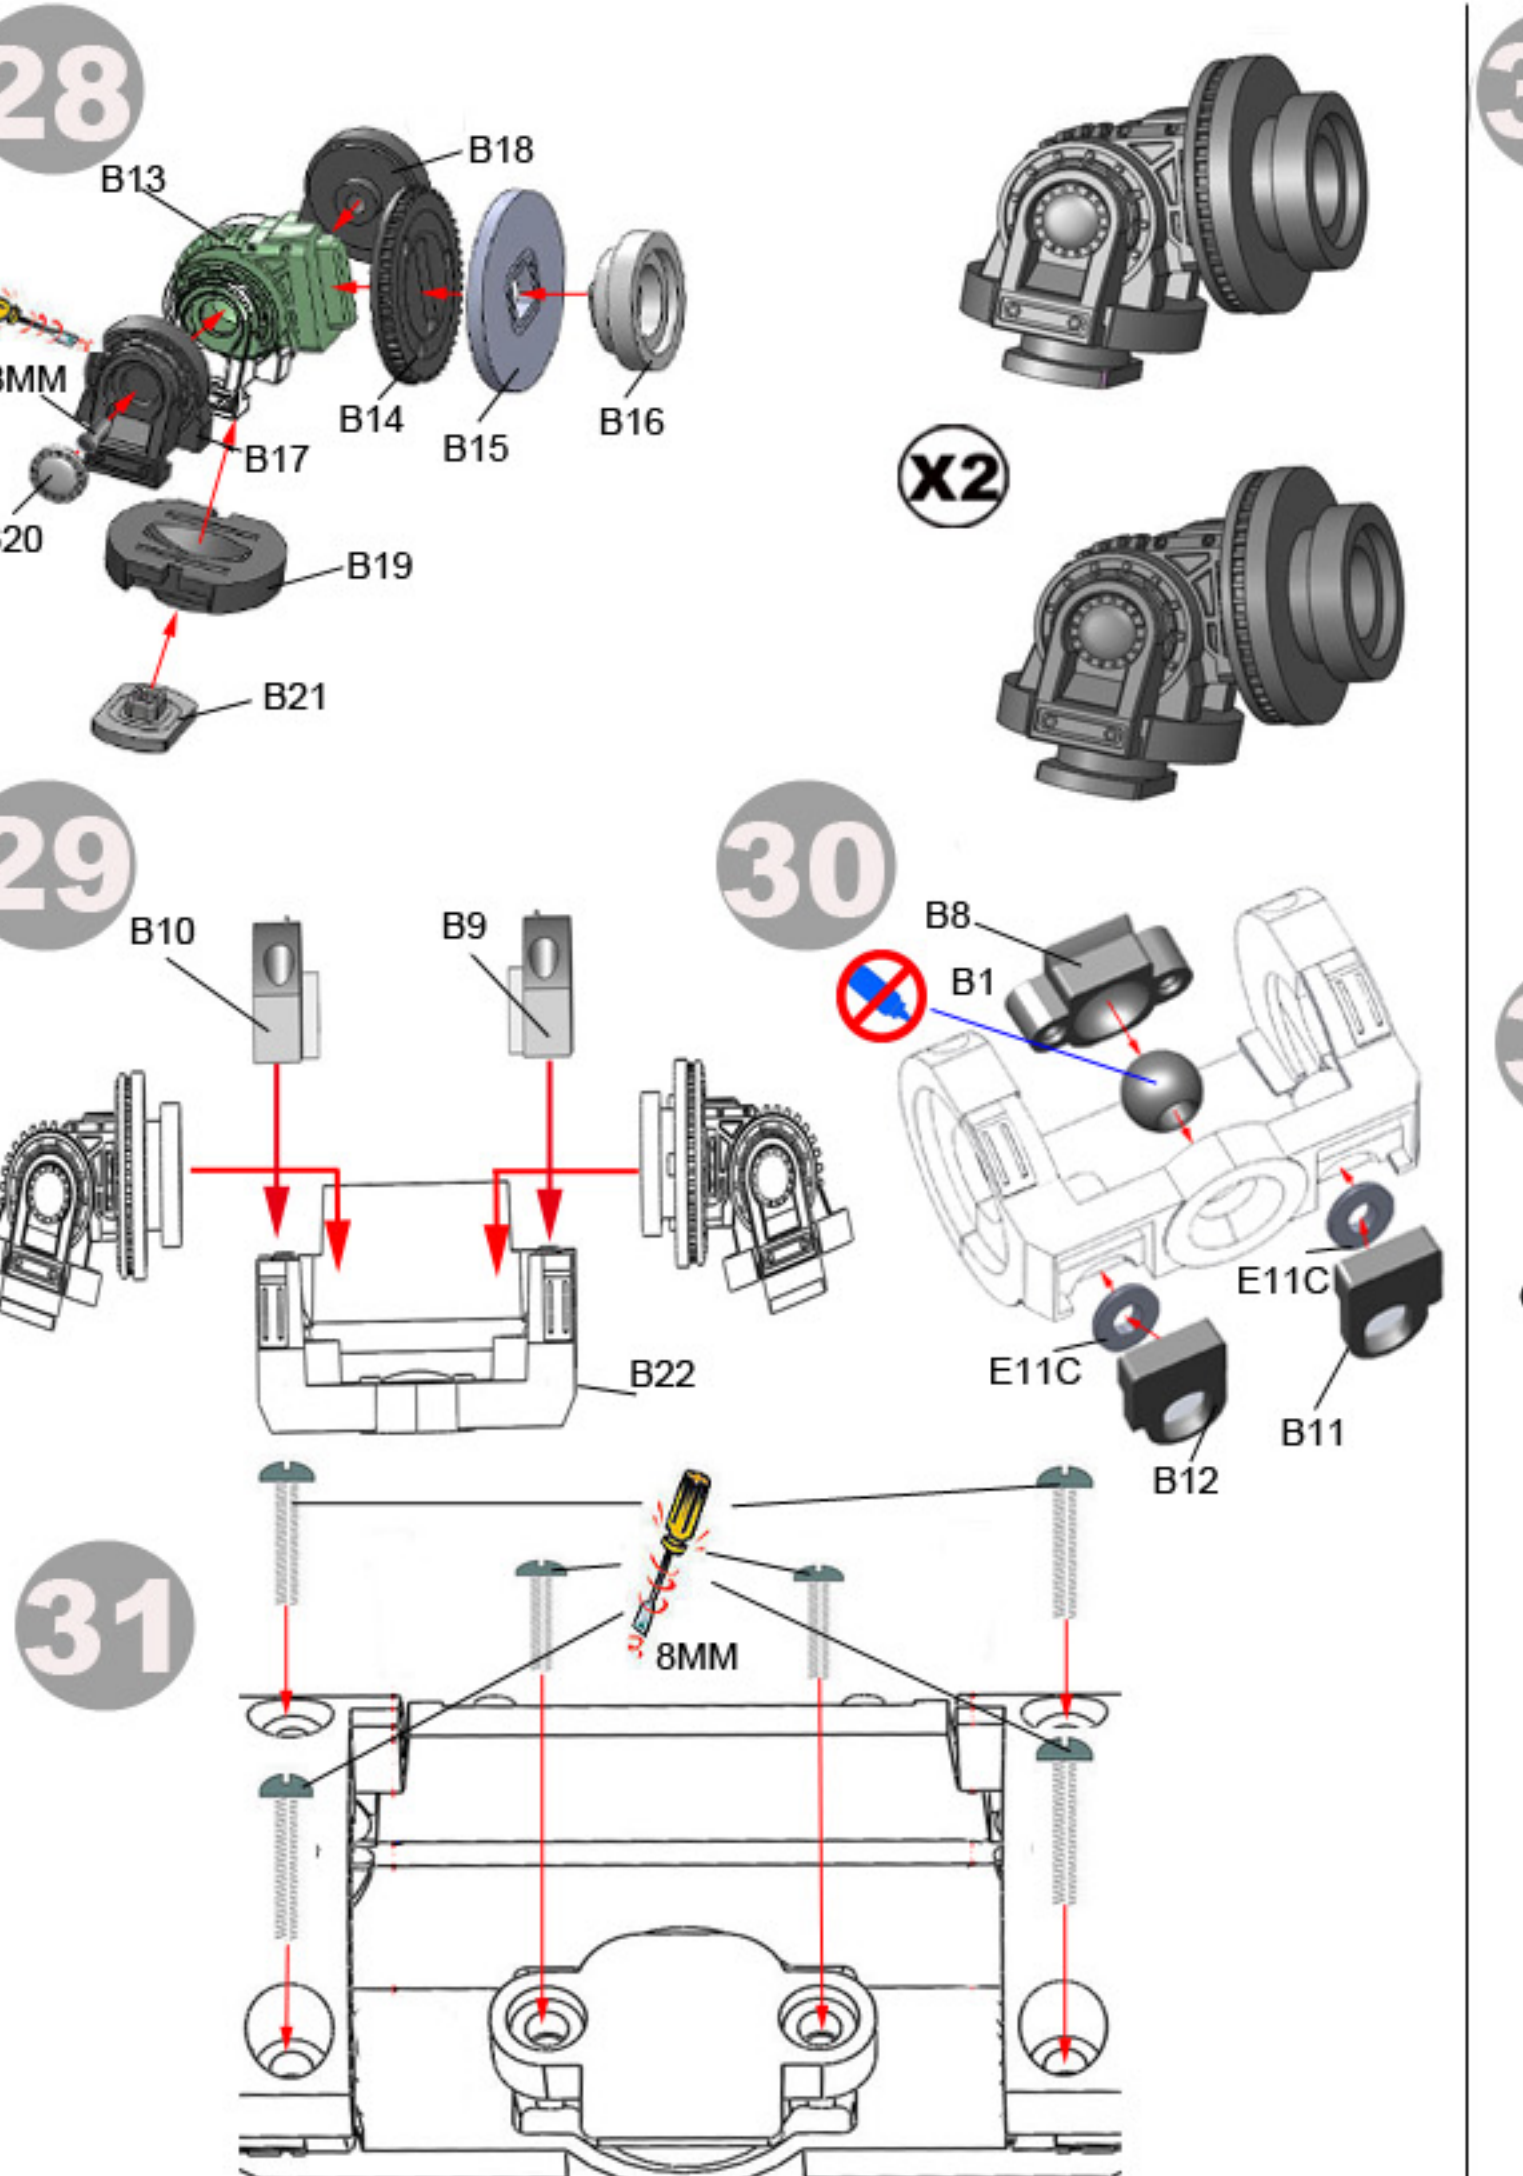

LEVIATHAN CRUSADER

4.5" (115mm) tall when assembled. 1/100 (15mm) scale model kit

Not suitable for children under 3 years of age due to small parts and pointed components. Scenery, glue and paint are not included. Painting and assembly required.

Note:
Do not glue the arms onto the main body, they have been designed to remain movable and may be easily swapped for other optional arm kits.

Recommended:
If you would like to be able to pose your models legs and waist, you need only cement the spine into the ball under the torso; all other components may remain unglued until you decide if you would like to lock the model into a fixed pose by using a few drops of model cement.

MOVEABLE PARTS

END