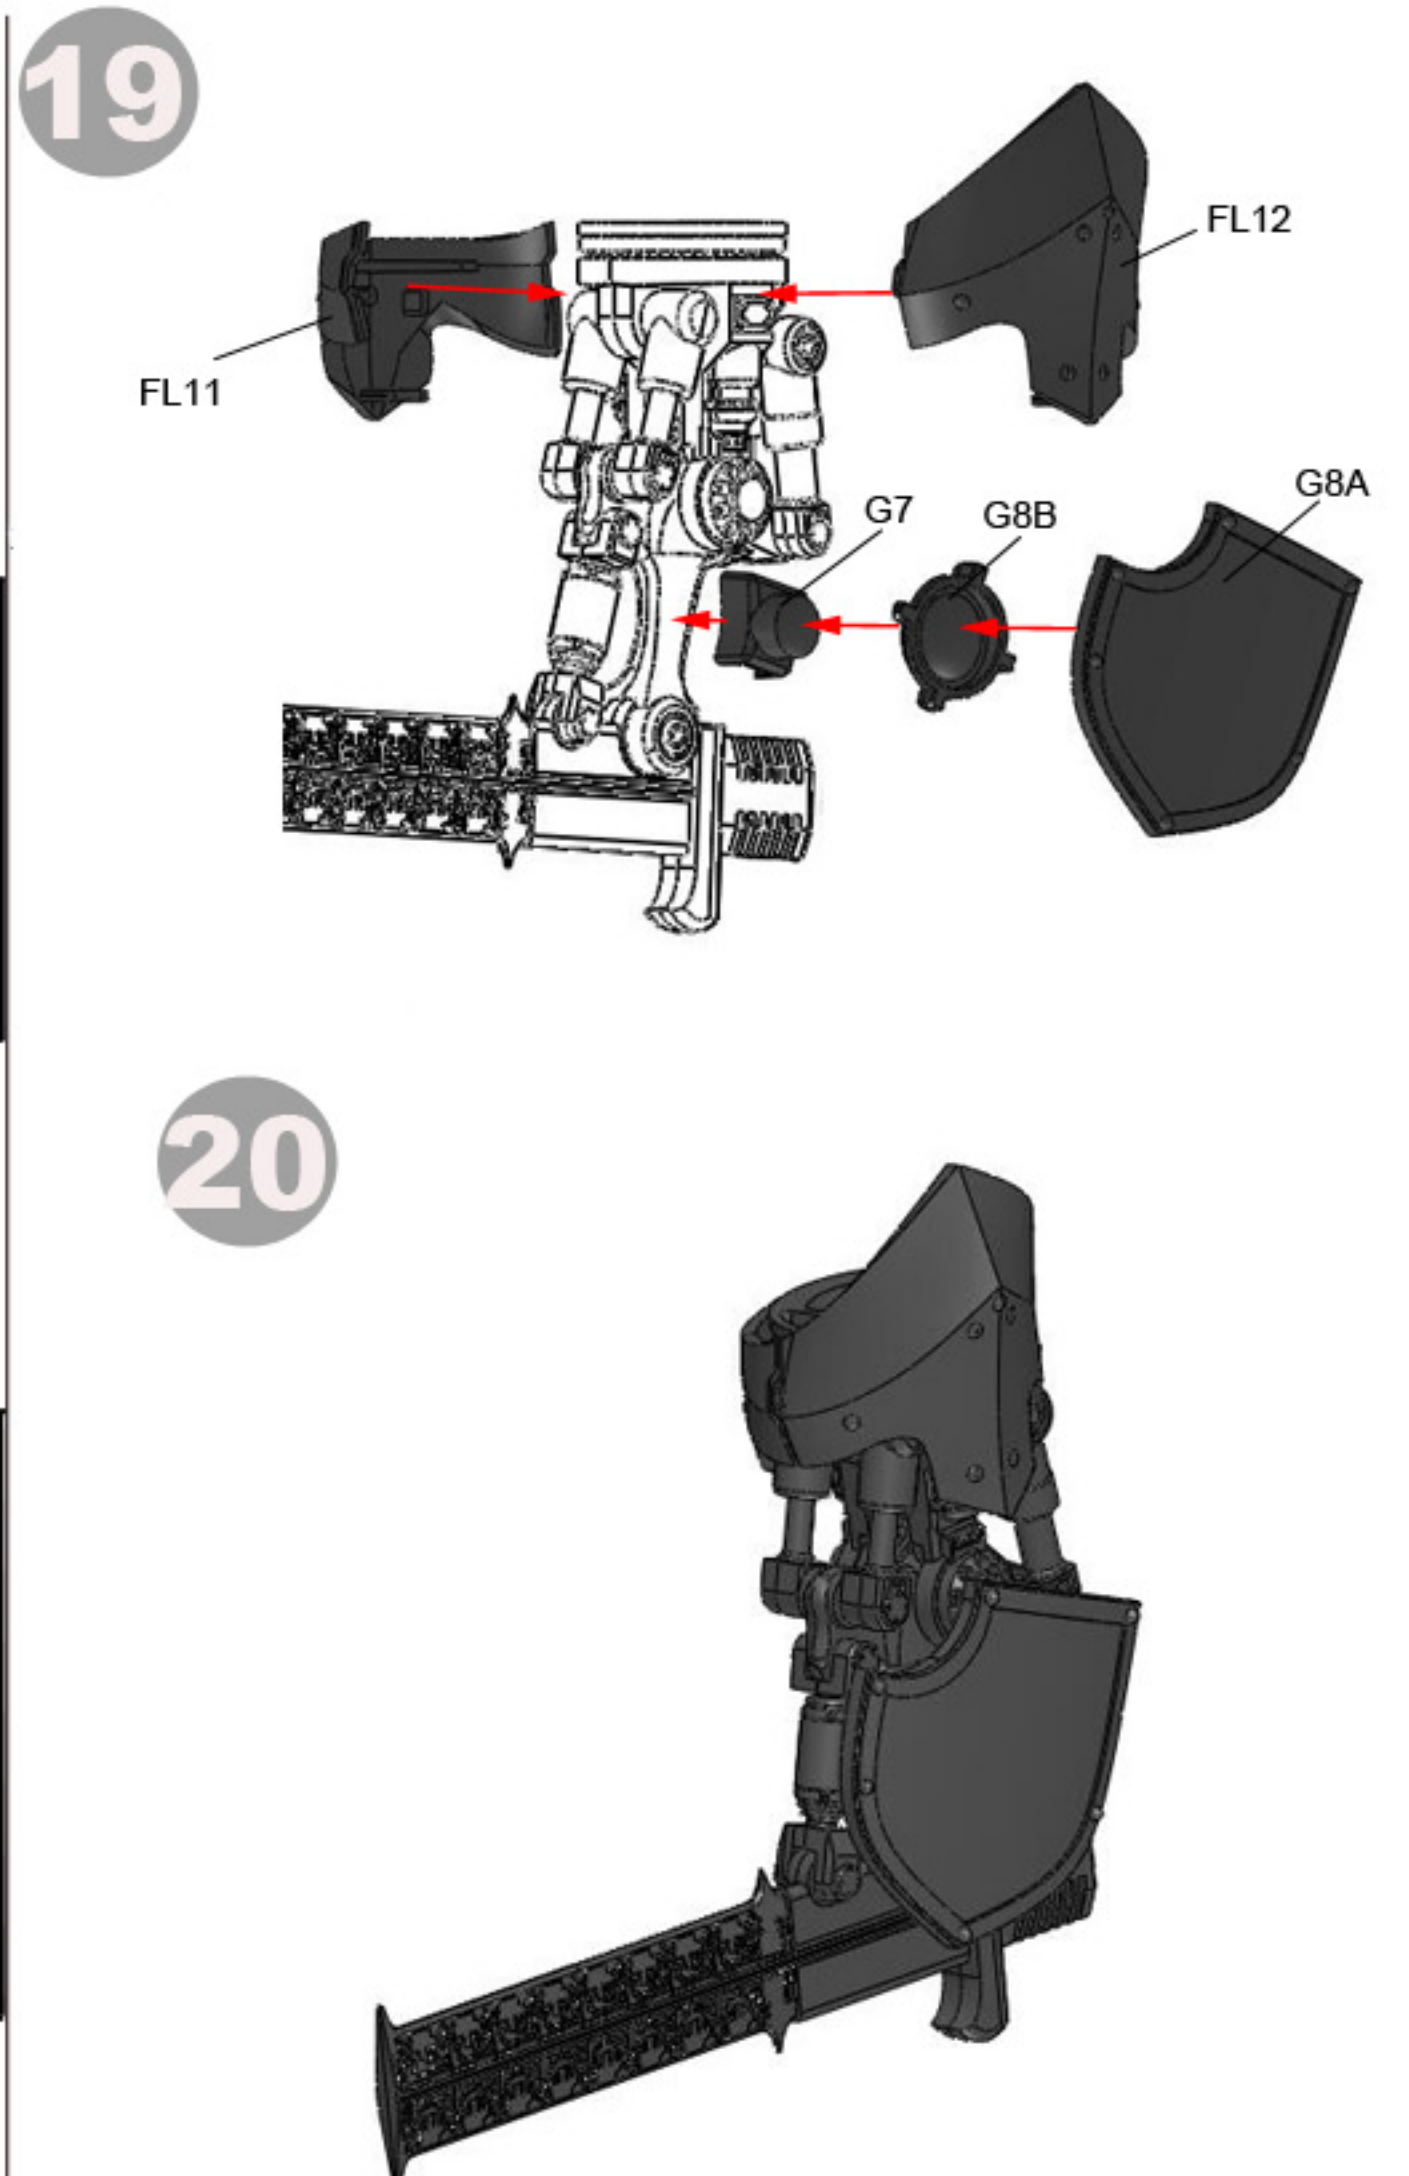

LEVIATHAN CRUSADER

4.5" (115mm) tall when assembled. 1/100 (15mm) scale model kit

Not suitable for children under 3 years of age due to small parts and pointed components. Scenery, glue and paint are not included. Painting and assembly required.

Note:
Do not glue the arms onto the main body, they have been designed to remain movable and may be easily swapped for other optional arm kits.

Recommended:
If you would like to be able to pose your models legs and waist, you need only cement the spine into the ball under the torso; all other components may remain unglued until you decide if you would like to lock the model into a fixed pose by using a few drops of model cement.

MOVEABLE PARTS

END