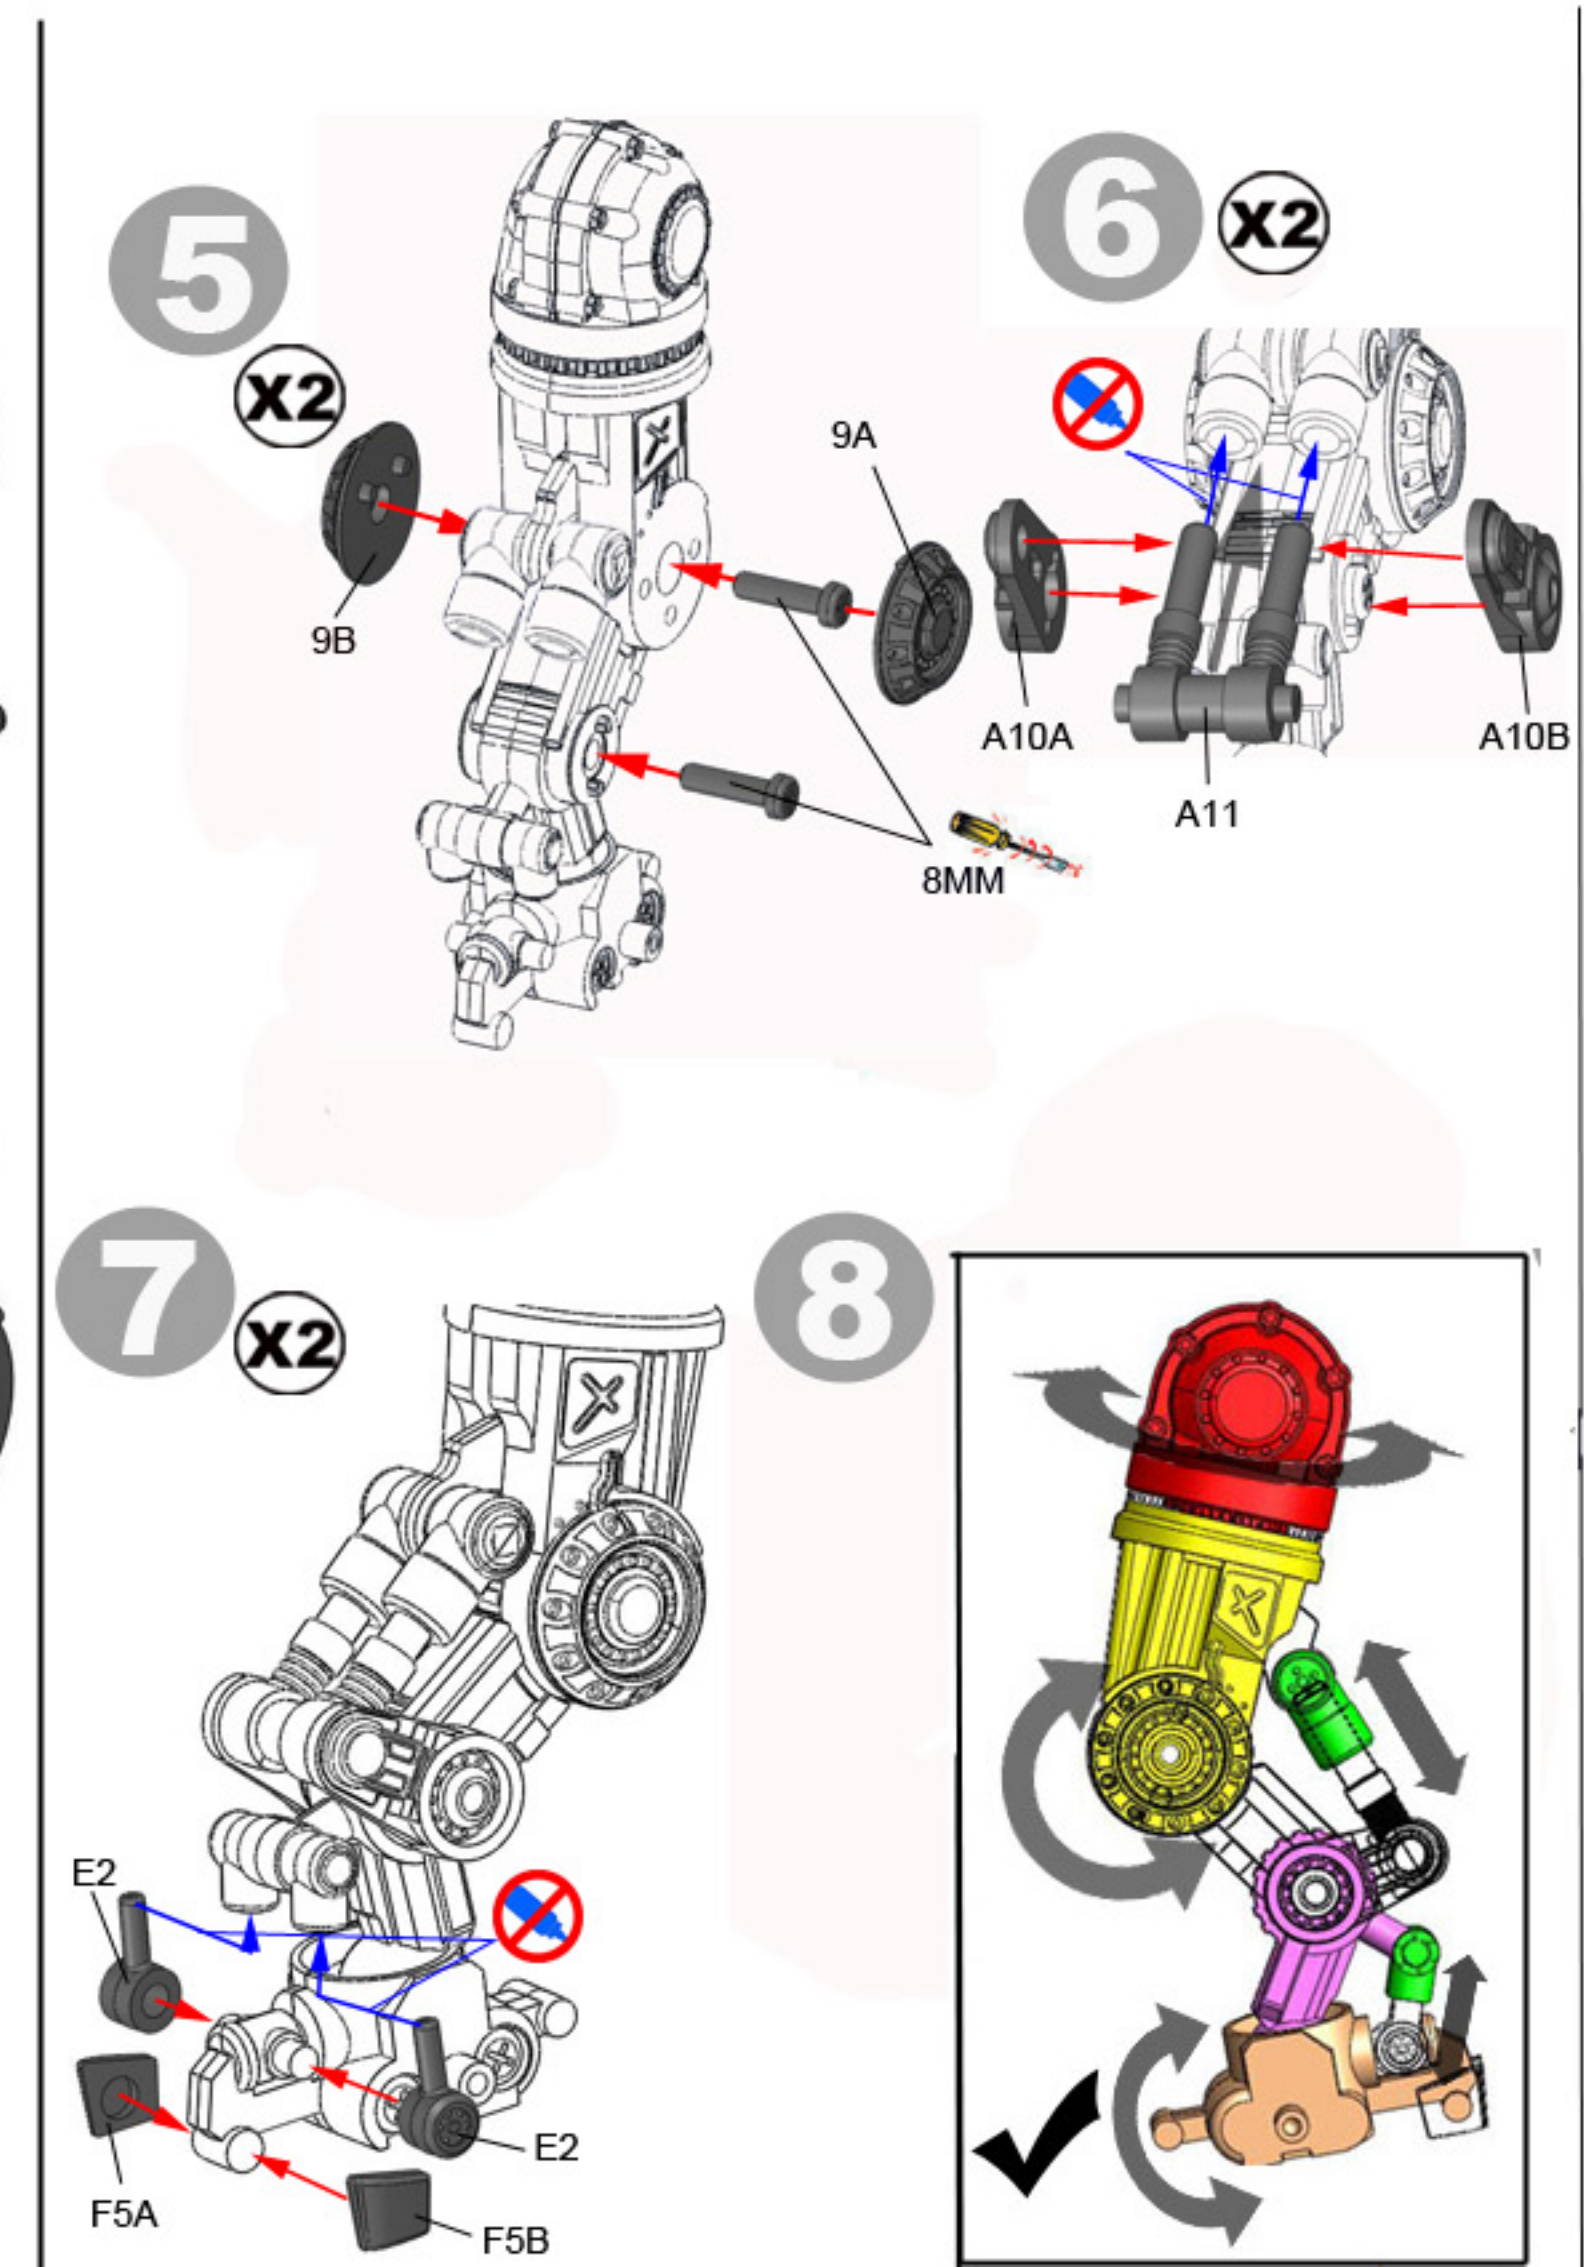

LEVIATHAN CRUSADER

4.5" (115mm) tall when assembled. 1/100 (15mm) scale model kit

Not suitable for children under 3 years of age due to small parts and pointed components. Scenery, glue and paint are not included. Painting and assembly required.

Note:
Do not glue the arms onto the main body, they have been designed to remain movable and may be easily swapped for other optional arm kits.

Recommended:
If you would like to be able to pose your models legs and waist, you need only cement the spine into the ball under the torso; all other components may remain unglued until you decide if you would like to lock the model into a fixed pose by using a few drops of model cement.

MOVEABLE PARTS

END