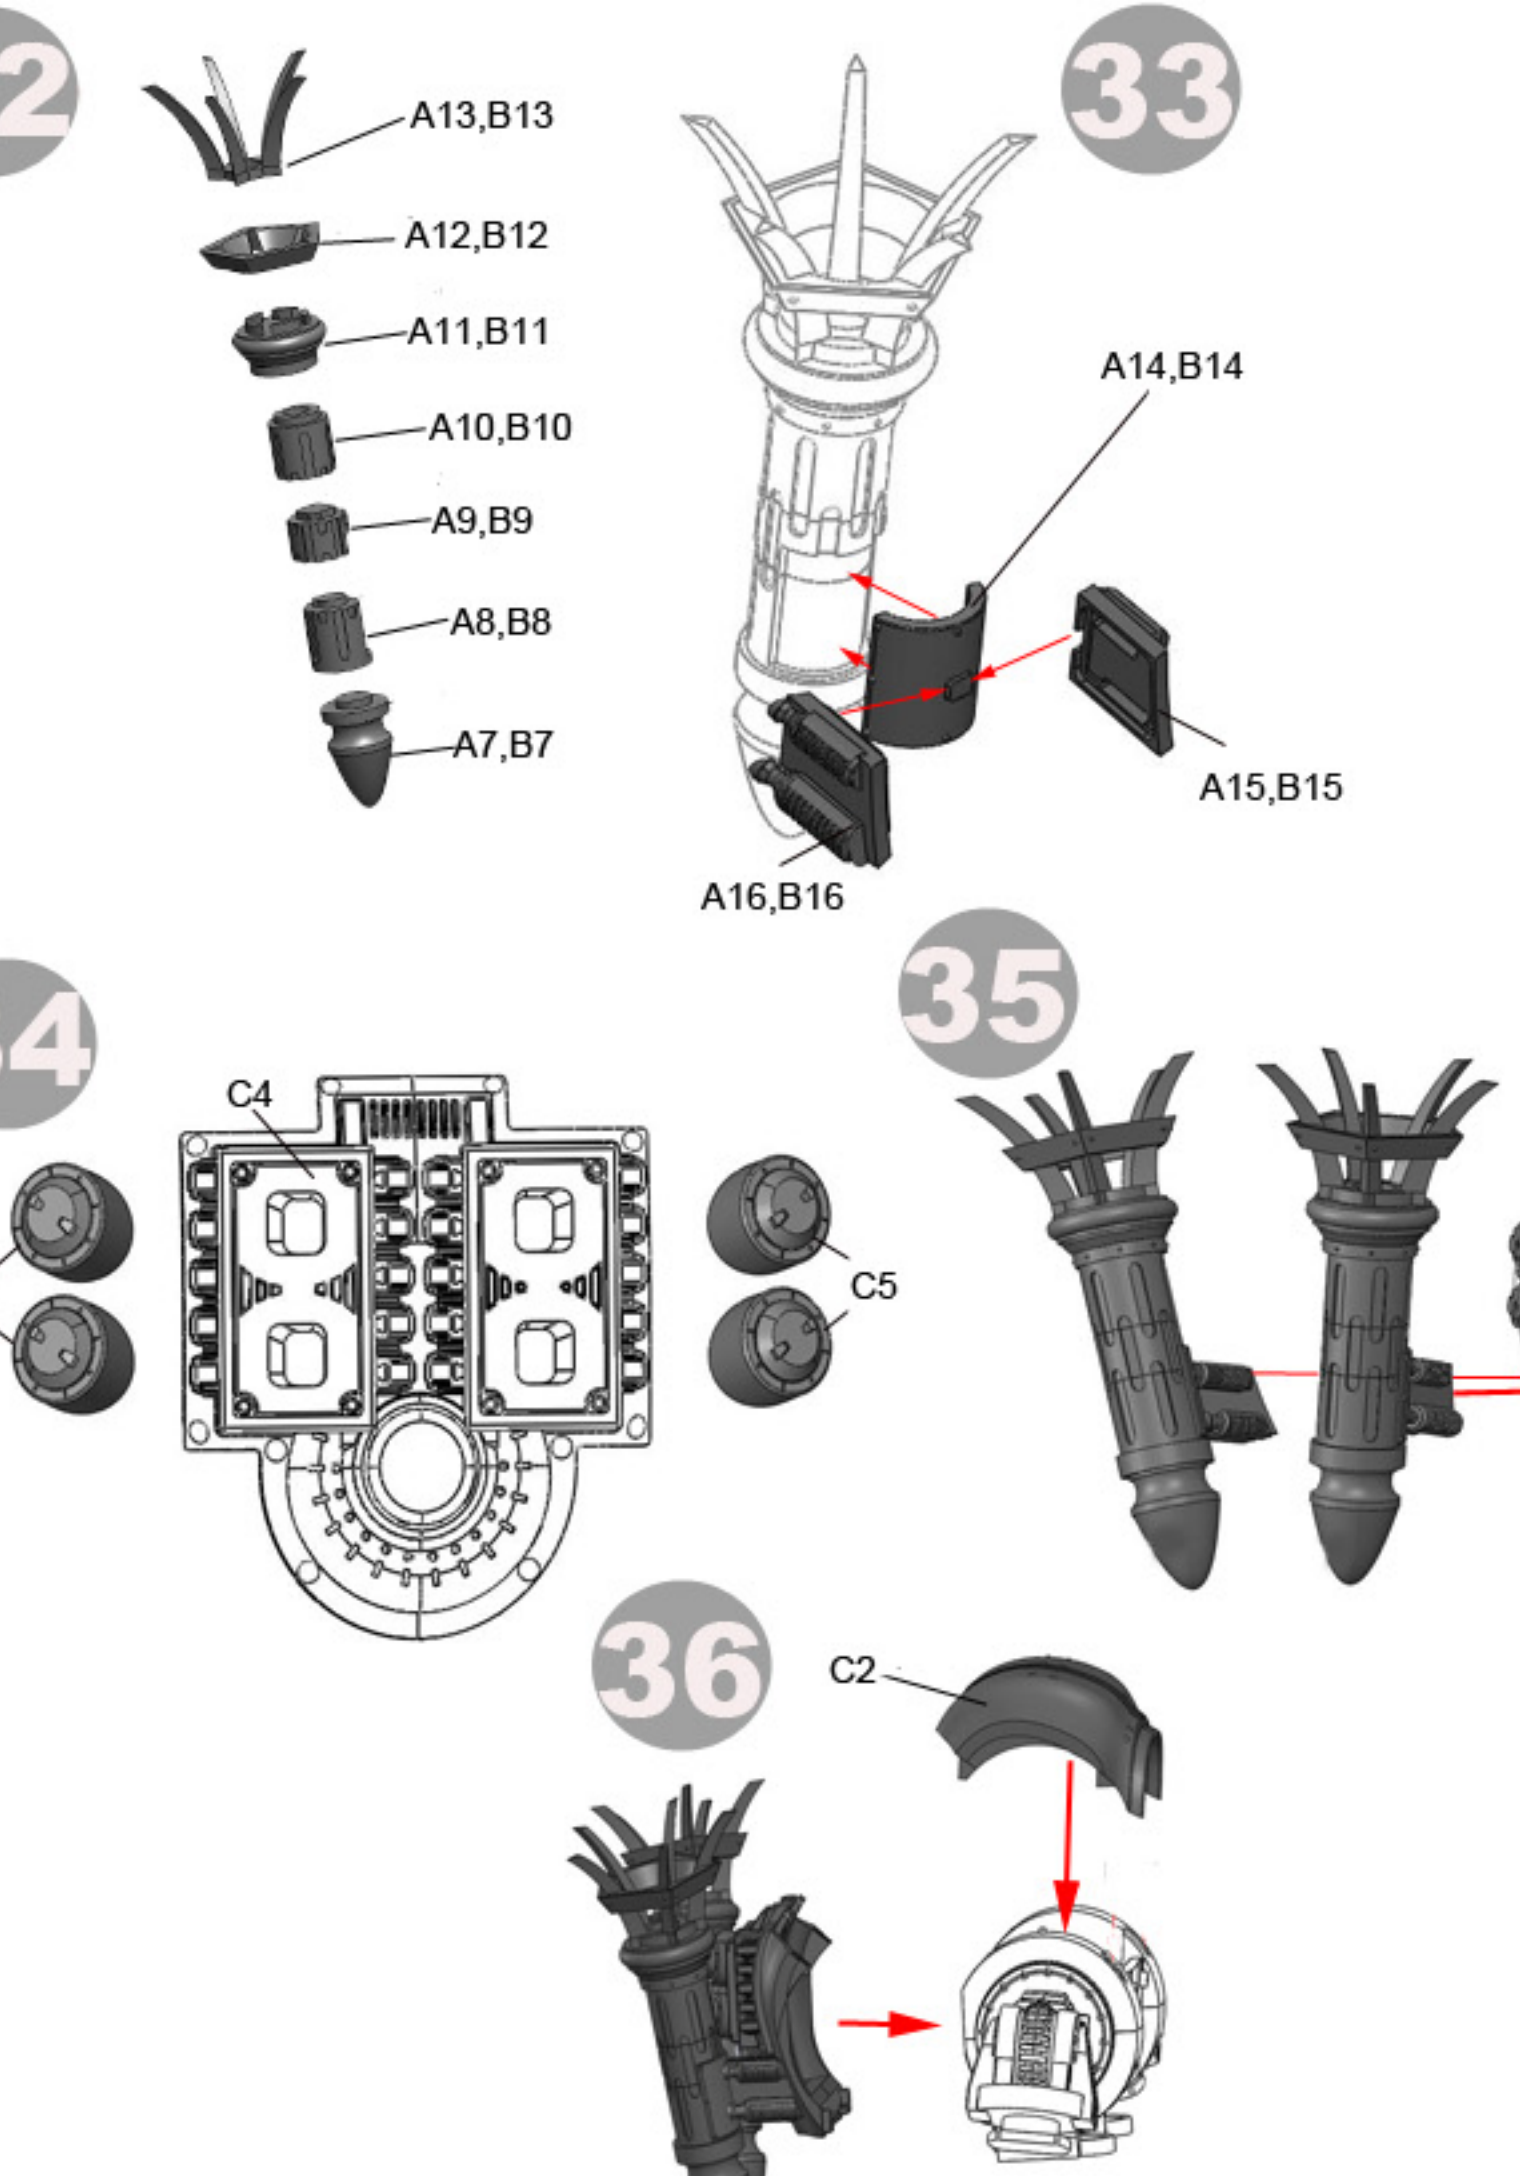

LEVIATHAN CRUSADER

4.5" (115mm) tall when assembled. 1/100 (15mm) scale model kit

Not suitable for children under 3 years of age due to small parts and pointed components. Scenery, glue and paint are not included. Painting and assembly required.

Note:
Do not glue the arms onto the main body, they have been designed to remain movable and may be easily swapped for other optional arm kits.

Recommended:
If you would like to be able to pose your models legs and waist, you need only cement the spine into the ball under the torso; all other components may remain unglued until you decide if you would like to lock the model into a fixed pose by using a few drops of model cement.

MOVEABLE PARTS

END