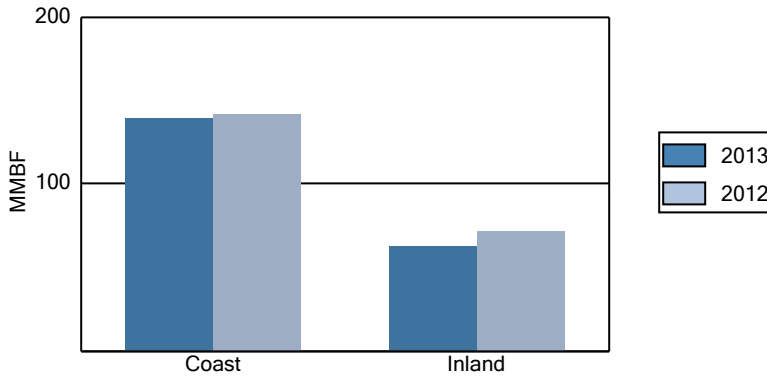

# BAROMETER

For the week ending:  
January 5, 2013

Published by Western Wood Products Association

522 SW Fifth Ave., Suite 500, Portland, OR 97204

Phone: 503-224-3930

© 1992, 2013 WWPA

ISSN: 0511-8255

## Days Inventory Based on Orders

## Production Year-to-Date by Region