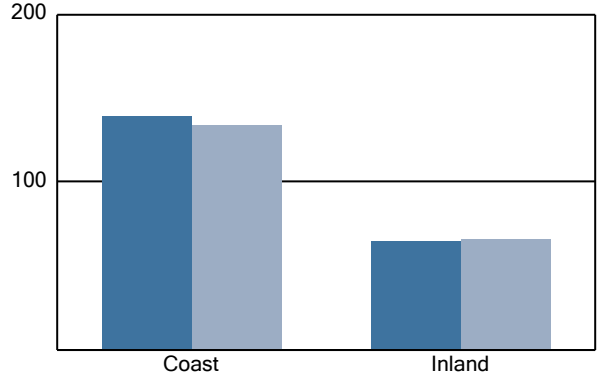

Shipments Year-to-Date by Region

MBF	Reporting Week		Last Week		2 weeks ago		3 weeks ago		Year-to-Date Footage		
	Footage	% Inv.	Footage	% Inv.	Footage	% Inv.	Footage	% Inv.	Current Year	Last Year	% Diff.
Western											
Production	203,085	15.6%	186,755	14.3%	247,269	18.6%	258,769	19.3%	203,085	214,322	-5.2%
Orders	223,864	17.2%	212,478	16.3%	271,873	20.4%	268,035	20.0%	223,864	208,217	7.5%
Shipments	204,286	15.7%	212,860	16.3%	255,696	19.2%	263,301	19.6%	204,286	199,928	2.2%
Unfilled Orders	554,120	42.5%	534,542	40.9%	534,925	40.2%	518,748	38.7%	554,120	471,952	17.4%
Inventories	1,304,457	-	1,305,658	-	1,331,764	-	1,340,192	-	1,304,457	1,227,157	6.3%
Coast											
Production	139,835	17.8%	122,698	15.7%	161,887	20.1%	168,518	20.7%	139,835	142,251	-1.7%
Orders	154,009	19.7%	142,298	18.2%	172,567	21.4%	174,221	21.4%	154,009	133,004	15.8%
Shipments	139,223	17.8%	147,165	18.8%	168,314	20.8%	173,617	21.3%	139,223	133,760	4.1%
Unfilled Orders	283,919	36.2%	269,133	34.4%	274,000	33.9%	269,747	33.1%	283,919	257,103	10.4%
Inventories	783,465	-	782,853	-	807,320	-	813,747	-	783,465	740,150	5.9%
Inland											
Production	63,250	12.1%	64,057	12.3%	85,382	16.3%	90,251	17.1%	63,250	72,071	-12.2%
Orders	69,855	13.4%	70,180	13.4%	99,306	18.9%	93,814	17.8%	69,855	75,213	-7.1%
Shipments	65,063	12.5%	65,695	12.6%	87,382	16.7%	89,684	17.0%	65,063	66,168	-1.7%
Unfilled Orders	270,201	51.9%	265,409	50.8%	260,925	49.8%	249,001	47.3%	270,201	214,849	25.8%
Inventories	520,992	-	522,805	-	524,444	-	526,445	-	520,992	487,007	7.0%

Reporting mills represent approximately one-half of all Western Region lumber production. Coast Region includes the areas west of the Cascade Range in WA and OR, and the north coast counties of CA. Inland Region includes the areas east from the Cascade and California ranges to the Great Plains, and from Canada to Mexico. Information contained in this report may not be published, reprinted or transmitted without the expressed written permission of Western Wood Products Association.