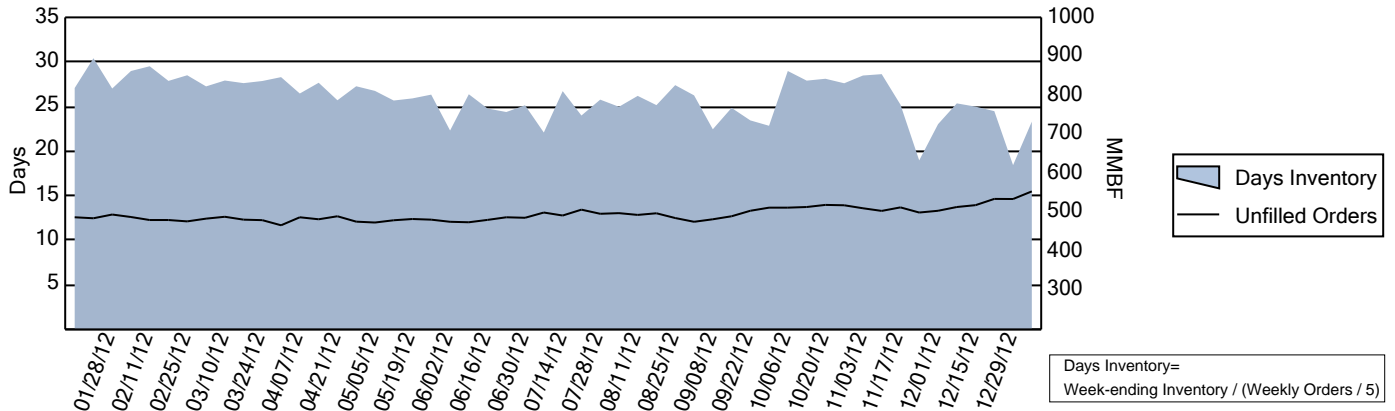

# BAROMETER

For the week ending:  
January 5, 2013

Published by Western Wood Products Association

522 SW Fifth Ave., Suite 500, Portland, OR 97204

Phone: 503-224-3930

© 1992, 2013 WWPA

ISSN: 0511-8255

## Days Inventory Based on Orders