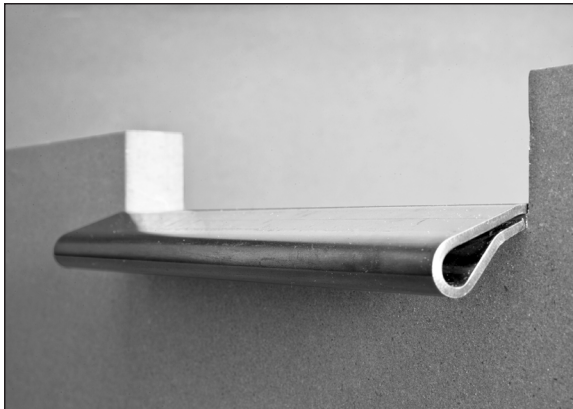

# Olson Kundig®

Cabinet Hardware – Pull

## Tom Kundig Collection Droop Earless

Designed by: Tom Kundig

Available in folded steel, blackened with wax finish.  
Sizes include: 2", 4", 6" and 9".

Also available in stainless steel with a satin  
bead-blasted finish, or in solid bronze with an  
oil-rubbed finish.