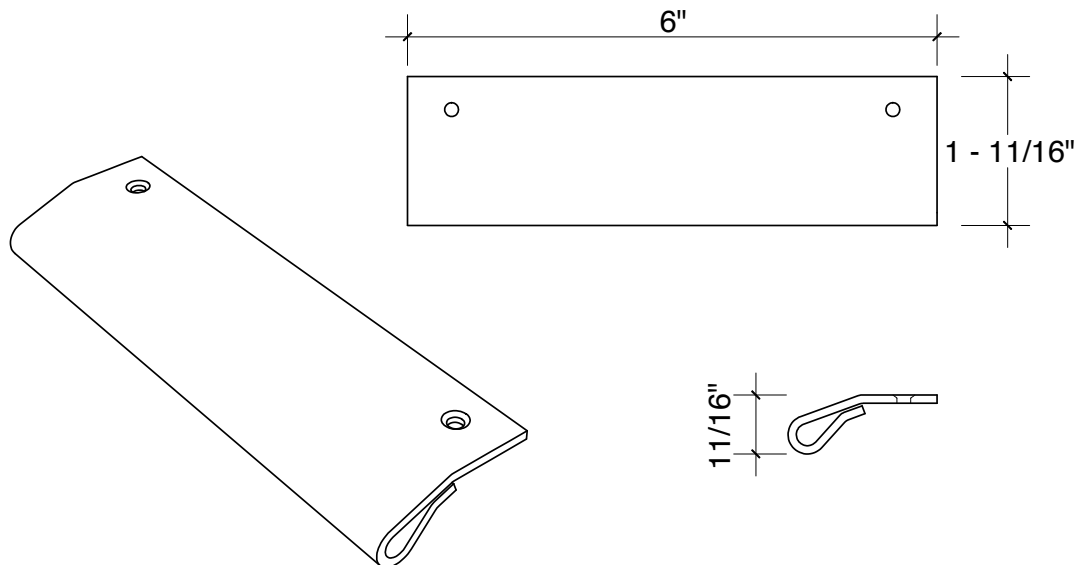

# Olson Kundig®

Cabinet Hardware – Pull

## Tom Kundig Collection Droop Earless

Designed by: Tom Kundig

Available in folded steel, blackened with wax finish.  
Sizes include: 2", 4", 6" and 9".

Also available in stainless steel with a satin  
bead-blasted finish, or in solid bronze with an  
oil-rubbed finish.