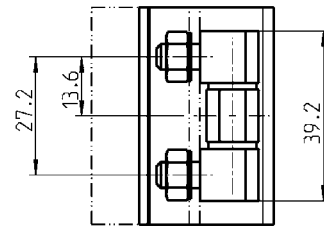

STAINLESS STEEL

Screw-on hinge

AISI 303

1055-U6

AISI 316

1055-U8

STAINLESS STEEL

Screw-on hinge