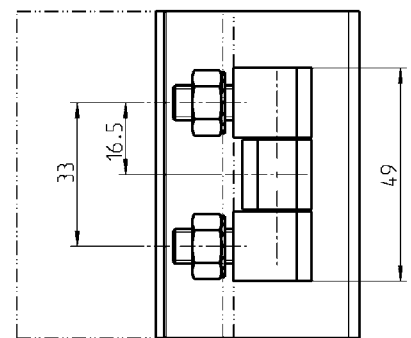

STAINLESS STEEL

Screw-on hinge

AISI 303

1055-U6

AISI 316

1055-U8

STAINLESS STEEL

Screw-on hinge