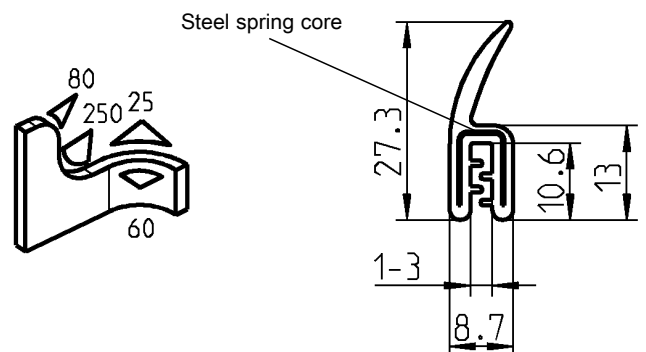

Self-gripping gasketing PROGRAM 1011

- Info
- 1 Quarter turns
- 2 Rod controls
- 3 Locking systems
- 4 Hinges
- 5 Gasketing

Gasket EPDM 60° ± 5 Shore A black

1011-31

Sponge-rubber (EPDM) black (gasket EPDM 60° ± 5 Shore A)

1011-37

Gasket EPDM 60° ± 5 Shore A black

1011-29

Gasket EPDM 60° ± 5 Shore A black

1011-32