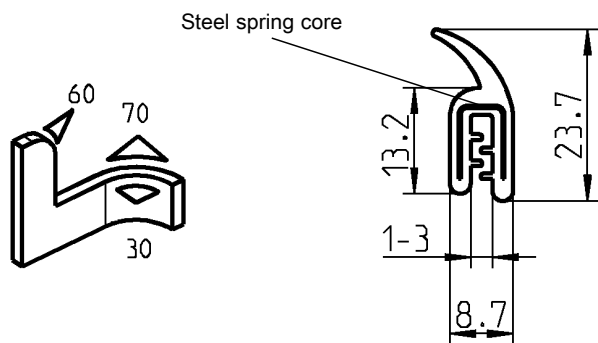

Self-gripping gasketing PROGRAM 1011

- Info
- 1 Quarter turns
- 2 Rod controls
- 3 Locking systems
- 4 Hinges
- 5 Gasketing

Gasket EPDM 60° ± 5 Shore A black

1011-31

Sponge-rubber (EPDM) black (gasket EPDM 60° ± 5 Shore A)

1011-37

Gasket EPDM 60° ± 5 Shore A black

1011-29

Gasket EPDM 60° ± 5 Shore A black

1011-32