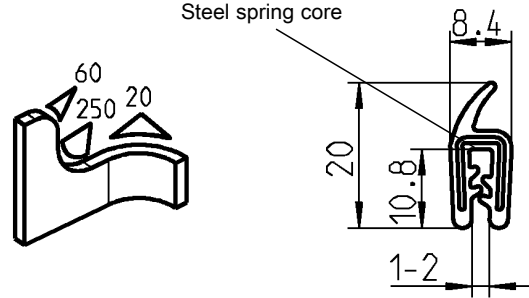

Self-gripping gasketing PROGRAM 1011

- Info
- 1 Quarter turns
- 2 Rod controls
- 3 Locking systems
- 4 Hinges
- 5 Gasketing

Gasket EPDM 60° ± 5 Shore A black

1011-31

Sponge-rubber (EPDM) black (gasket EPDM 60° ± 5 Shore A)

1011-37

Gasket EPDM 60° ± 5 Shore A black

1011-29

Gasket EPDM 60° ± 5 Shore A black

1011-32