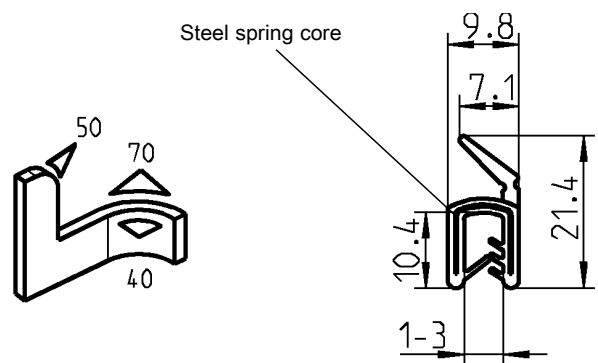

Self-gripping gasketing PROGRAM 1011

- Info
- 1 Quarter turns
- 2 Rod controls
- 3 Locking systems
- 4 Hinges
- 5 Gasketing

Gasket EPDM 60° ± 5 Shore A black

1011-31

Sponge-rubber (EPDM) black (gasket EPDM 60° ± 5 Shore A)

1011-37

Gasket EPDM 60° ± 5 Shore A black

1011-29

Gasket EPDM 60° ± 5 Shore A black

1011-32