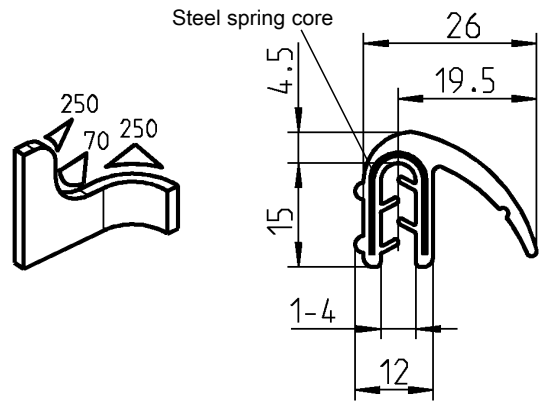

Self-gripping gasketing PROGRAM 1011

- Info
- 1 Quarter turns
- 2 Rod controls
- 3 Locking systems
- 4 Hinges
- 5 Gasketing

Gasket EPDM 60° ± 5 Shore A black

1011-40

Gasket EPDM 60° ± 5 Shore A black

1011-33

Gasket EPDM 60° ± 5 Shore A black

1011-35

Gasket EPDM 60° ± 5 Shore A black

1011-44