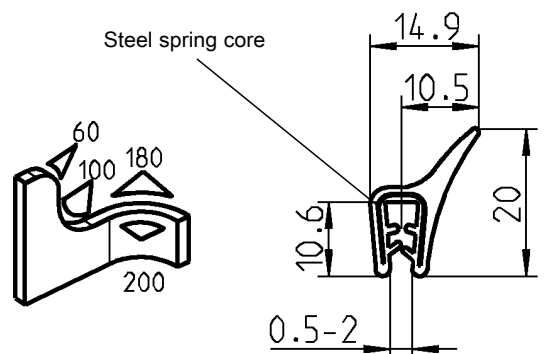

Self-gripping gasketing PROGRAM 1011

- Info
- 1 Quarter turns
- 2 Rod controls
- 3 Locking systems
- 4 Hinges
- 5 Gasketing

Gasket EPDM 60° ± 5 Shore A black

1011-40

Gasket EPDM 60° ± 5 Shore A black

1011-33

Gasket EPDM 60° ± 5 Shore A black

1011-35

Gasket EPDM 60° ± 5 Shore A black

1011-44