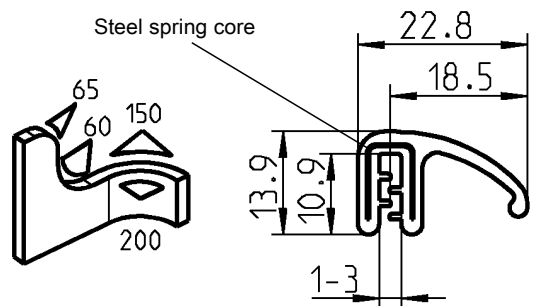

Self-gripping gasketing PROGRAM 1011

- Info
- 1 Quarter turns
- 2 Rod controls
- 3 Locking systems
- 4 Hinges
- 5 Gasketing

Gasket EPDM 60° ± 5 Shore A black

1011-40

Gasket EPDM 60° ± 5 Shore A black

1011-33

Gasket EPDM 60° ± 5 Shore A black

1011-35

Gasket EPDM 60° ± 5 Shore A black

1011-44