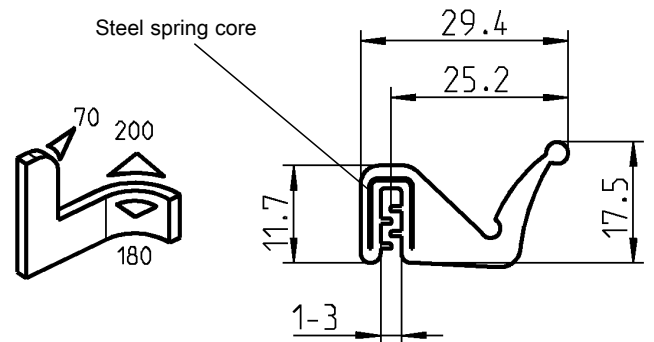

Self-gripping gasketing PROGRAM 1011

- Info
- 1 Quarter turns
- 2 Rod controls
- 3 Locking systems
- 4 Hinges
- 5 Gasketing

Gasket EPDM 60° ± 5 Shore A black

1011-40

Gasket EPDM 60° ± 5 Shore A black

1011-33

Gasket EPDM 60° ± 5 Shore A black

1011-35

Gasket EPDM 60° ± 5 Shore A black

1011-44