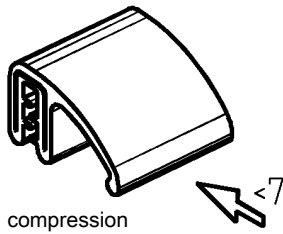

Self-gripping gasketing PROGRAM 1011

- Info
- 1 Quarter turns
- 2 Rod controls
- 3 Locking systems
- 4 Hinges
- 5 Gasketing

Gasket EPDM 60° ± 5 Shore A black

1011-40

Gasket EPDM 60° ± 5 Shore A black

1011-33