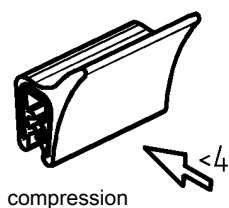

Gasket EPDM 60° ± 5 Shore A black

1011-44