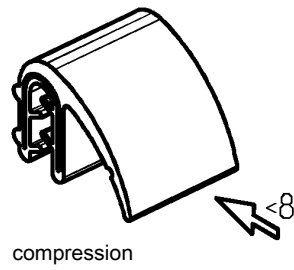

Self-gripping gasketing PROGRAM 1011

- Info
- 1 Quarter turns
- 2 Rod controls
- 3 Locking systems
- 4 Hinges
- 5 Gasketing

Gasket EPDM 60° ± 5 Shore A black

1011-40

Gasket EPDM 60° ± 5 Shore A black

1011-33

Gasket EPDM 60° ± 5 Shore A black

1011-35

Gasket EPDM 60° ± 5 Shore A black

1011-44