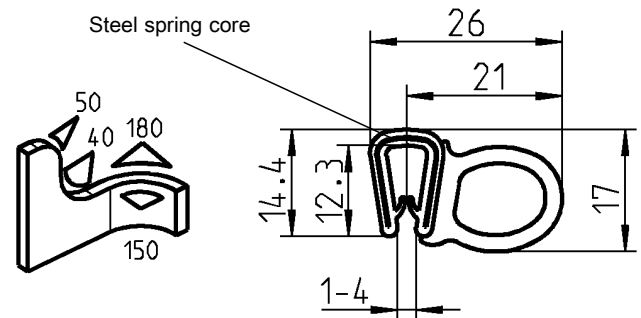

Self-gripping gasketing PROGRAM 1011

Info
1 Quarter turns
2 Rod controls
3 Locking systems
4 Hinges
5 Gasketing

Sponge-rubber (EPDM) black (gasket EPDM 65° ± 5 Shore A)

1011-12*

Sponge-rubber (EPDM) black / Gasket PVC

1011-19

Sponge-rubber (EPDM) black / Gasket PVC

1011-22

Sponge-rubber (EPDM) black (gasket EPDM 65° ± 5 Shore A)

1011-45

UL 50
UL 50E
UL 94-HB