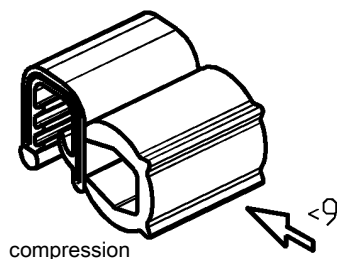

Self-gripping gasketing PROGRAM 1011

Info
1 Quarter turns
2 Rod controls
3 Locking systems
4 Hinges
5 Gasketing

Sponge-rubber (EPDM) black (gasket EPDM 65° ± 5 Shore A)

1011-12*

Sponge-rubber (EPDM) black / Gasket PVC

1011-19

Sponge-rubber (EPDM) black / Gasket PVC

1011-22

Sponge-rubber (EPDM) black (gasket EPDM 65° ± 5 Shore A)

1011-45

UL 50
UL 50E
UL 94-HB