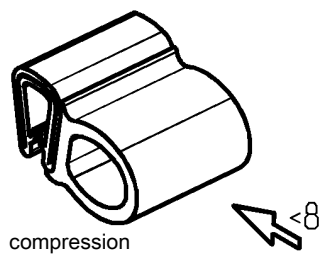

Self-gripping gasketing PROGRAM 1011

Info
1 Quarter turns
2 Rod controls
3 Locking systems
4 Hinges
5 Gasketing

Sponge-rubber (EPDM) black (gasket EPDM 65° ± 5 Shore A)

1011-12*

Sponge-rubber (EPDM) black / Gasket PVC

1011-19

Sponge-rubber (EPDM) black / Gasket PVC

1011-22

Sponge-rubber (EPDM) black (gasket EPDM 65° ± 5 Shore A)

1011-45

UL 50
UL 50E
UL 94-HB