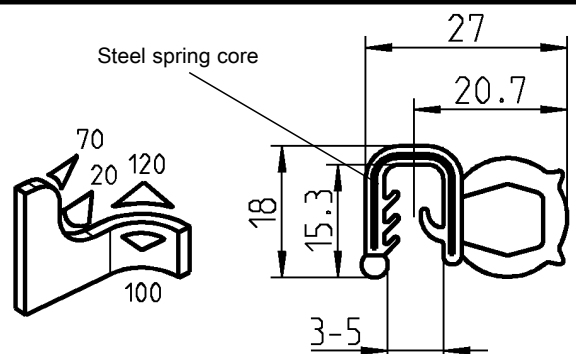

Self-gripping gasketing PROGRAM 1011

Info
1 Quarter turns
2 Rod controls
3 Locking systems
4 Hinges
5 Gasketing

Sponge-rubber (EPDM) black (gasket EPDM 65° ± 5 Shore A)

1011-12*

Sponge-rubber (EPDM) black / Gasket PVC

1011-19

Sponge-rubber (EPDM) black / Gasket PVC

1011-22

Sponge-rubber (EPDM) black (gasket EPDM 65° ± 5 Shore A)

1011-45

UL 50
UL 50E
UL 94-HB