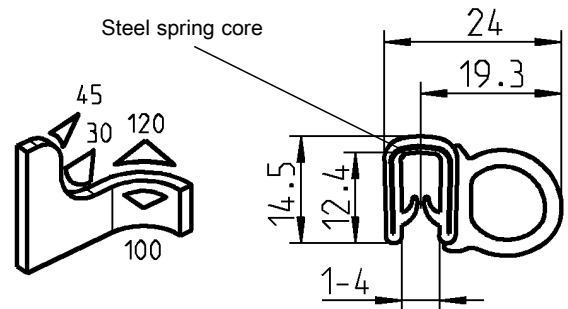

Self-gripping gasketing PROGRAM 1011

Info
1 Quarter turns
2 Rod controls
3 Locking systems
4 Hinges
5 Gasketing

Sponge-rubber (EPDM) black (gasket EPDM 65° ± 5 Shore A)

1011-12*

Sponge-rubber (EPDM) black / Gasket PVC

1011-19

Sponge-rubber (EPDM) black / Gasket PVC

1011-22

Sponge-rubber (EPDM) black (gasket EPDM 65° ± 5 Shore A)

1011-45

UL 50
UL 50E
UL 94-HB