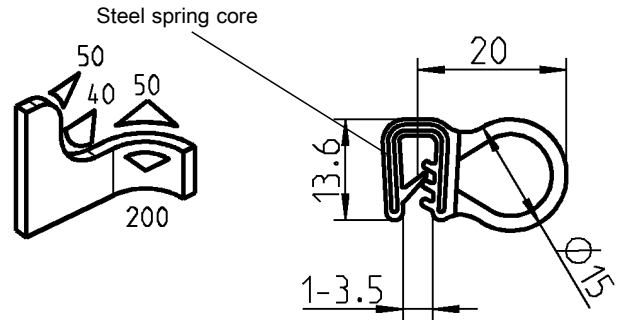

Self-gripping gasketing PROGRAM 1011

Info
1 Quarter turns
2 Rod controls
3 Locking systems
4 Hinges
5 Gasketing

Sponge-rubber (EPDM) black (gasket EPDM 65° ± 5 Shore A)

1011-12*

Sponge-rubber (EPDM) black / Gasket PVC

1011-19

Sponge-rubber (EPDM) black / Gasket PVC

1011-22

Sponge-rubber (EPDM) black (gasket EPDM 65° ± 5 Shore A)

1011-45

UL 50
UL 50E
UL 94-HB