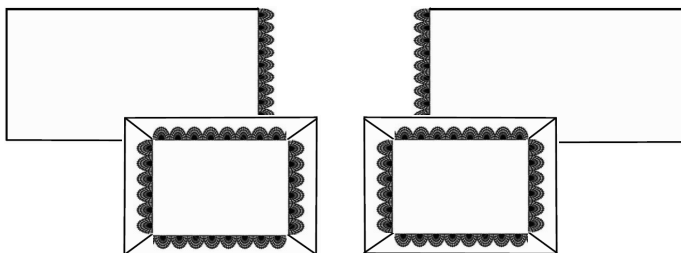

**Nordic Country
Bedding**

Sham 50 x 70 cm

Euro SI60x 63 cm

Duvet Cover 240 x 220 cm

Duvet Cover 140 x 220 cm

Duvet Cover 140 x 200 cm