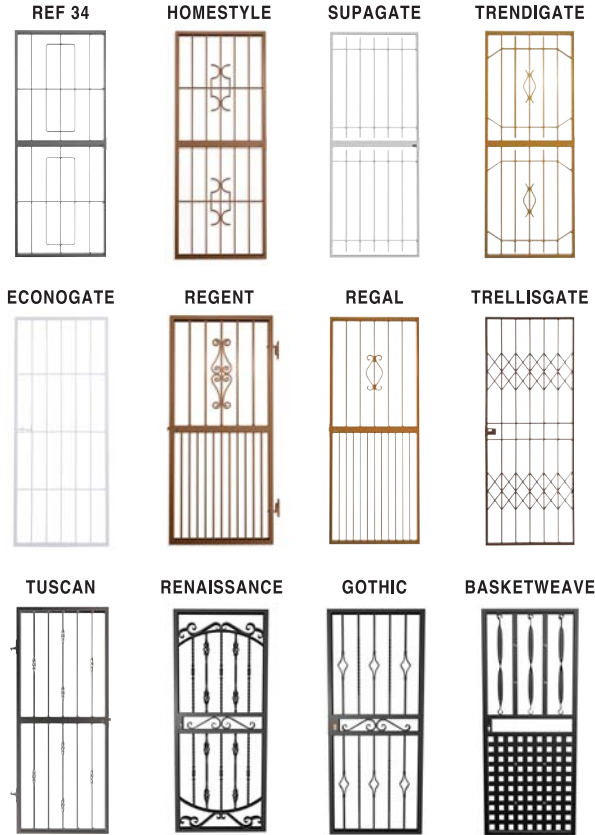

SECURITY GATES

OPENING WIDTH mm	OPENING HEIGHT mm	FOR ANY GATE SUPPLIED WITH THE FOLLOWING HINGE	HINGE SUPPLIED
785 - 815	1970 - 2200	BUTT HINGES	
785 - 910	1970 - 2200	MULTI HINGES	
825 - 945	2020 - 2200	ADJUSTABLE HINGES	

Should your door opening be wider than 815mm (for gates supplied with butt hinges), you will need to purchase a multi-hinge set, available in-store

TRELLIS DOORS

SAFTIDOR

NOTE: unique hinge aside facility

TYPE	MAX OPENING WIDTH mm	OPENING HEIGHT mm
A	840	2030 - 2200mm
B	1000	(excl. castor wheel)
C	1150	2060 - 2200 (incl. castor wheel)
D	1300	
E	1450	
F	1600	
G	1800	
H	1950	

All sizes available in White & Matt TC Bronze.