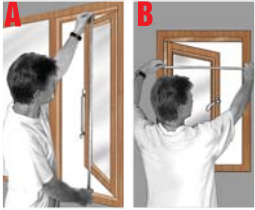

- 1 Do you have wood or steel framed windows?**
Select the correct burglar guard according to the header cards that are clearly marked WOOD or STEEL.
- 2 Measure the window frame opening of your window.**
Do not measure the window itself. Instead, measure between the inside edges of the frame of the window. To measure accurately, open the window completely and note the following:

A) HEIGHT: From the inside top to the inside bottom of the frame

B) WIDTH: From the inside left to the inside right of the frame

For TOP HUNG WINDOWS simply reverse the measurements i.e. height becomes width and the width becomes height.