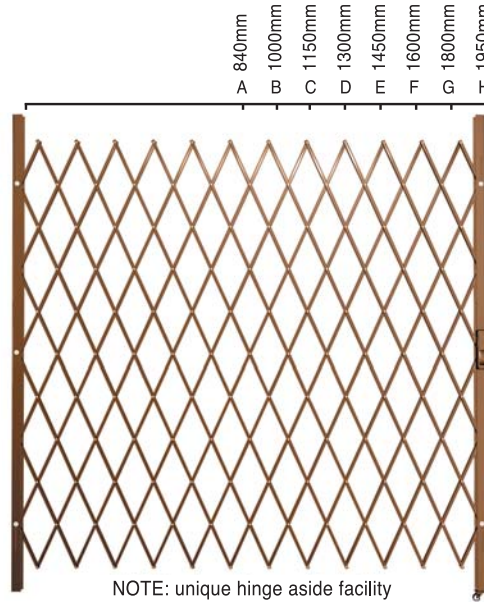

SECURITY GATES

OPENING WIDTH mm	OPENING HEIGHT mm	FOR ANY GATE SUPPLIED WITH THE FOLLOWING HINGE	HINGE SUPPLIED
785 - 815	1970 - 2200	BUTT HINGES	
785 - 910	1970 - 2200	MULTI HINGES	
825 - 945	2020 - 2200	ADJUSTABLE HINGES	

Should your door opening be wider than 815mm (for gates supplied with butt hinges), you will need to purchase a multi-hinge set, available in-store

TRELLIS DOORS

SAFTIDOR

NOTE: unique hinge aside facility

TYPE	MAX OPENING WIDTH mm	OPENING HEIGHT mm
A	840	2030 - 2200mm
B	1000	(excl. castor wheel)
C	1150	2060 - 2200 (incl. castor wheel)
D	1300	
E	1450	
F	1600	
G	1800	
H	1950	

All sizes available in White & Matt TC Bronze.

WOODEN WINDOWS

(diamond design)

WIDTH mm (excl. frame)	HEIGHT mm (excl. frame)	SIZE OF BURGLAR GUARD REQUIRED width x height mm
480 - 510	160 - 340	530 - 160
480 - 510	450 - 600	530 - 450
480 - 510	700 - 900	530 - 700
480 - 510	1000 - 1200	530 - 1000
480 - 510	1270 - 1500	530 - 1270
515 - 545	410 - 590	565 - 410
530 - 560	760 - 1000	580 - 760
705 - 735	410 - 590	755 - 410
790 - 820	160 - 340	840 - 160
795 - 825	410 - 590	845 - 410
835 - 865	410 - 590	885 - 410
900 - 930	410 - 590	950 - 410
900 - 930	550 - 800	950 - 550
1010 - 1040	160 - 340	1060 - 160
1040 - 1070	160 - 340	1090 - 160