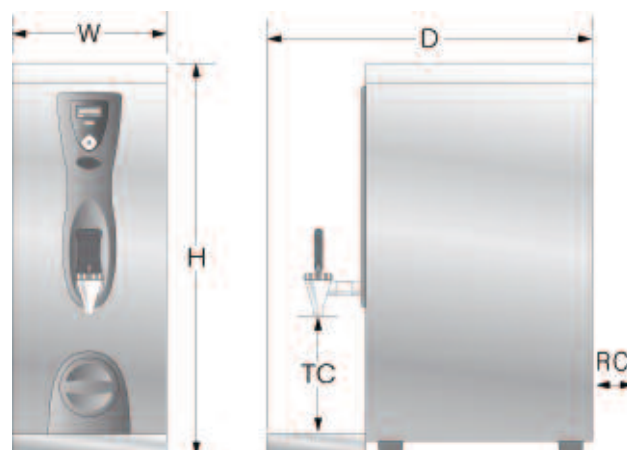

Installation

Easy to install on a stable worktop.

Plumbing

Designed for direct connection to a potable cold water supply using the 1.5 metre (3/4" BSP) hose supplied. An isolating valve should be installed between the supply and the heater. Rear supply connection and choice of rear (optional additional kit) or front overflow as standard.

Customer Service Tel: 01704 501114

Dimensions

| Model | Height (mm) | Width (mm) | Depth (mm) | Tap Clearance to Drip Tray (mm) | Rear Connection Clearance (mm) |
|-------|-------------|------------|------------|---------------------------------|--------------------------------|
| 1501F | 610 | 252 | 360 | 190 | 50 |
| 3001F | 618 | 310 | 360 | 190 | 50 |