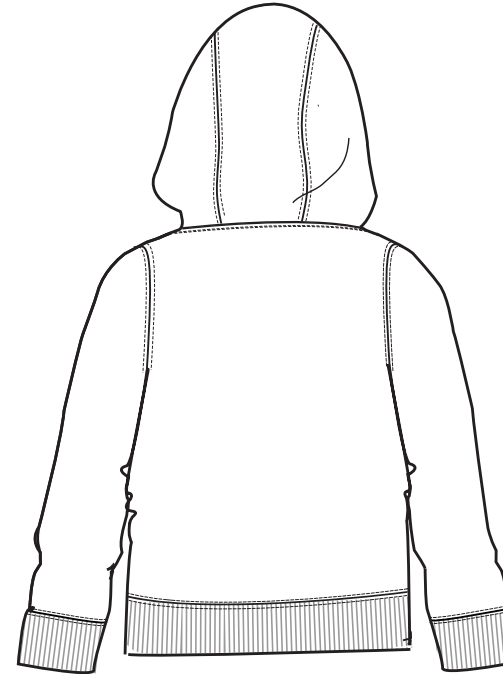

FRONT

BACK

SIZES		XS	S	M	L	XL	XXL	XXXL
A	Half Chest 2,5cm below armhole	48,5	51	53,5	56	59	62	65
B	Body Length (from HPS)	65	67	69	71	73	75	77
C	Sleeve length	75	76,5	78	79,5	81	82,5	84