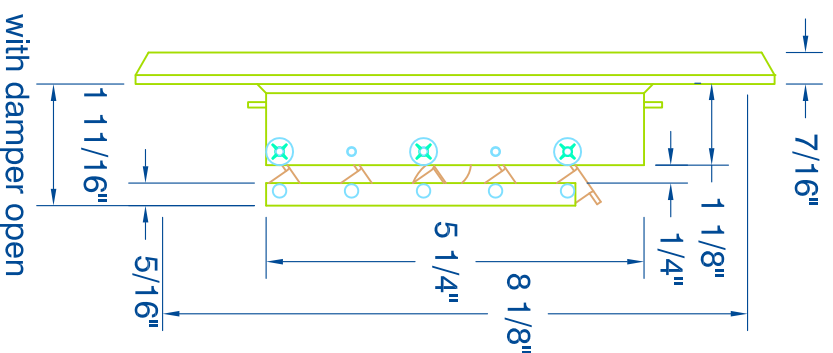

SQUARE DIFFUSER - 4 WAY

PLAN VIEW

SECTION

Available Stock
(Opening Sizes)

- 6" X 6"
- 8" X 8"
- 10" X 10"
- 12" X 12"

REQUIREMENTS

MATERIAL : ALUMINUM

FINISH : WHITE GLOSS BAKED NAMEL

MOUNTING : Screw Holes (4)

ARCHITECTURAL GRILLE

42 SECOND AVENUE
BROOKLYN, NY 11215

CUSTOMER	
DESCRIPTION	SCALE
SQUARE DIFFUSER - 4 WAY	0.375:1
	SHEET
	1 of 1
	SIZE
	A
	REV
	-

DATE	APPROVED

JOB #	
QUOTE #	