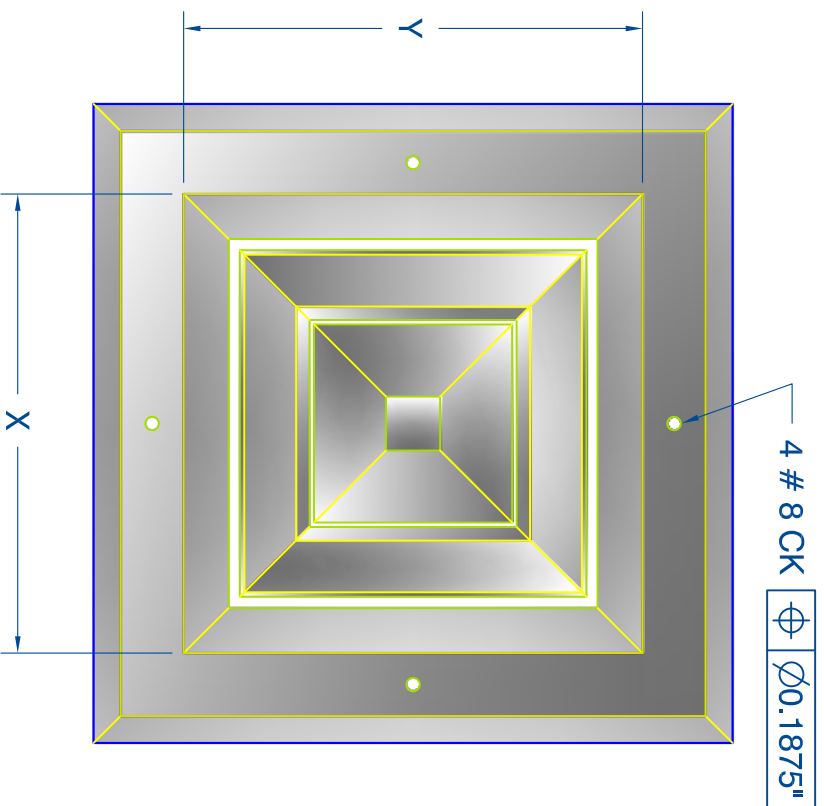

SQUARE DIFFUSER - 4 WAY

PLAN VIEW

SECTION

Available Stock
(Opening Sizes)

- 6" X 6"
- 8" X 8"
- 10" X 10"
- 12" X 12"

REQUIREMENTS

MATERIAL : ALUMINUM

FINISH : WHITE GLOSS BAKED NAMEL

MOUNTING : Screw Holes (4)

ARCHITECTURAL GRILLE

42 SECOND AVENUE
BROOKLYN, NY 11215

CUSTOMER	
DESCRIPTION	SCALE
SQUARE DIFFUSER - 4 WAY	0.375:1
	SHEET
	1 of 1
	SIZE
	A
	REV
	-

DATE	APPROVED

JOB #	
QUOTE #	